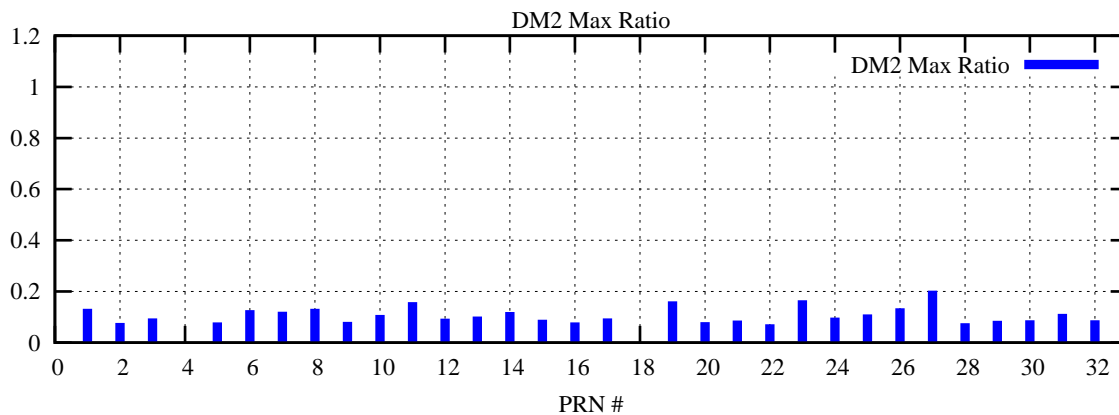

Ratio (PRN Bias/Threshold)

GpsWeek 2080 Day 5

Skinny (Type 0): PRN 8 22  
Broad (Type 2): PRN 7 15 17 21 24