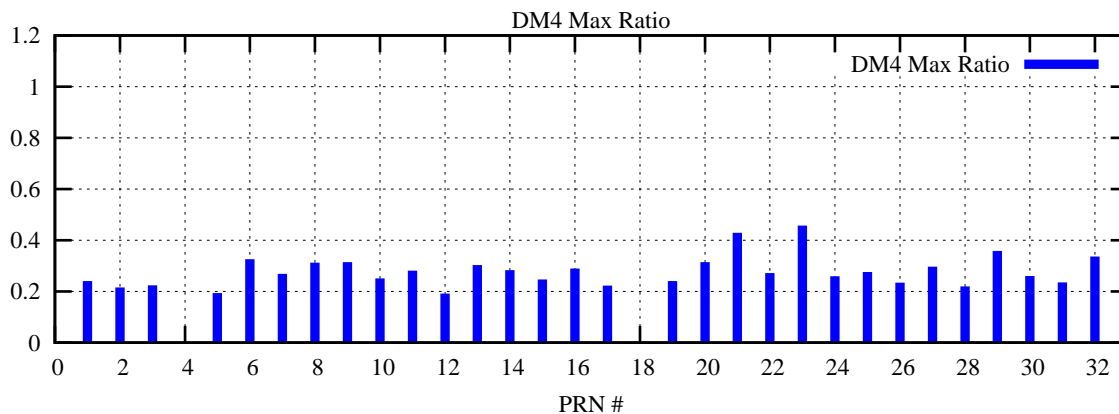

Ratio (PRN Bias/Threshold)

GpsWeek 2080 Day 5

Skinny (Type 0): PRN 8 22  
Broad (Type 2): PRN 7 15 17 21 24