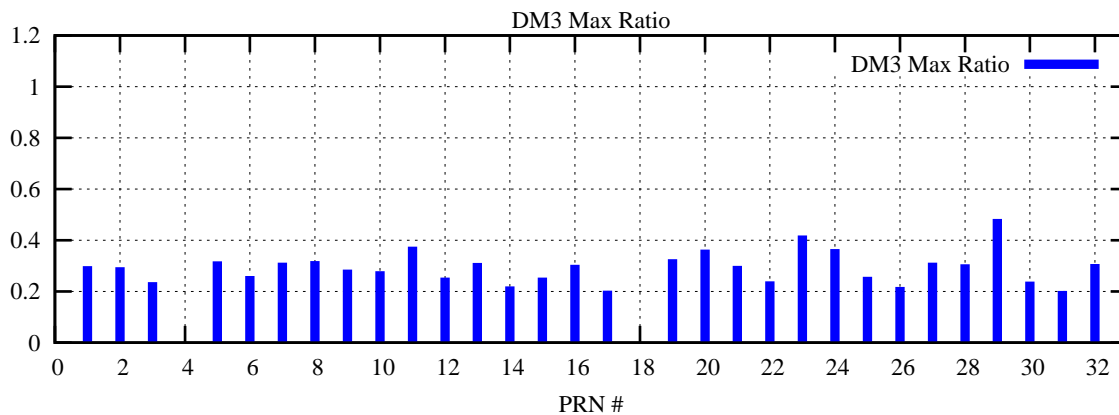

Ratio (PRN Bias/Threshold)

GpsWeek 2080 Day 5

Skinny (Type 0): PRN 8 22  
Broad (Type 2): PRN 7 15 17 21 24