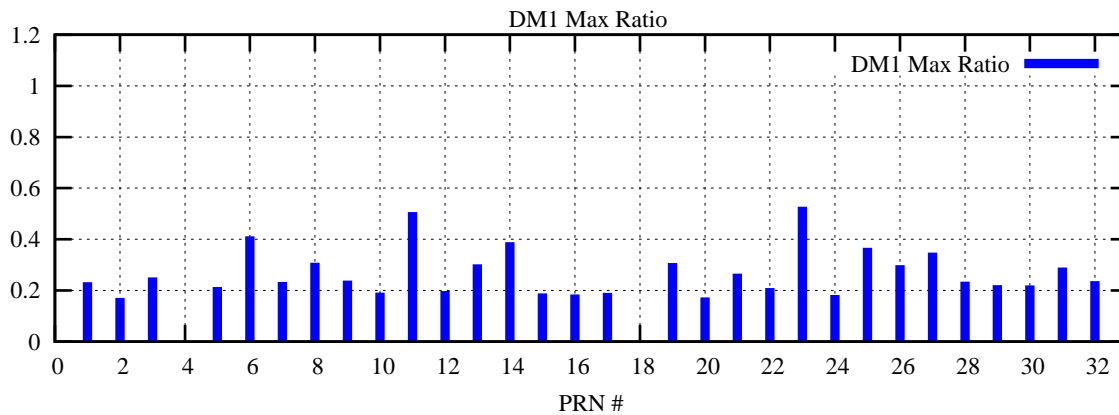

Ratio (PRN Bias/Threshold)

GpsWeek 2080 Day 5

Skinny (Type 0): PRN 8 22  
Broad (Type 2): PRN 7 15 17 21 24