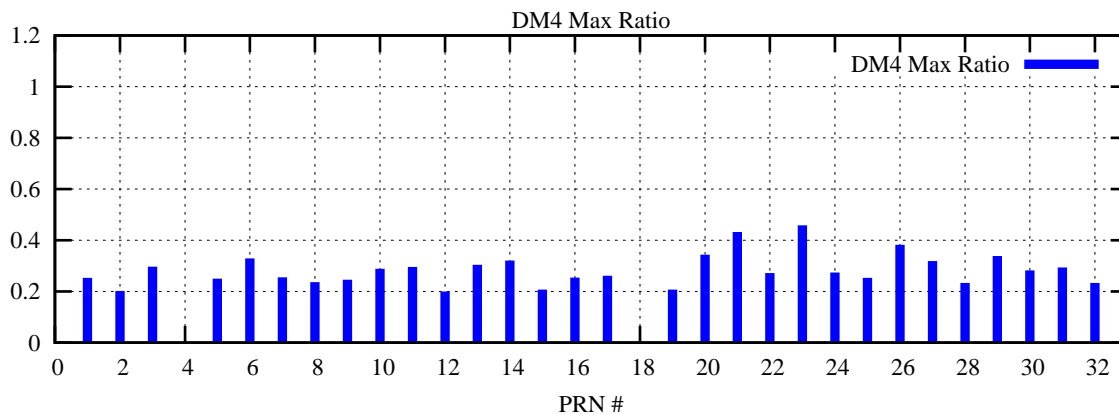

Ratio (PRN Bias/Threshold)

GpsWeek 2080 Day 6

Skinny (Type 0): PRN 8 22
Broad (Type 2): PRN 7 15 17 21 24