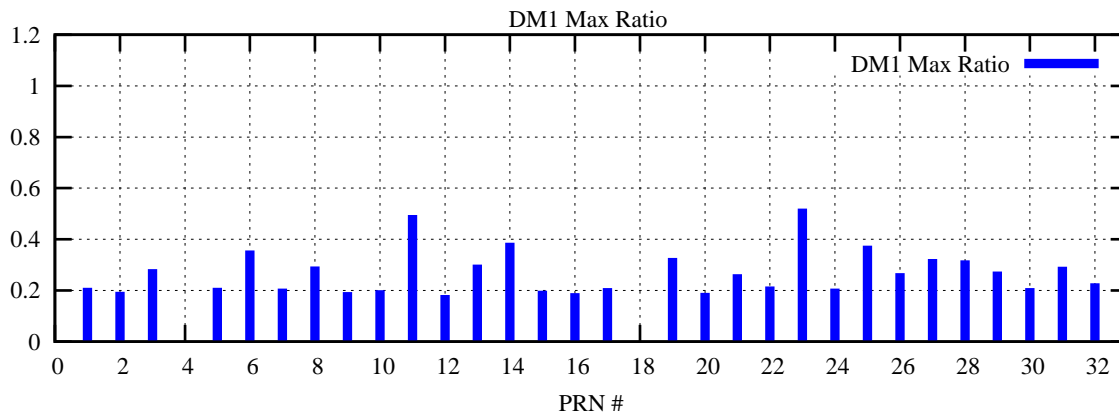

Ratio (PRN Bias/Threshold)

GpsWeek 2080 Day 6

Skinny (Type 0): PRN 8 22
Broad (Type 2): PRN 7 15 17 21 24