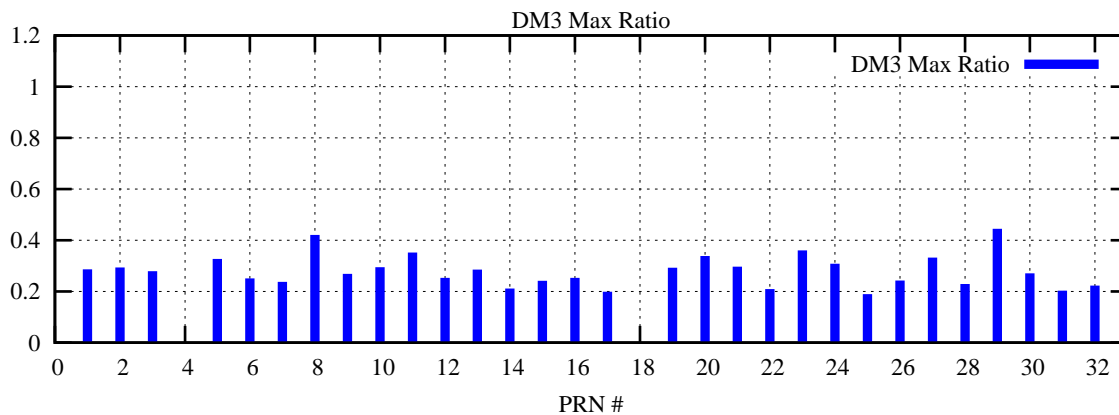

Ratio (PRN Bias/Threshold)

GpsWeek 2080 Day 6

Skinny (Type 0): PRN 8 22
Broad (Type 2): PRN 7 15 17 21 24