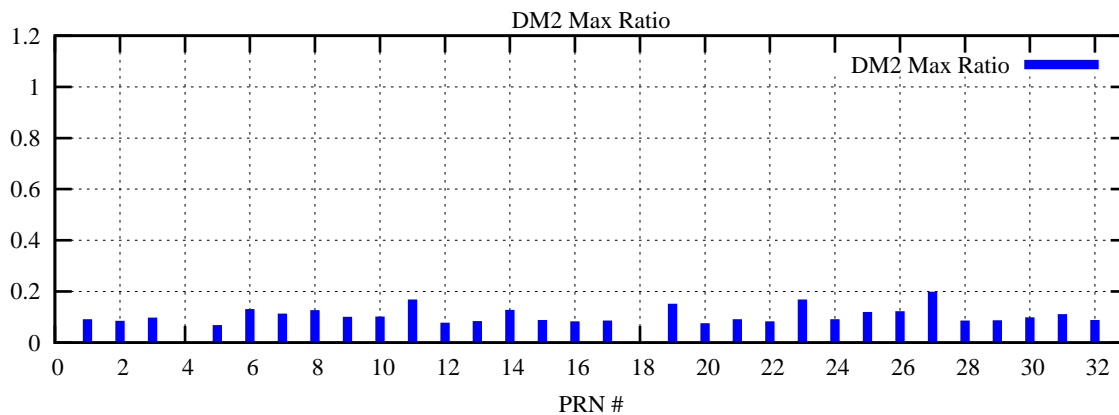

Ratio (PRN Bias/Threshold)

GpsWeek 2080 Day 6

Skinny (Type 0): PRN 8 22
Broad (Type 2): PRN 7 15 17 21 24