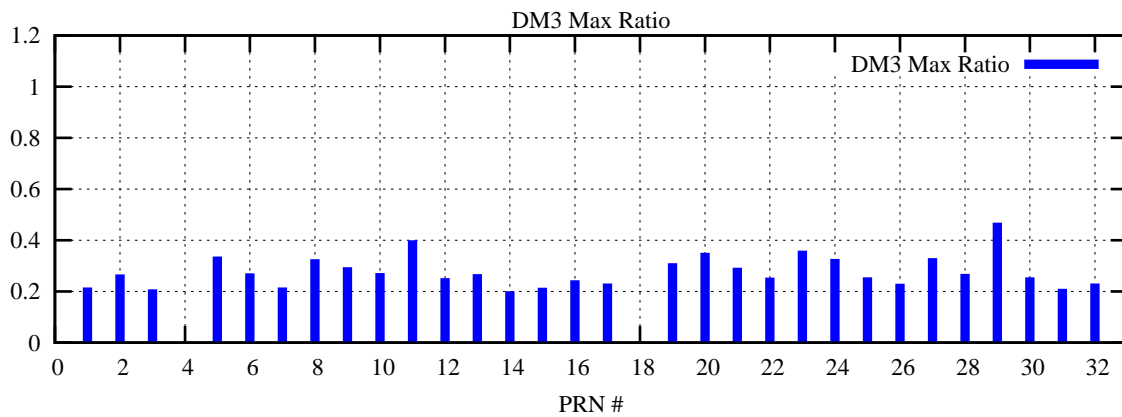

Ratio (PRN Bias/Threshold)

GpsWeek 2081 Day 0

Skinny (Type 0): PRN 8 22
Broad (Type 2): PRN 7 15 17 21 24