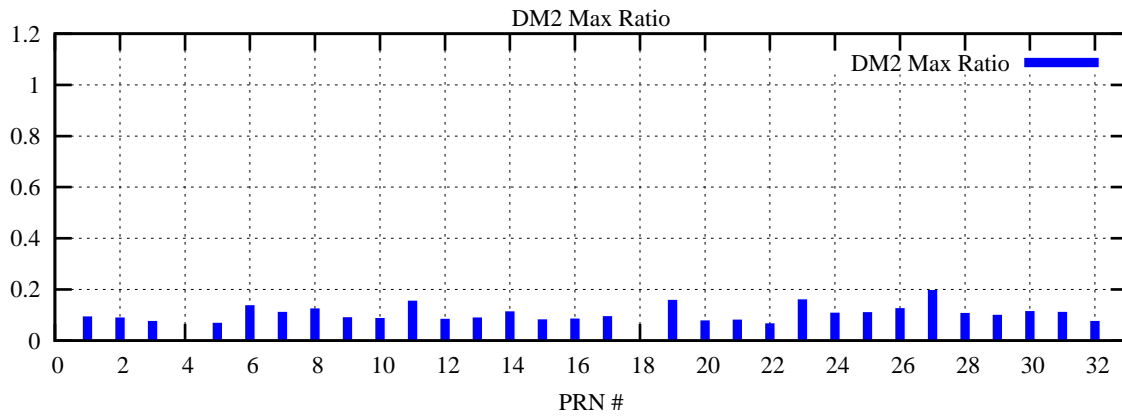

Ratio (PRN Bias/Threshold)

GpsWeek 2081 Day 0

Skinny (Type 0): PRN 8 22
Broad (Type 2): PRN 7 15 17 21 24