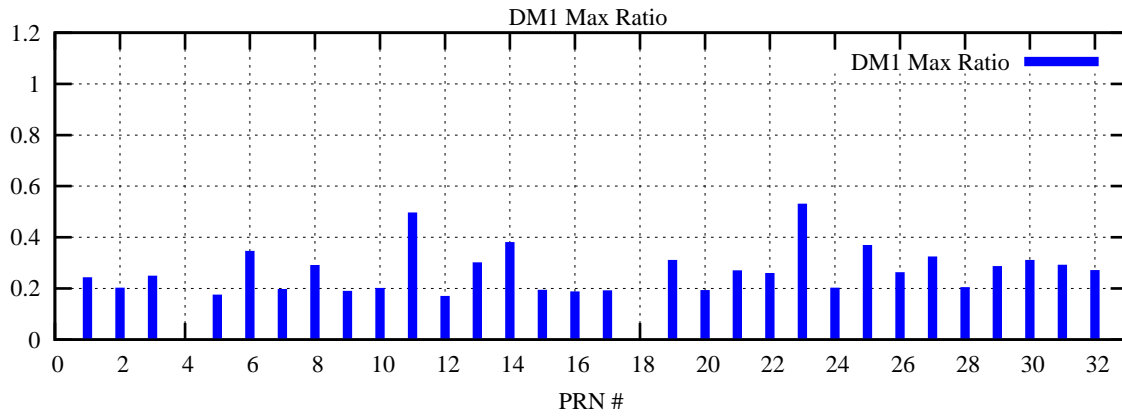

Ratio (PRN Bias/Threshold)

GpsWeek 2081 Day 0

Skinny (Type 0): PRN 8 22
Broad (Type 2): PRN 7 15 17 21 24