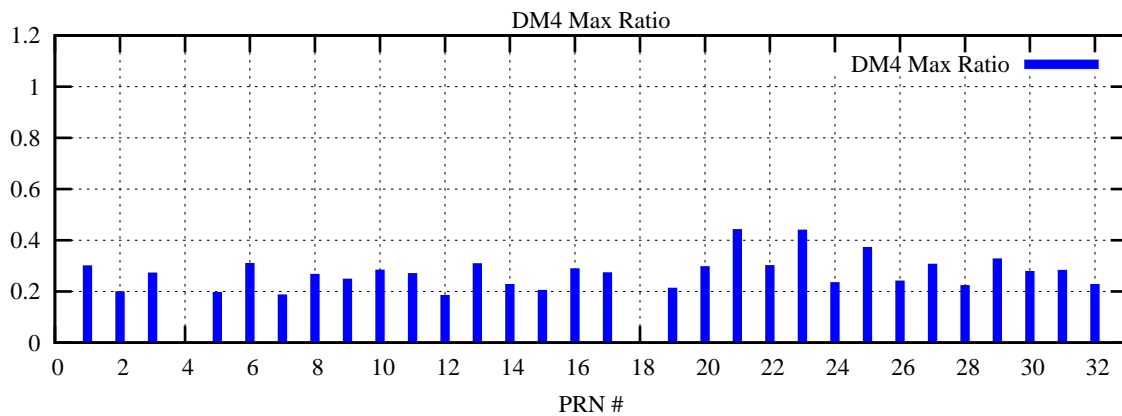

Ratio (PRN Bias/Threshold)

GpsWeek 2081 Day 0

Skinny (Type 0): PRN 8 22
Broad (Type 2): PRN 7 15 17 21 24