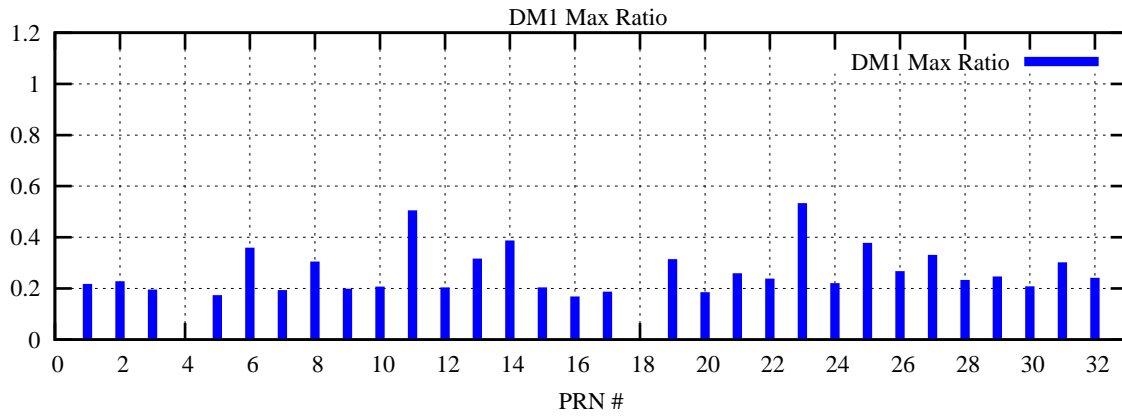

Ratio (PRN Bias/Threshold)

GpsWeek 2081 Day 1

Skinny (Type 0): PRN 8 22
Broad (Type 2): PRN 7 15 17 21 24