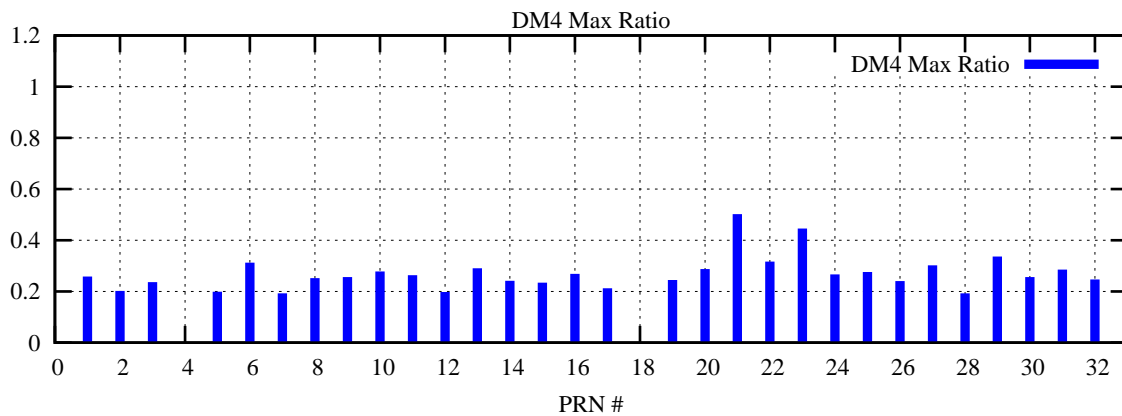

Ratio (PRN Bias/Threshold)

GpsWeek 2081 Day 1

Skinny (Type 0): PRN 8 22
Broad (Type 2): PRN 7 15 17 21 24