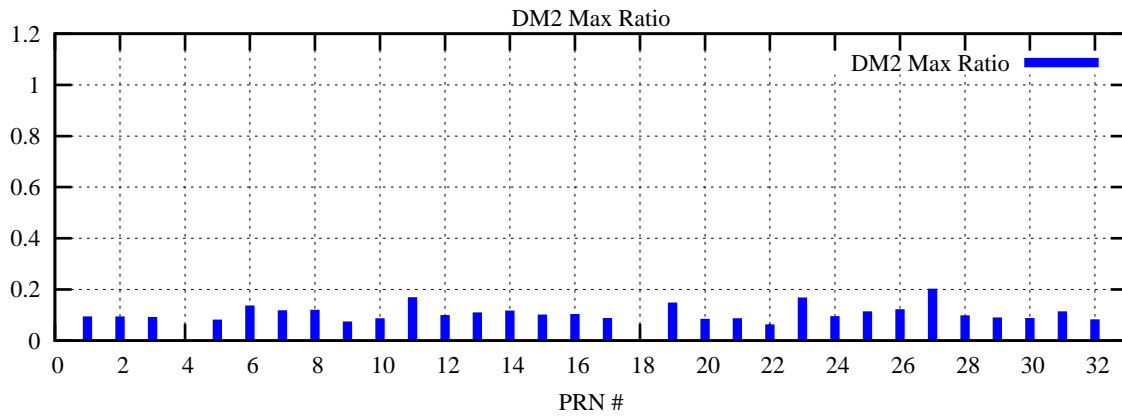

Ratio (PRN Bias/Threshold)

GpsWeek 2081 Day 1

Skinny (Type 0): PRN 8 22
Broad (Type 2): PRN 7 15 17 21 24