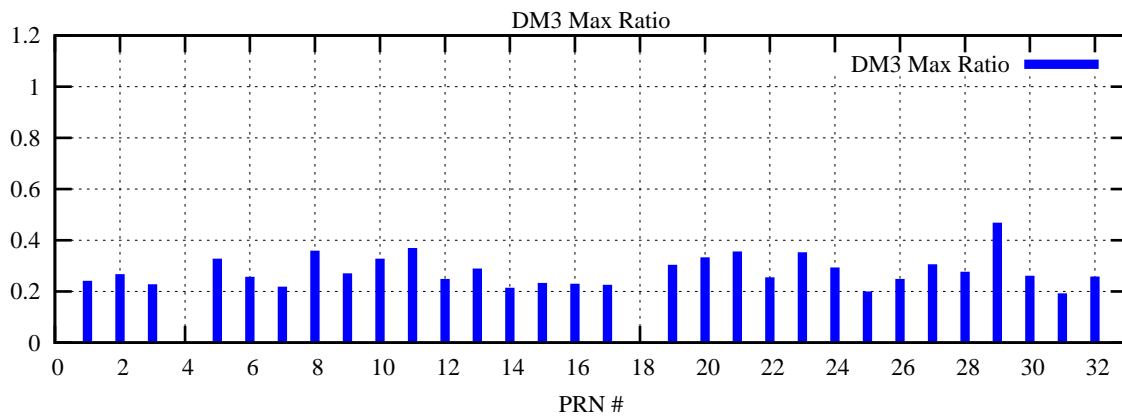

Ratio (PRN Bias/Threshold)

GpsWeek 2081 Day 1

Skinny (Type 0): PRN 8 22
Broad (Type 2): PRN 7 15 17 21 24