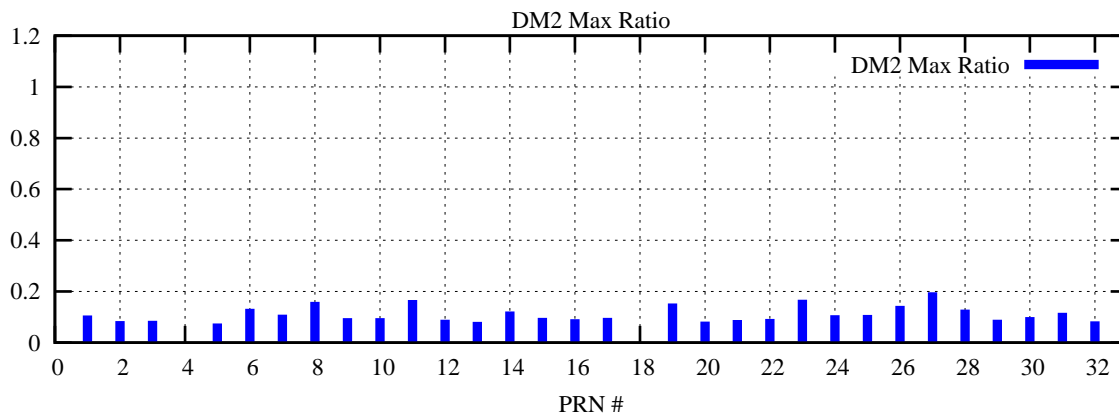

Ratio (PRN Bias/Threshold)

GpsWeek 2081 Day 2

Skinny (Type 0): PRN 8 22
Broad (Type 2): PRN 7 15 17 21 24