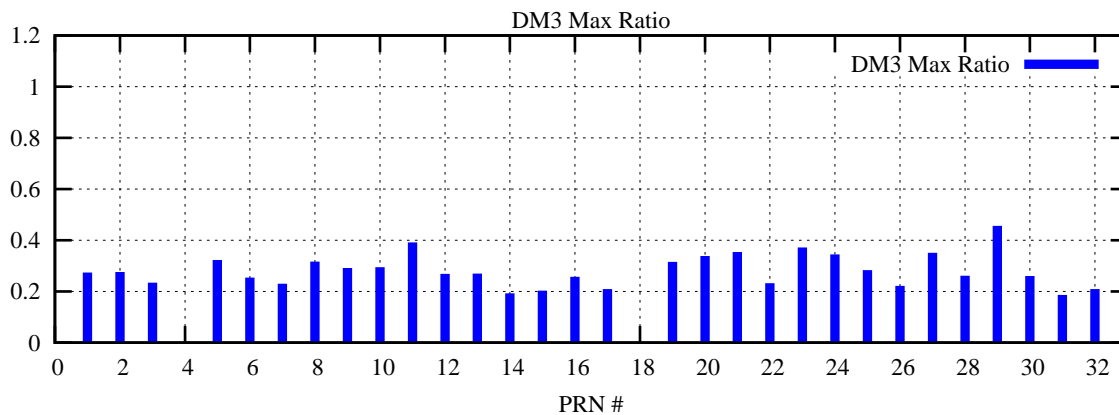

Ratio (PRN Bias/Threshold)

GpsWeek 2081 Day 2

Skinny (Type 0): PRN 8 22
Broad (Type 2): PRN 7 15 17 21 24