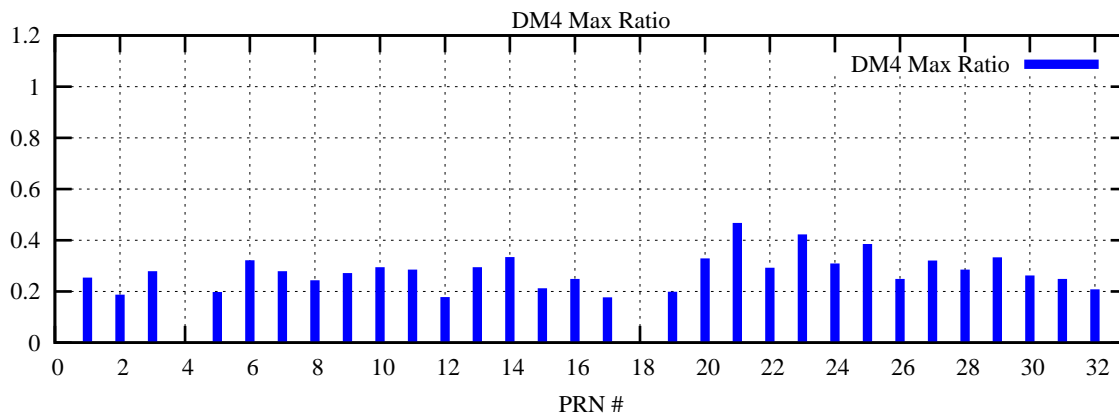

Ratio (PRN Bias/Threshold)

GpsWeek 2081 Day 2

Skinny (Type 0): PRN 8 22
Broad (Type 2): PRN 7 15 17 21 24