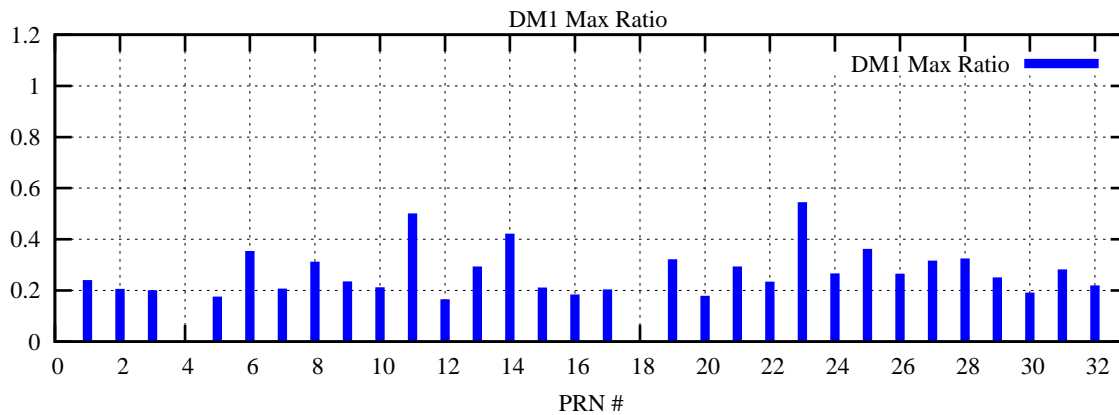

Ratio (PRN Bias/Threshold)

GpsWeek 2081 Day 2

Skinny (Type 0): PRN 8 22
Broad (Type 2): PRN 7 15 17 21 24