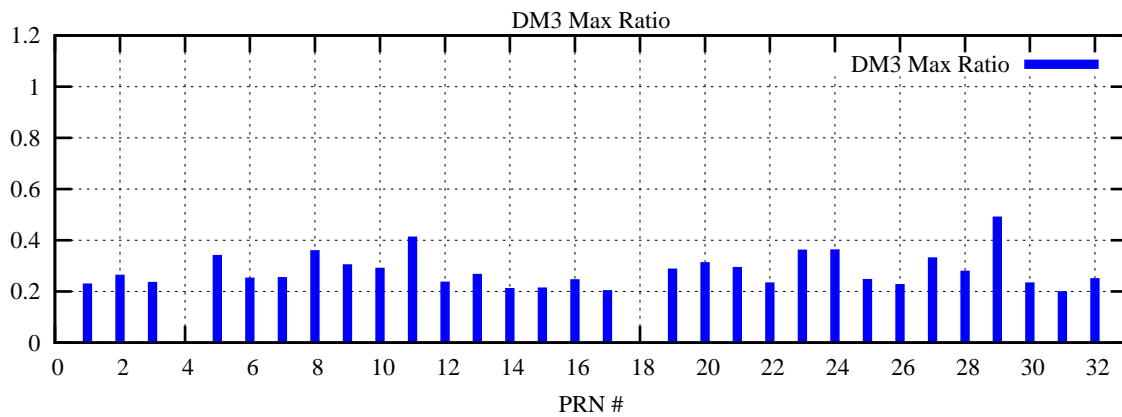

Ratio (PRN Bias/Threshold)

GpsWeek 2081 Day 5

Skinny (Type 0): PRN 8 22
Broad (Type 2): PRN 7 15 17 21 24