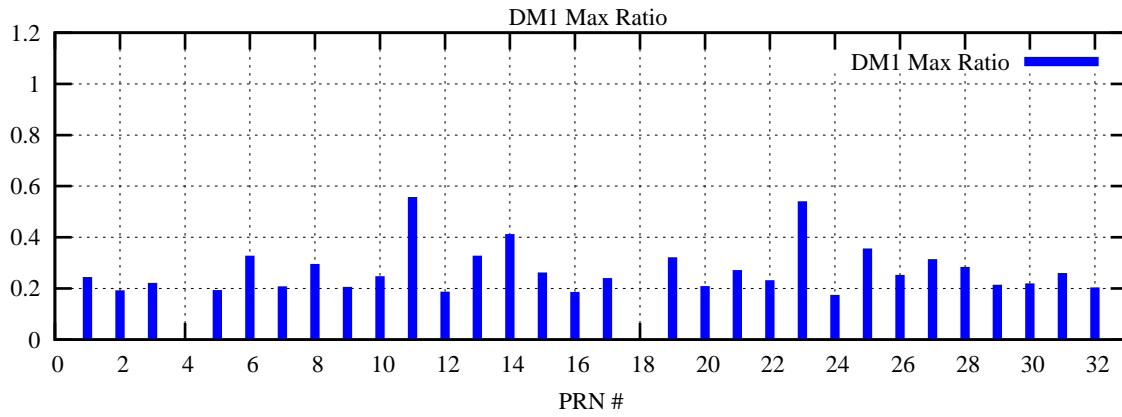

Ratio (PRN Bias/Threshold)

GpsWeek 2081 Day 5

Skinny (Type 0): PRN 8 22
Broad (Type 2): PRN 7 15 17 21 24