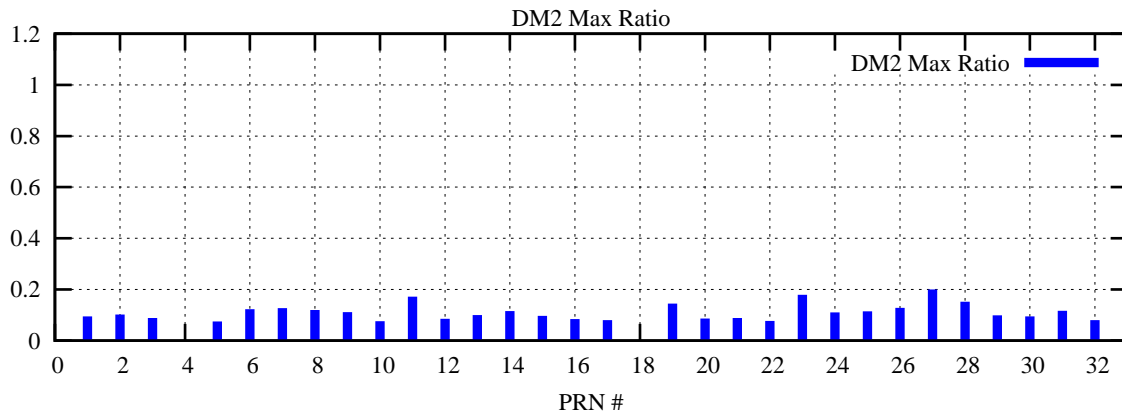

Ratio (PRN Bias/Threshold)

GpsWeek 2081 Day 5

Skinny (Type 0): PRN 8 22
Broad (Type 2): PRN 7 15 17 21 24