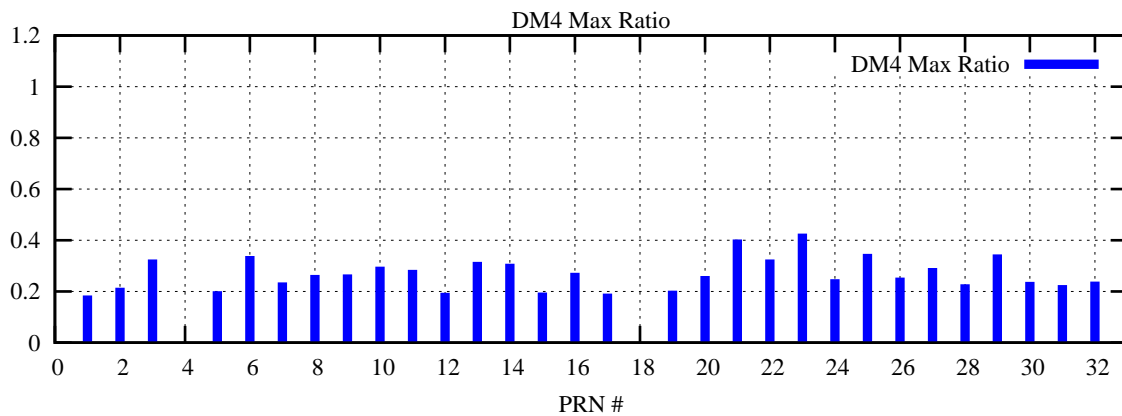

Ratio (PRN Bias/Threshold)

GpsWeek 2081 Day 5

Skinny (Type 0): PRN 8 22
Broad (Type 2): PRN 7 15 17 21 24