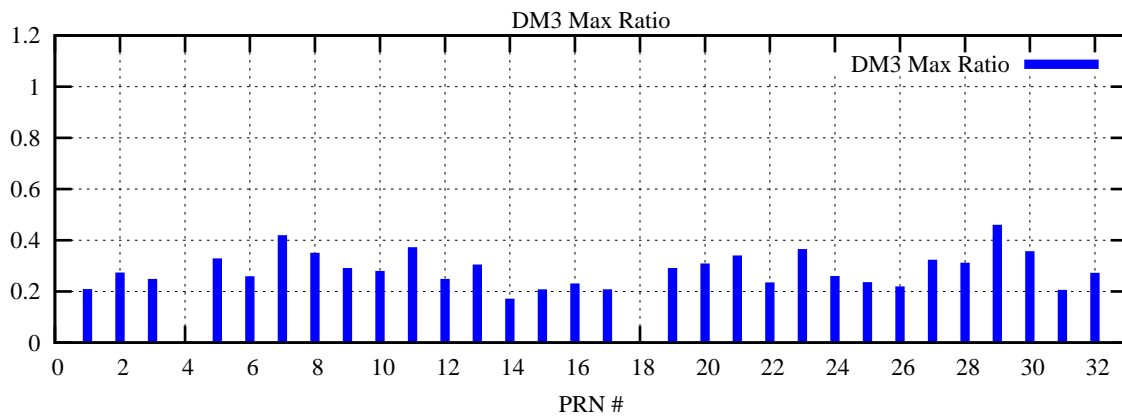

Ratio (PRN Bias/Threshold)

GpsWeek 2081 Day 6

Skinny (Type 0): PRN 8 22
Broad (Type 2): PRN 7 15 17 21 24