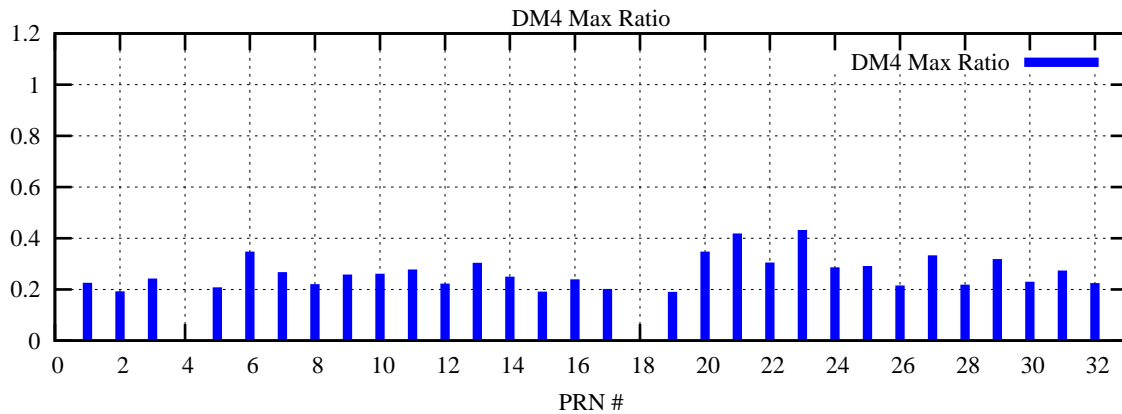

Ratio (PRN Bias/Threshold)

GpsWeek 2081 Day 6

Skinny (Type 0): PRN 8 22
Broad (Type 2): PRN 7 15 17 21 24