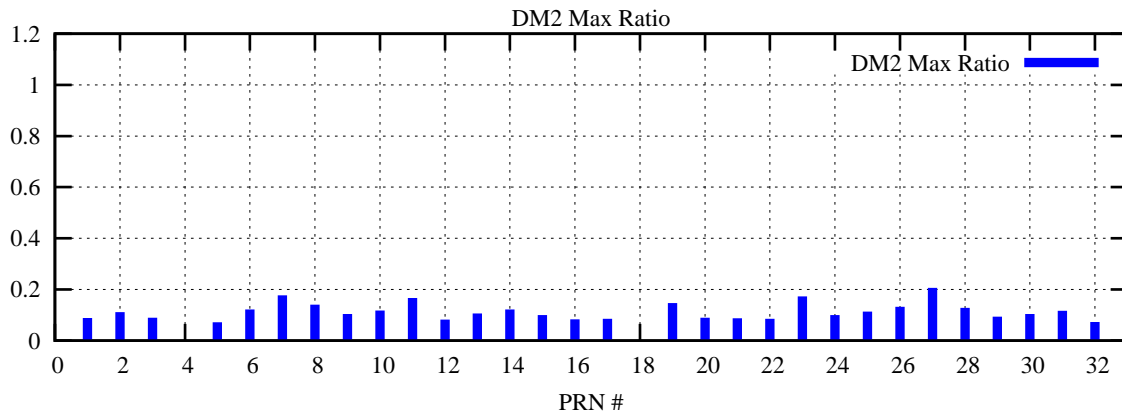

Ratio (PRN Bias/Threshold)

GpsWeek 2081 Day 6

Skinny (Type 0): PRN 8 22
Broad (Type 2): PRN 7 15 17 21 24