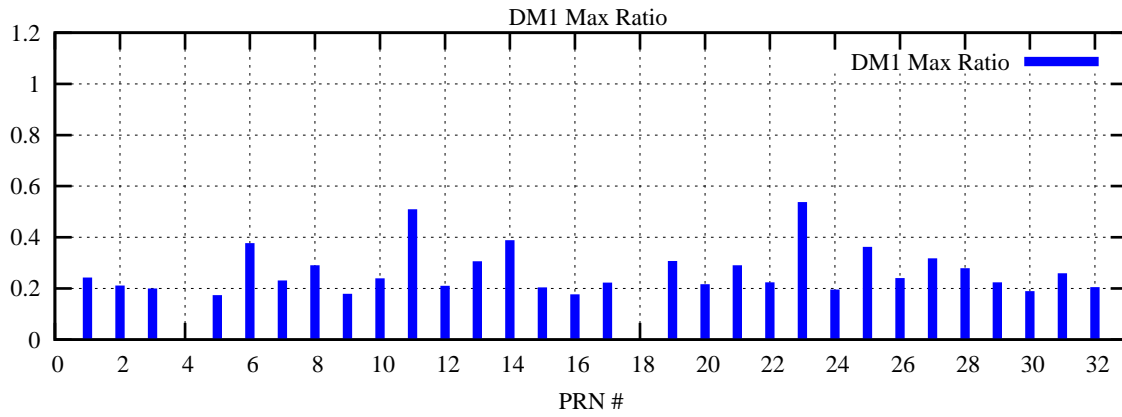

Ratio (PRN Bias/Threshold)

GpsWeek 2081 Day 6

Skinny (Type 0): PRN 8 22
Broad (Type 2): PRN 7 15 17 21 24