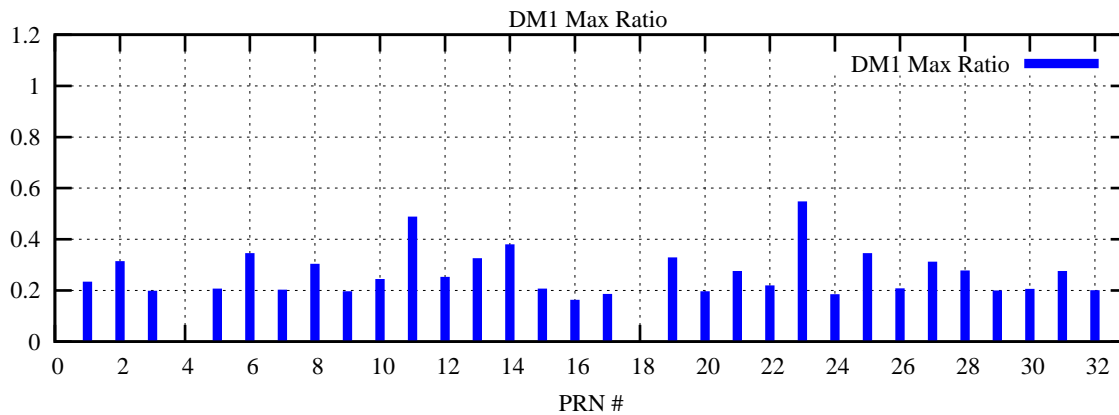

Ratio (PRN Bias/Threshold)

GpsWeek 2082 Day 0

Skinny (Type 0): PRN 8 22
Broad (Type 2): PRN 7 15 17 21 24