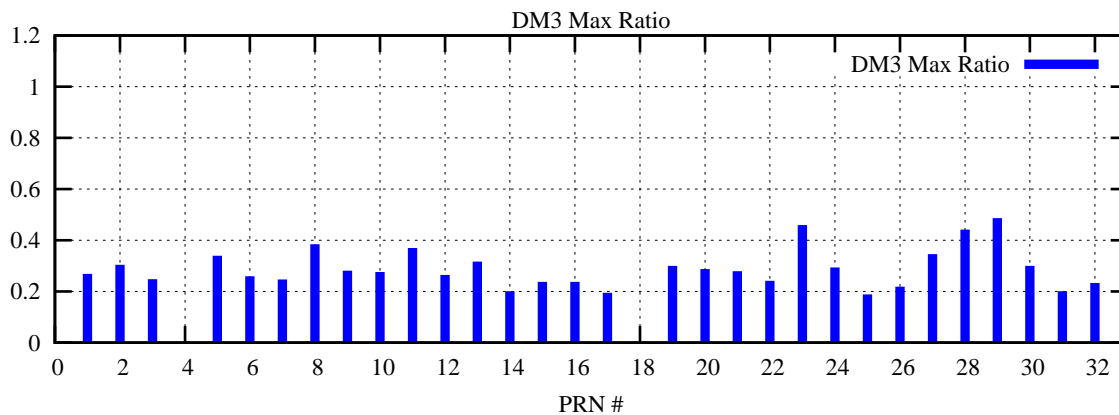

Ratio (PRN Bias/Threshold)

GpsWeek 2082 Day 0

Skinny (Type 0): PRN 8 22
Broad (Type 2): PRN 7 15 17 21 24