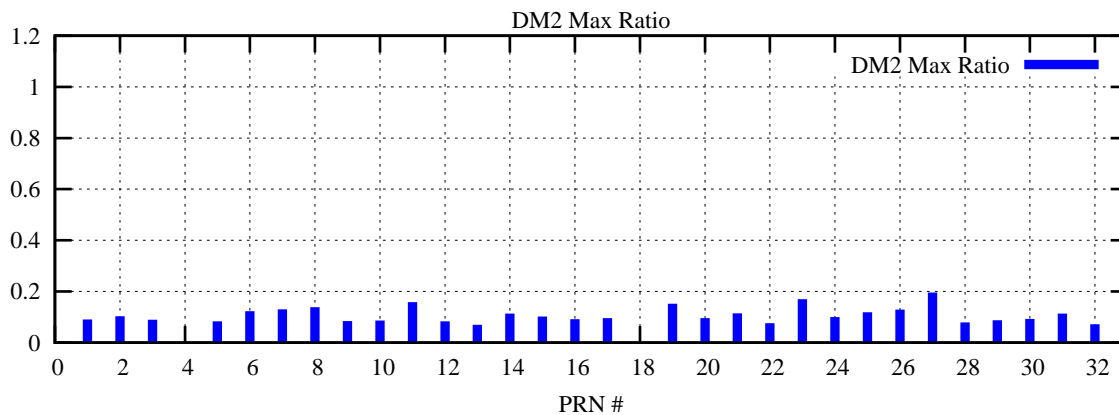

Ratio (PRN Bias/Threshold)

GpsWeek 2082 Day 0

Skinny (Type 0): PRN 8 22
Broad (Type 2): PRN 7 15 17 21 24