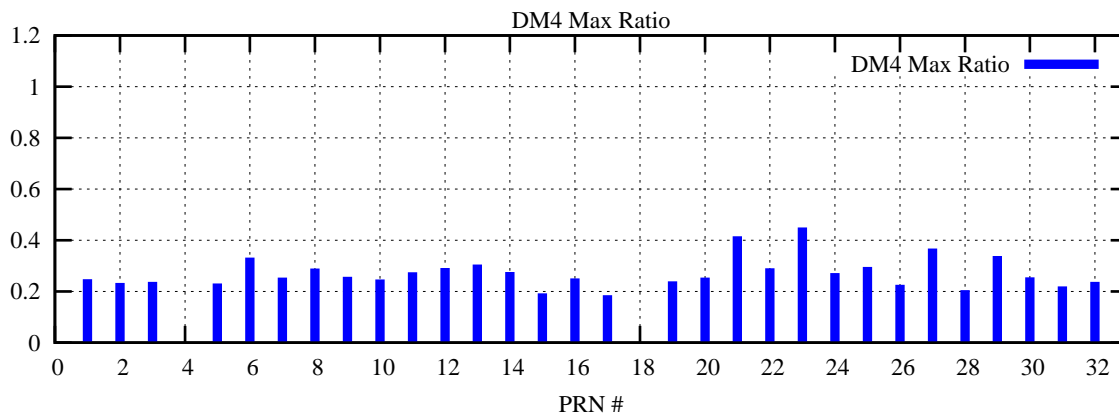

Ratio (PRN Bias/Threshold)

GpsWeek 2082 Day 0

Skinny (Type 0): PRN 8 22
Broad (Type 2): PRN 7 15 17 21 24