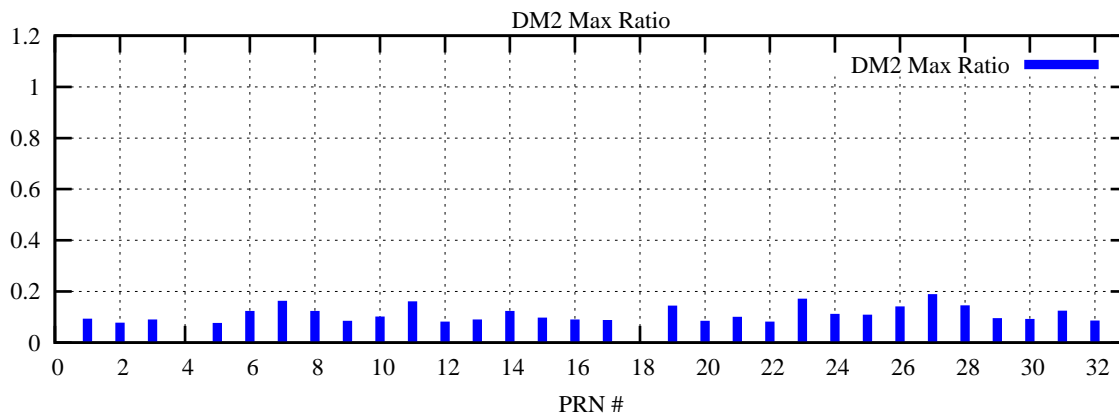

Ratio (PRN Bias/Threshold)

GpsWeek 2082 Day 1

Skinny (Type 0): PRN 8 22  
Broad (Type 2): PRN 7 15 17 21 24