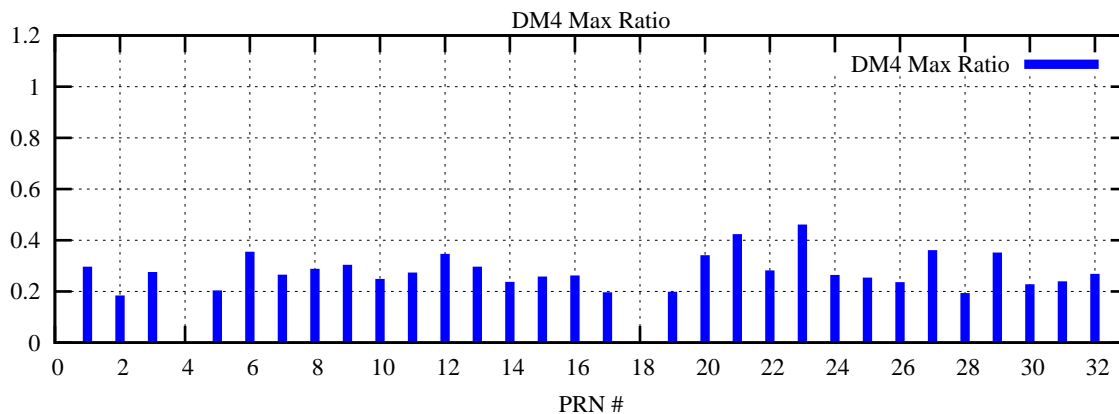

Ratio (PRN Bias/Threshold)

GpsWeek 2082 Day 1

Skinny (Type 0): PRN 8 22  
Broad (Type 2): PRN 7 15 17 21 24