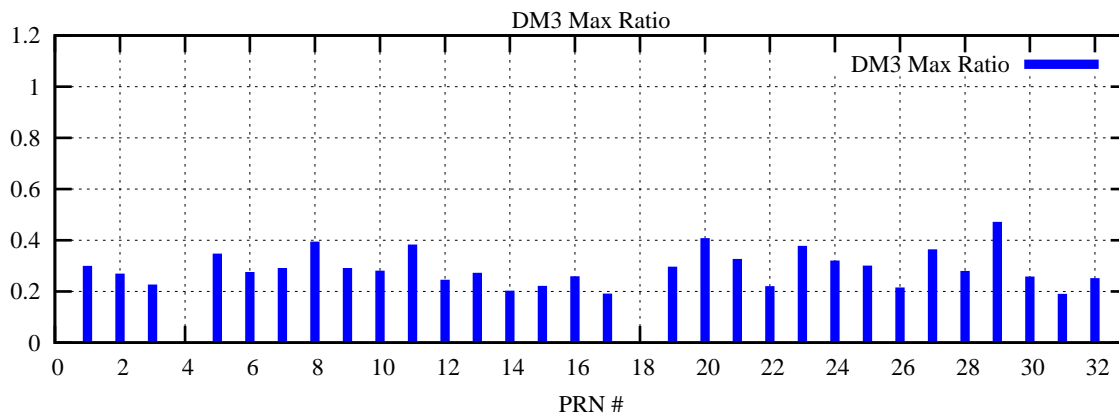

Ratio (PRN Bias/Threshold)

GpsWeek 2082 Day 1

Skinny (Type 0): PRN 8 22  
Broad (Type 2): PRN 7 15 17 21 24