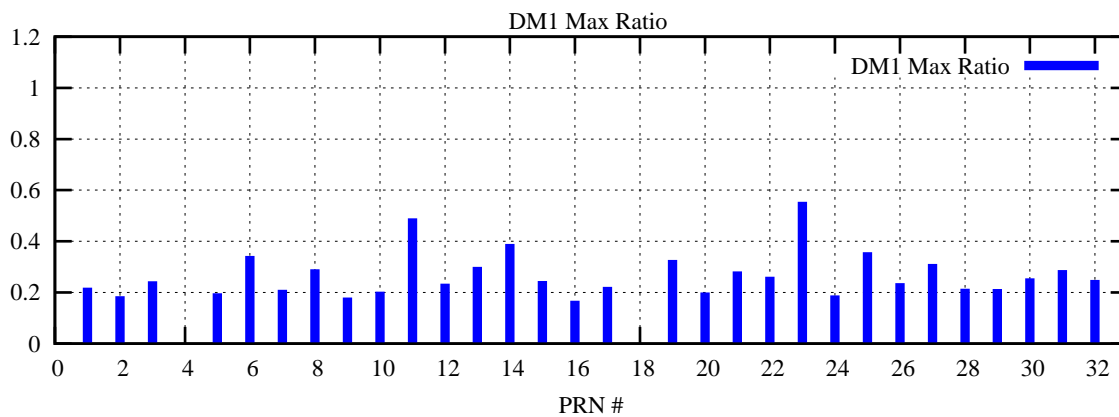

Ratio (PRN Bias/Threshold)

GpsWeek 2082 Day 1

Skinny (Type 0): PRN 8 22  
Broad (Type 2): PRN 7 15 17 21 24