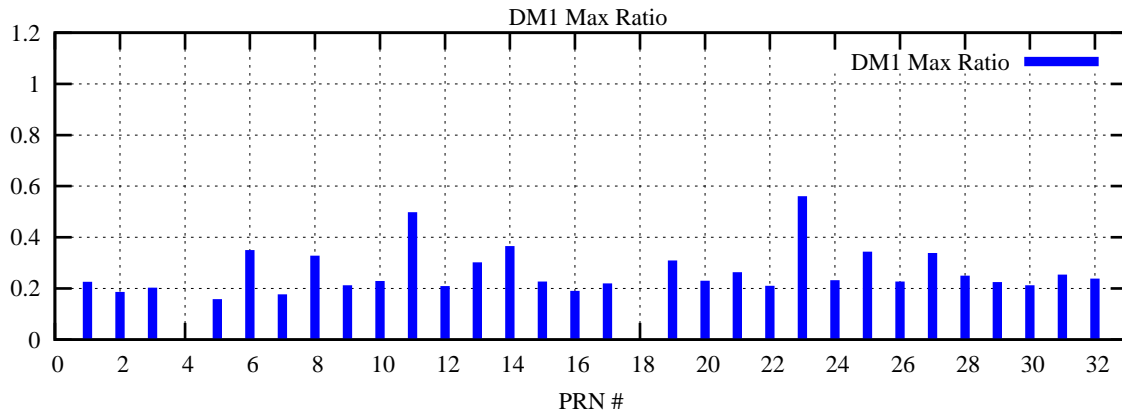

Ratio (PRN Bias/Threshold)

GpsWeek 2082 Day 2

Skinny (Type 0): PRN 8 22
Broad (Type 2): PRN 7 15 17 21 24