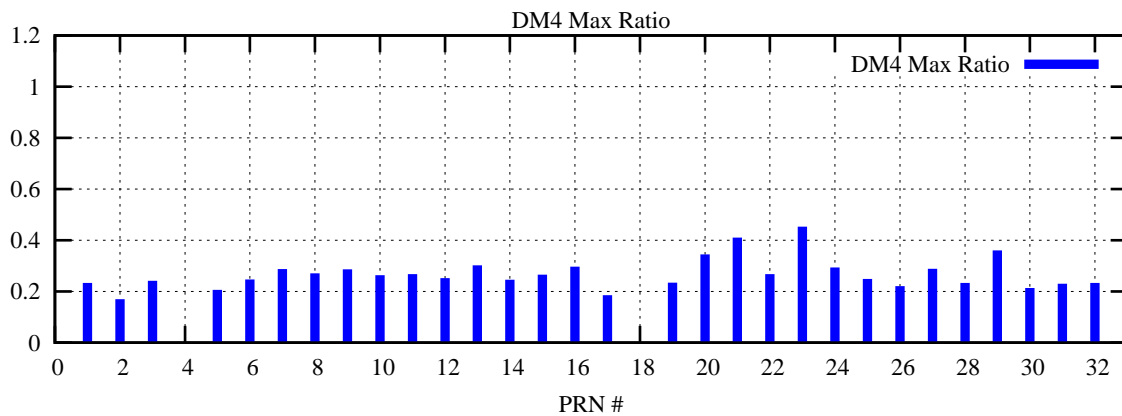

Ratio (PRN Bias/Threshold)

GpsWeek 2082 Day 2

Skinny (Type 0): PRN 8 22
Broad (Type 2): PRN 7 15 17 21 24