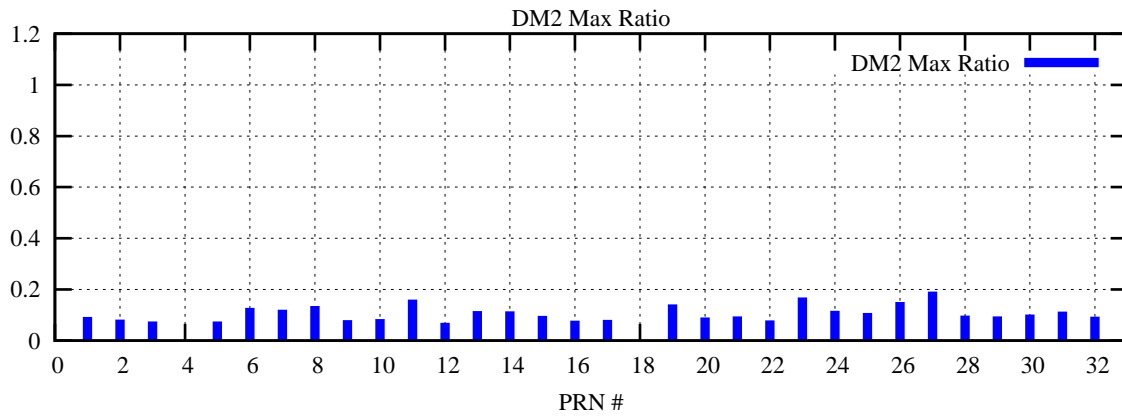

Ratio (PRN Bias/Threshold)

GpsWeek 2082 Day 2

Skinny (Type 0): PRN 8 22
Broad (Type 2): PRN 7 15 17 21 24