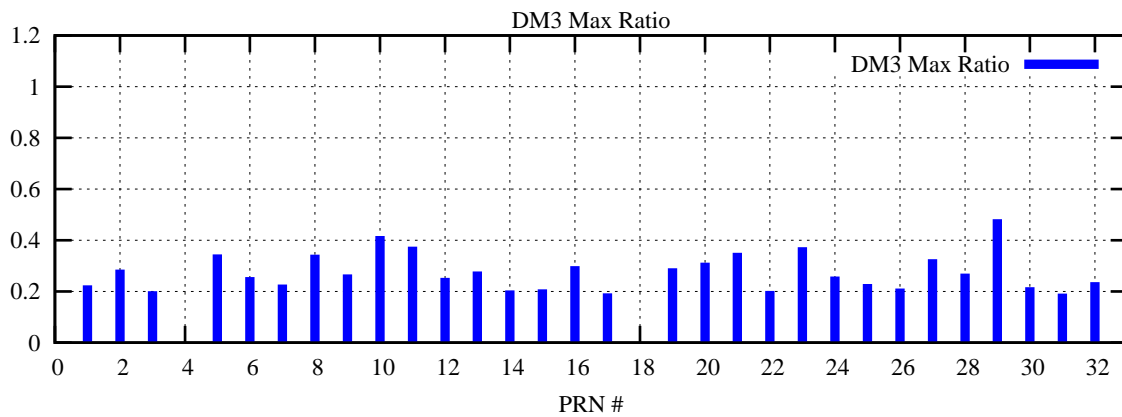

Ratio (PRN Bias/Threshold)

GpsWeek 2082 Day 2

Skinny (Type 0): PRN 8 22
Broad (Type 2): PRN 7 15 17 21 24