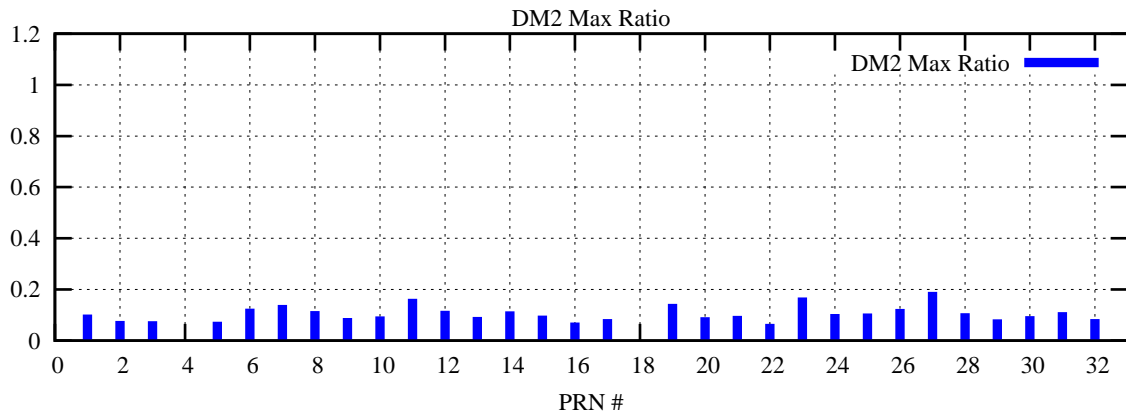

Ratio (PRN Bias/Threshold)

GpsWeek 2082 Day 3

Skinny (Type 0): PRN 8 22
Broad (Type 2): PRN 7 15 17 21 24