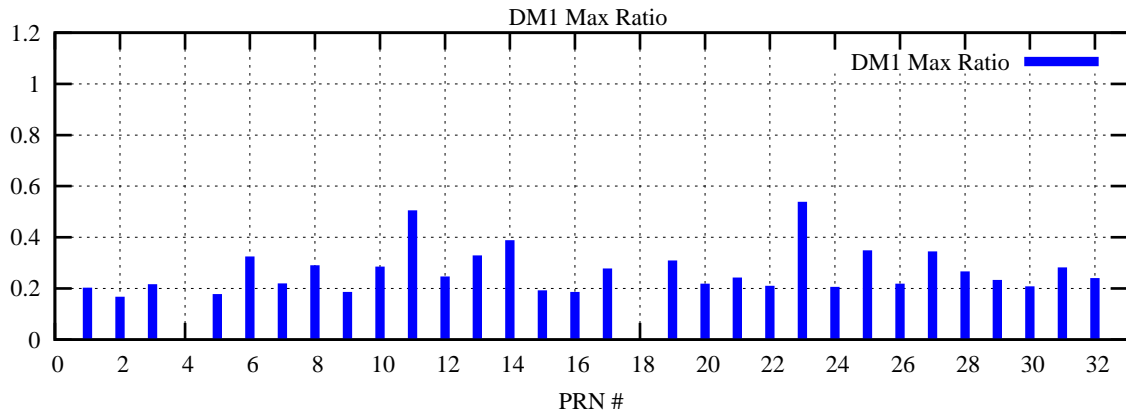

Ratio (PRN Bias/Threshold)

GpsWeek 2082 Day 3

Skinny (Type 0): PRN 8 22
Broad (Type 2): PRN 7 15 17 21 24