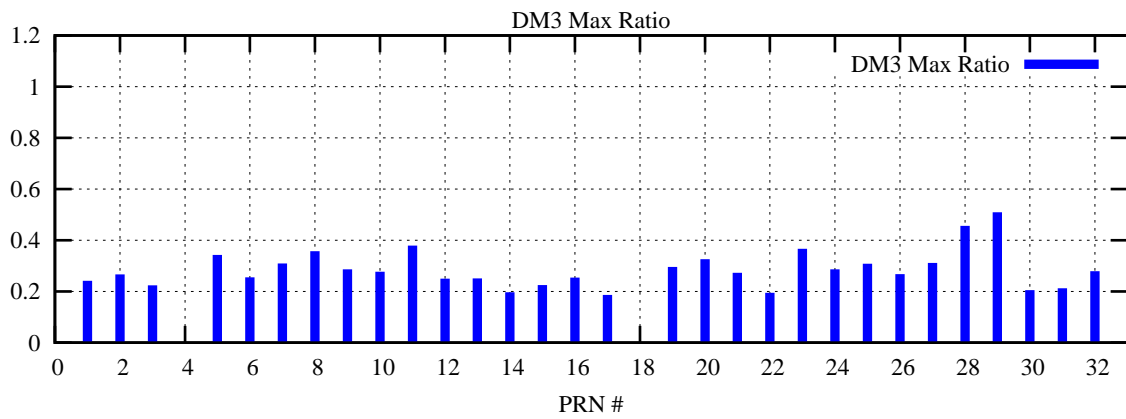

Ratio (PRN Bias/Threshold)

GpsWeek 2082 Day 3

Skinny (Type 0): PRN 8 22
Broad (Type 2): PRN 7 15 17 21 24