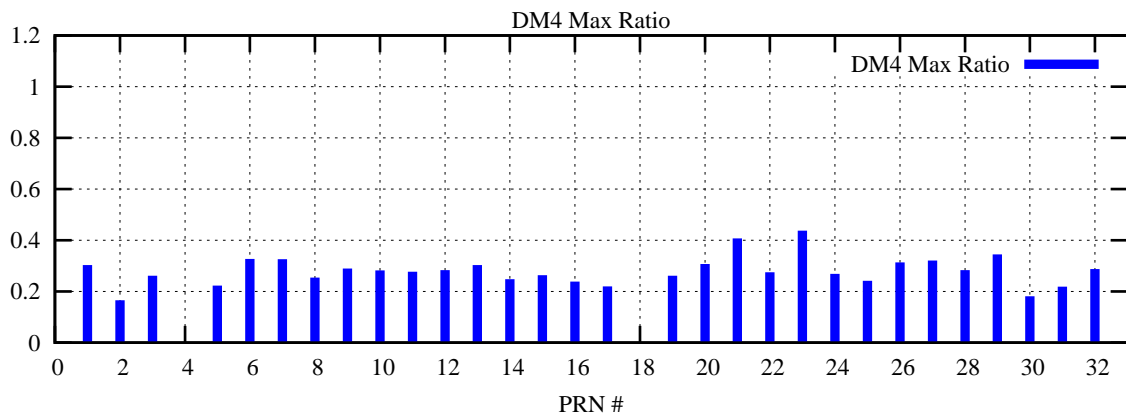

Ratio (PRN Bias/Threshold)

GpsWeek 2082 Day 3

Skinny (Type 0): PRN 8 22
Broad (Type 2): PRN 7 15 17 21 24