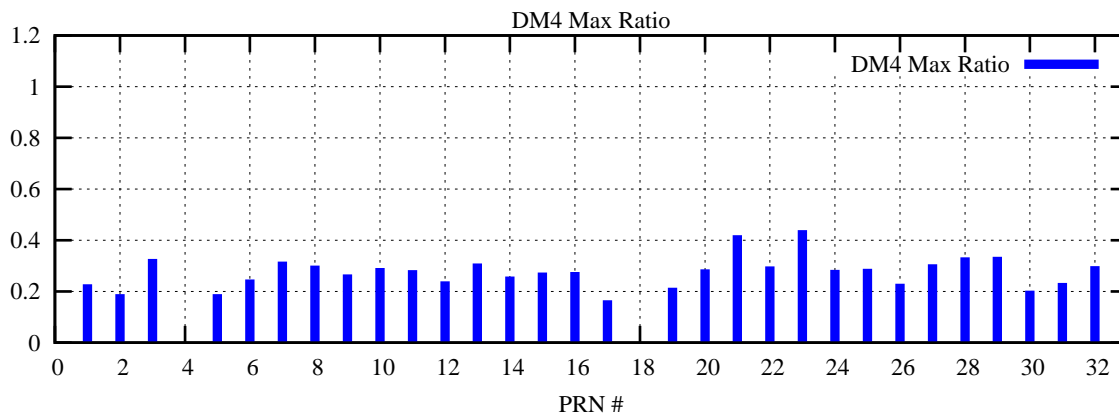

Ratio (PRN Bias/Threshold)

GpsWeek 2082 Day 4

Skinny (Type 0): PRN 8 22
Broad (Type 2): PRN 7 15 17 21 24