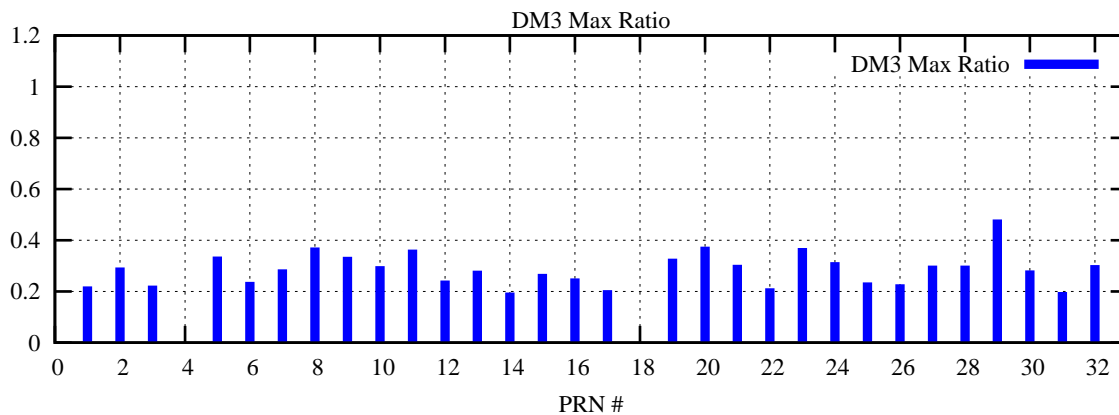

Ratio (PRN Bias/Threshold)

GpsWeek 2082 Day 4

Skinny (Type 0): PRN 8 22
Broad (Type 2): PRN 7 15 17 21 24