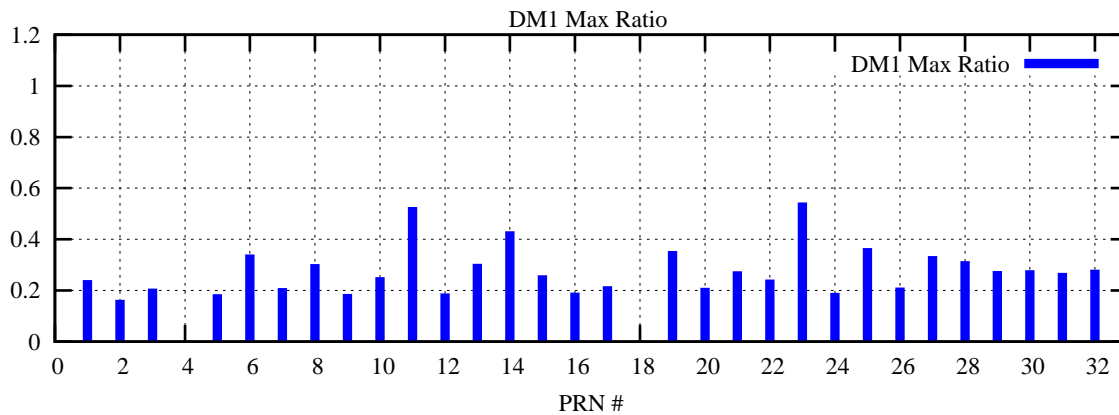

Ratio (PRN Bias/Threshold)

GpsWeek 2082 Day 4

Skinny (Type 0): PRN 8 22
Broad (Type 2): PRN 7 15 17 21 24