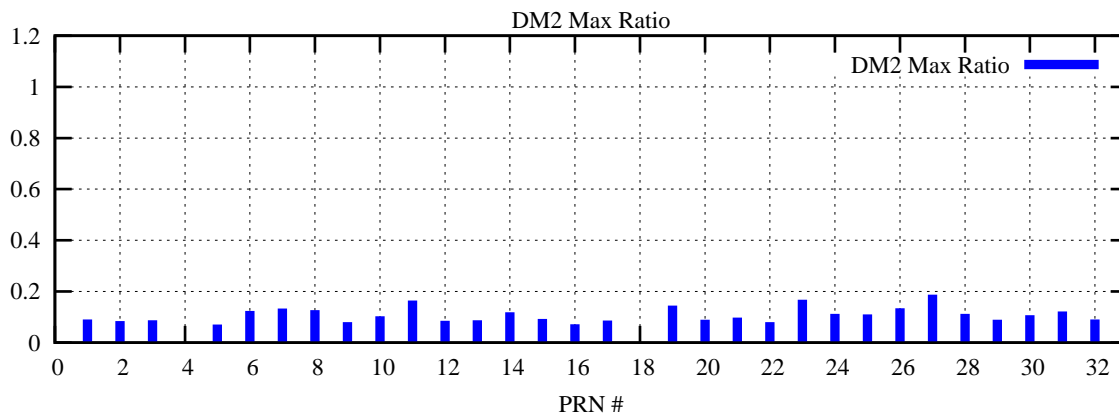

Ratio (PRN Bias/Threshold)

GpsWeek 2082 Day 4

Skinny (Type 0): PRN 8 22
Broad (Type 2): PRN 7 15 17 21 24