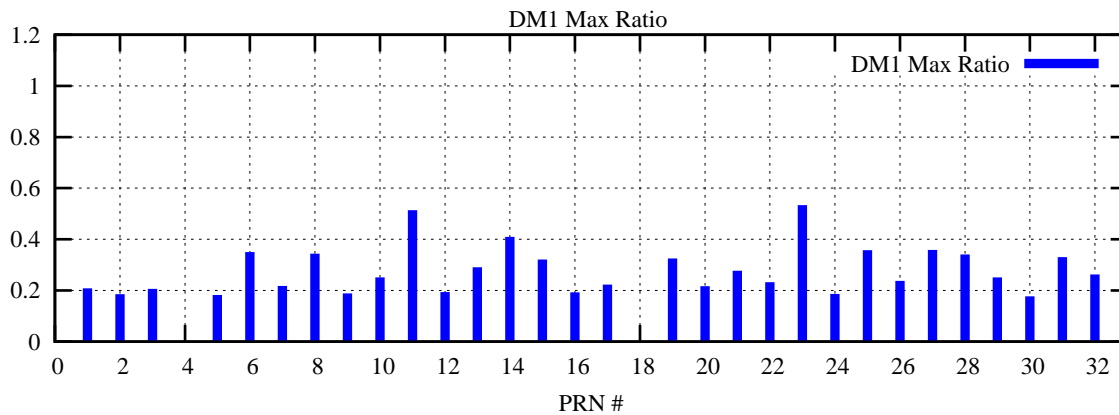

Ratio (PRN Bias/Threshold)

GpsWeek 2082 Day 5

Skinny (Type 0): PRN 8 22  
Broad (Type 2): PRN 7 15 17 21 24