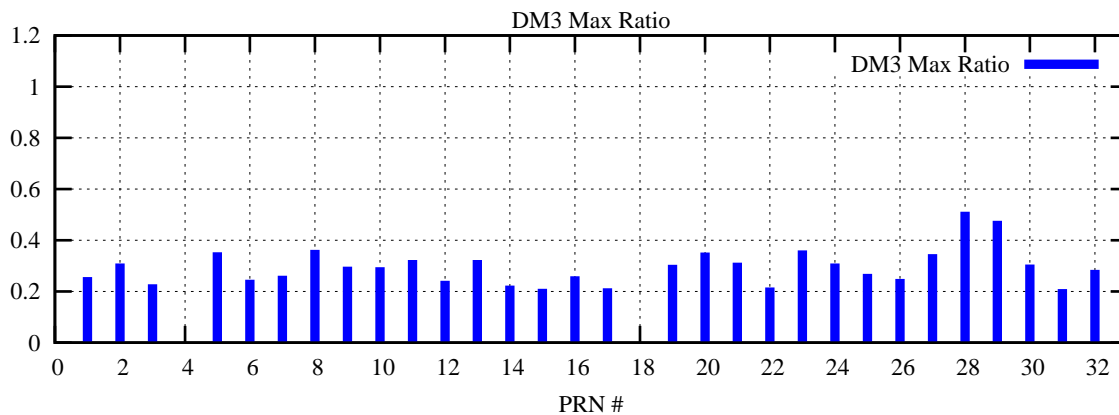

Ratio (PRN Bias/Threshold)

GpsWeek 2082 Day 5

Skinny (Type 0): PRN 8 22  
Broad (Type 2): PRN 7 15 17 21 24