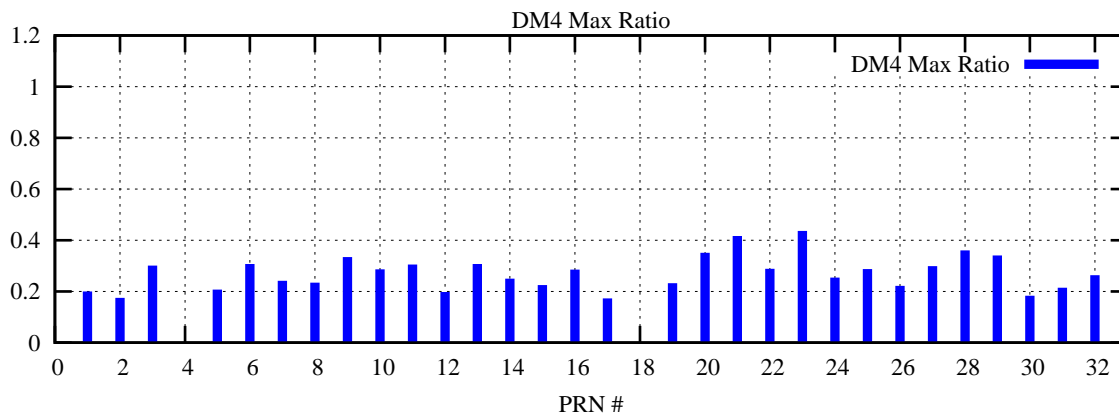

Ratio (PRN Bias/Threshold)

GpsWeek 2082 Day 5

Skinny (Type 0): PRN 8 22  
Broad (Type 2): PRN 7 15 17 21 24