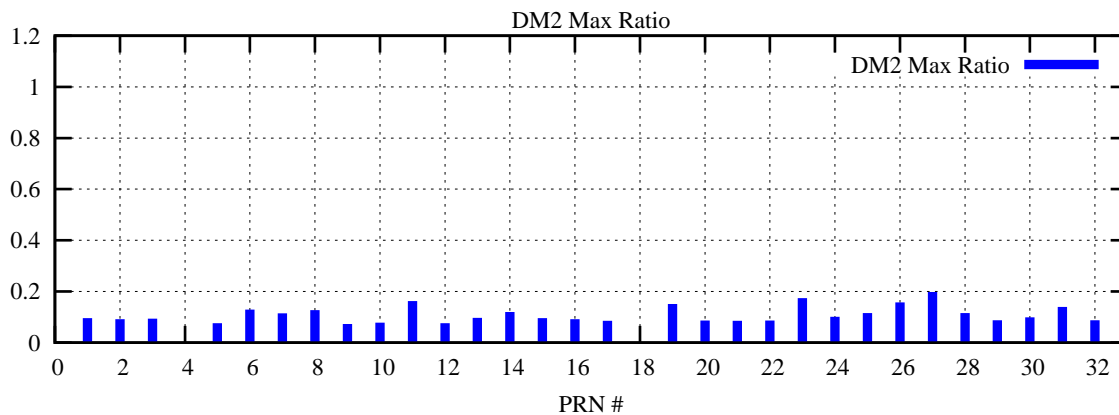

Ratio (PRN Bias/Threshold)

GpsWeek 2082 Day 5

Skinny (Type 0): PRN 8 22  
Broad (Type 2): PRN 7 15 17 21 24