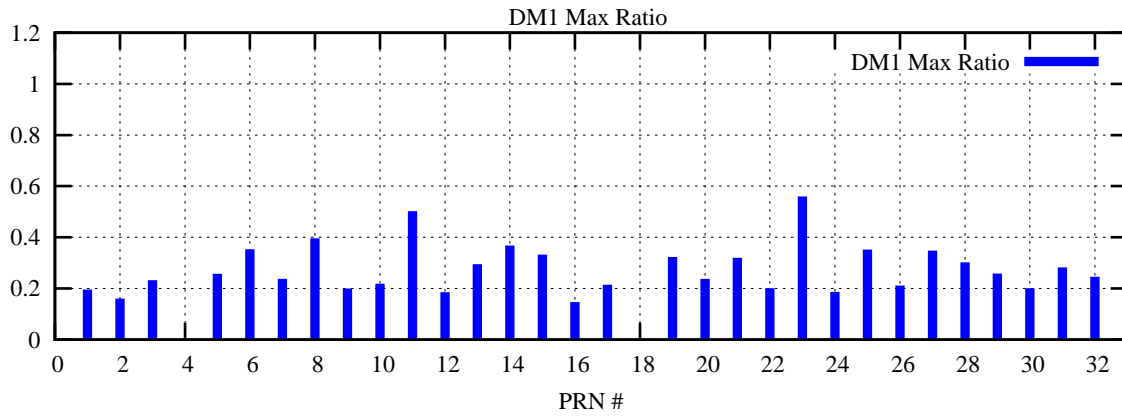

Ratio (PRN Bias/Threshold)

GpsWeek 2083 Day 0

Skinny (Type 0): PRN 8 22
Broad (Type 2): PRN 7 15 17 21 24