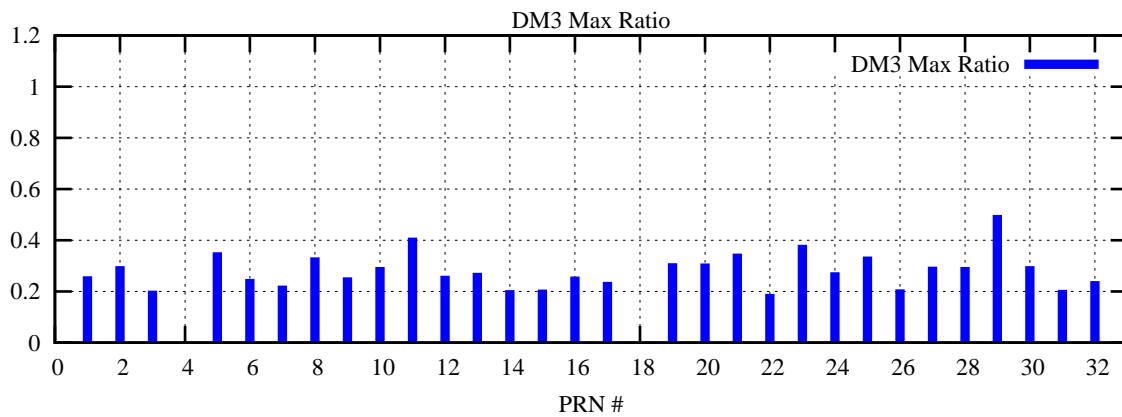

Ratio (PRN Bias/Threshold)

GpsWeek 2083 Day 0

Skinny (Type 0): PRN 8 22
Broad (Type 2): PRN 7 15 17 21 24