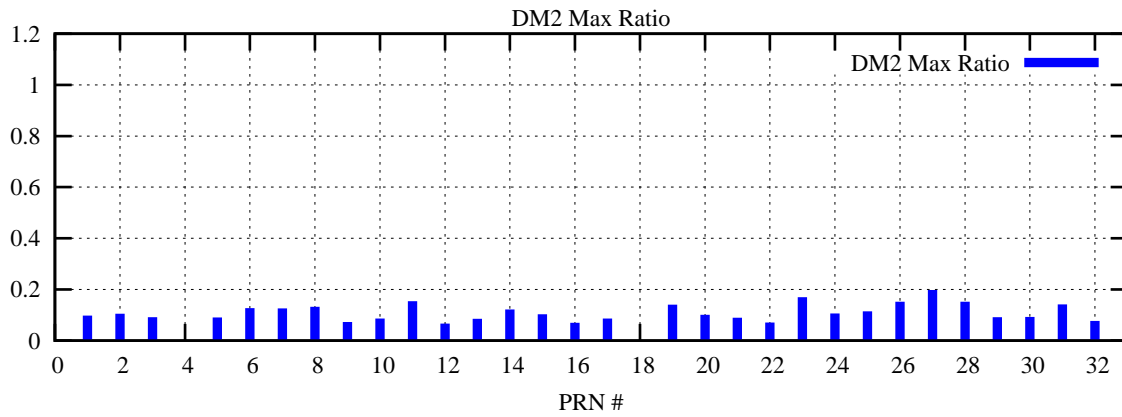

Ratio (PRN Bias/Threshold)

GpsWeek 2083 Day 0

Skinny (Type 0): PRN 8 22
Broad (Type 2): PRN 7 15 17 21 24