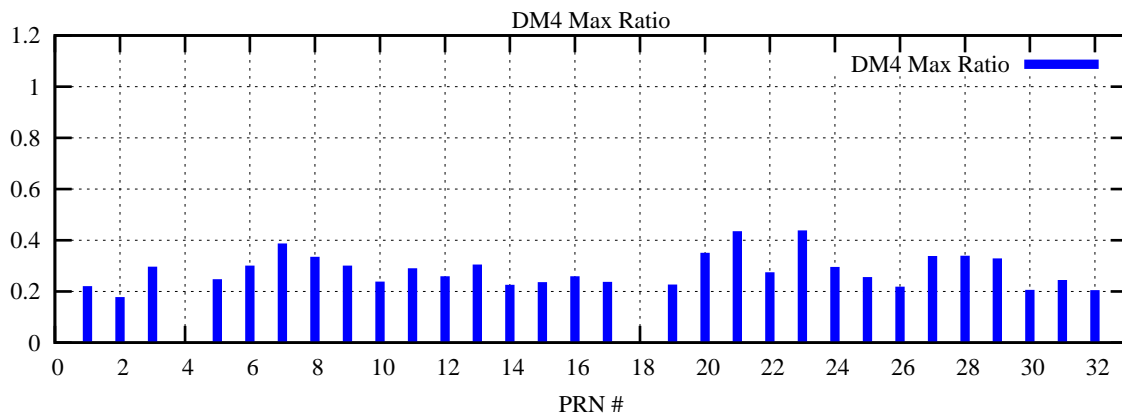

Ratio (PRN Bias/Threshold)

GpsWeek 2083 Day 0

Skinny (Type 0): PRN 8 22
Broad (Type 2): PRN 7 15 17 21 24