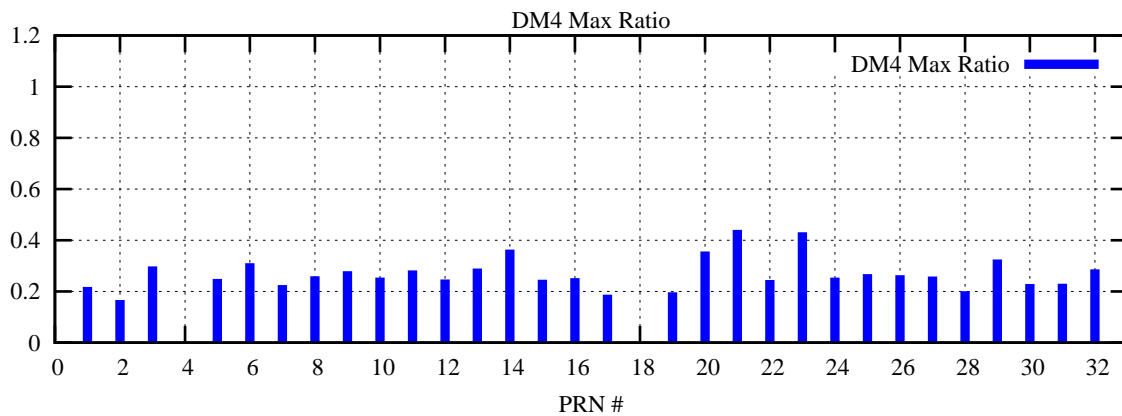

Ratio (PRN Bias/Threshold)

GpsWeek 2083 Day 2

Skinny (Type 0): PRN 8 22  
Broad (Type 2): PRN 7 15 17 21 24