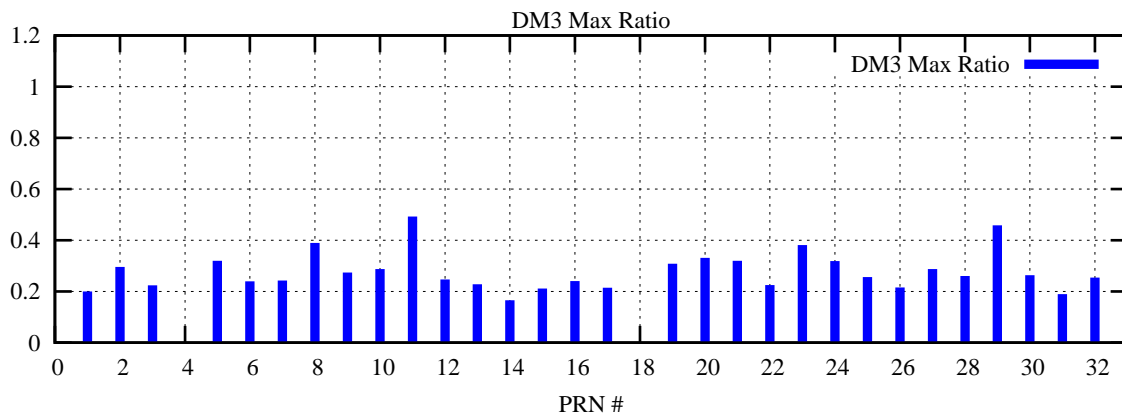

Ratio (PRN Bias/Threshold)

GpsWeek 2083 Day 2

Skinny (Type 0): PRN 8 22  
Broad (Type 2): PRN 7 15 17 21 24