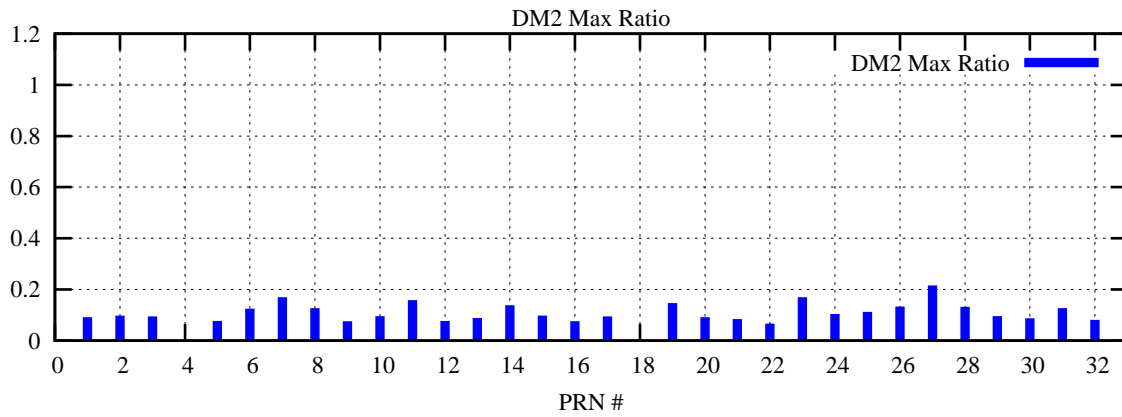

Ratio (PRN Bias/Threshold)

GpsWeek 2083 Day 2

Skinny (Type 0): PRN 8 22  
Broad (Type 2): PRN 7 15 17 21 24