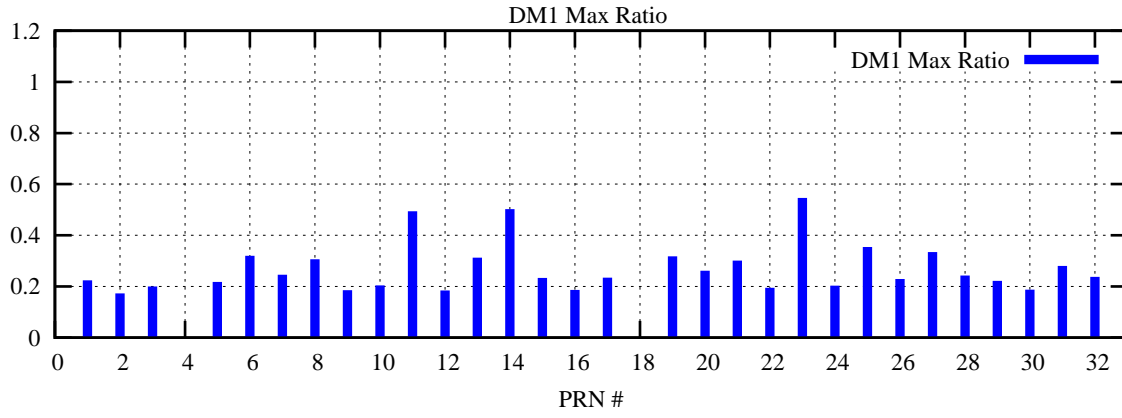

Ratio (PRN Bias/Threshold)

GpsWeek 2083 Day 2

Skinny (Type 0): PRN 8 22  
Broad (Type 2): PRN 7 15 17 21 24