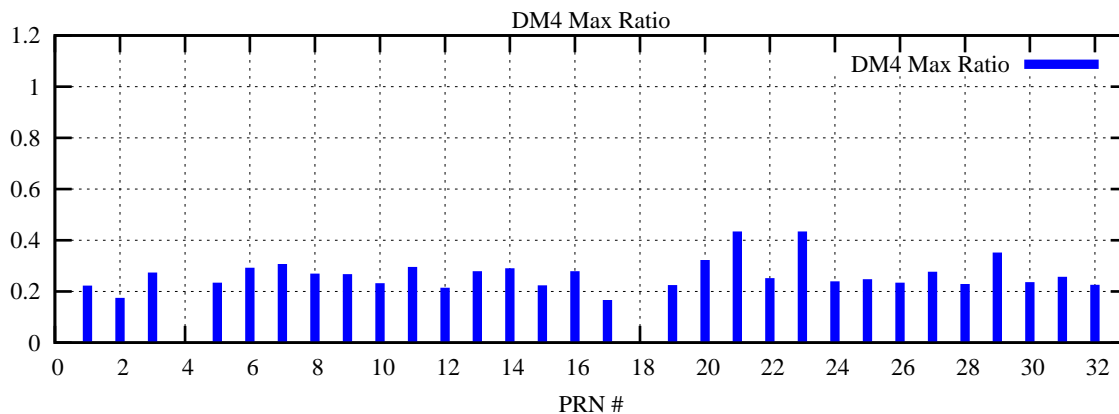

Ratio (PRN Bias/Threshold)

GpsWeek 2083 Day 3

Skinny (Type 0): PRN 8 22  
Broad (Type 2): PRN 7 15 17 21 24