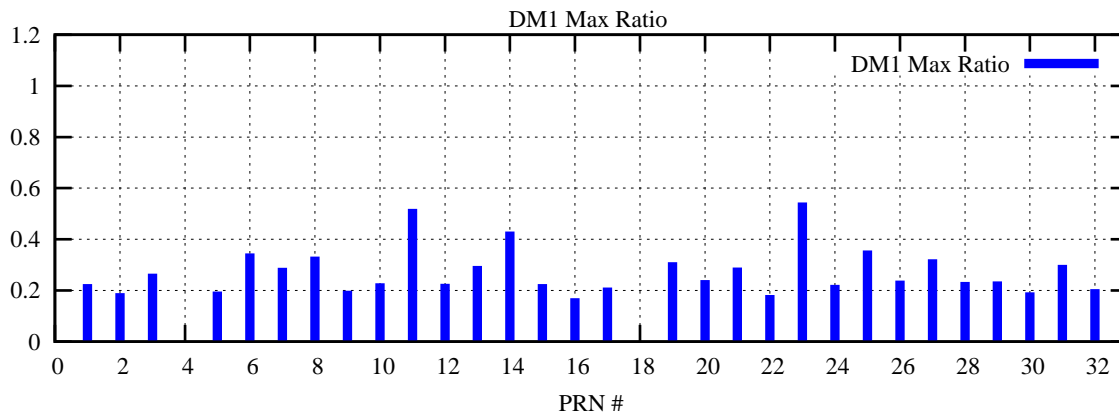

Ratio (PRN Bias/Threshold)

GpsWeek 2083 Day 3

Skinny (Type 0): PRN 8 22  
Broad (Type 2): PRN 7 15 17 21 24