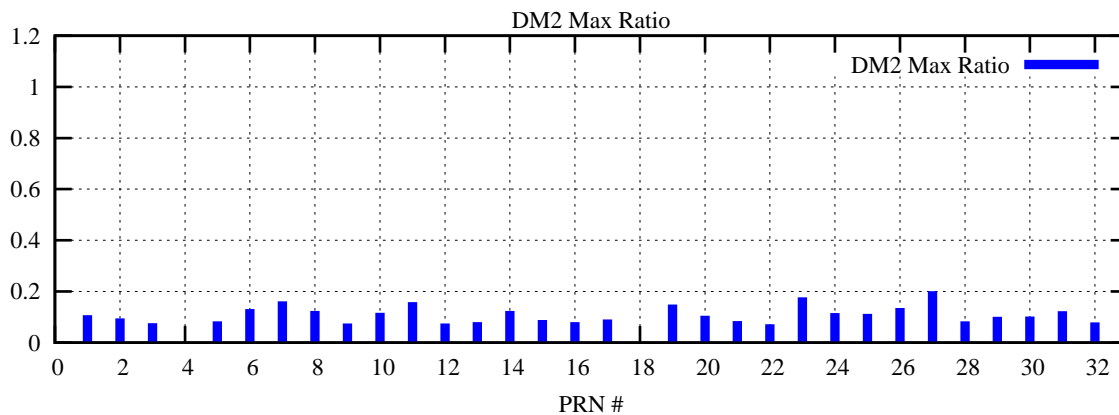

Ratio (PRN Bias/Threshold)

GpsWeek 2083 Day 3

Skinny (Type 0): PRN 8 22  
Broad (Type 2): PRN 7 15 17 21 24