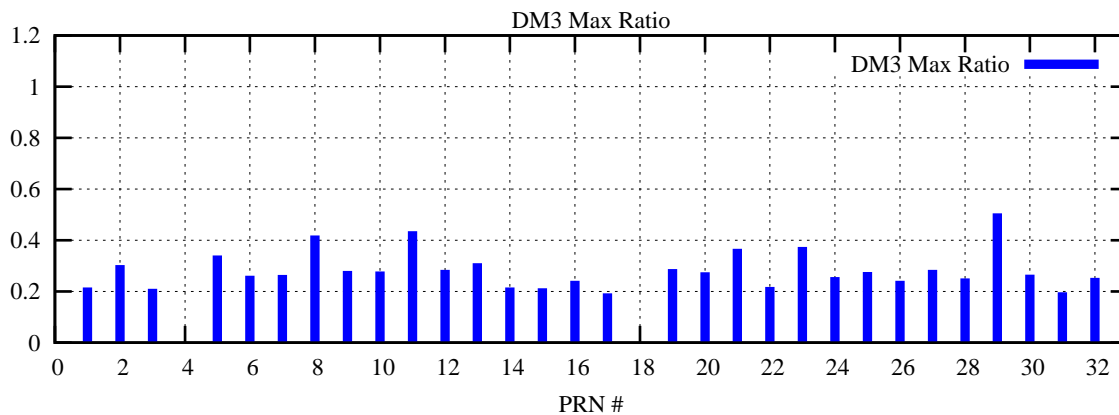

Ratio (PRN Bias/Threshold)

GpsWeek 2083 Day 3

Skinny (Type 0): PRN 8 22  
Broad (Type 2): PRN 7 15 17 21 24