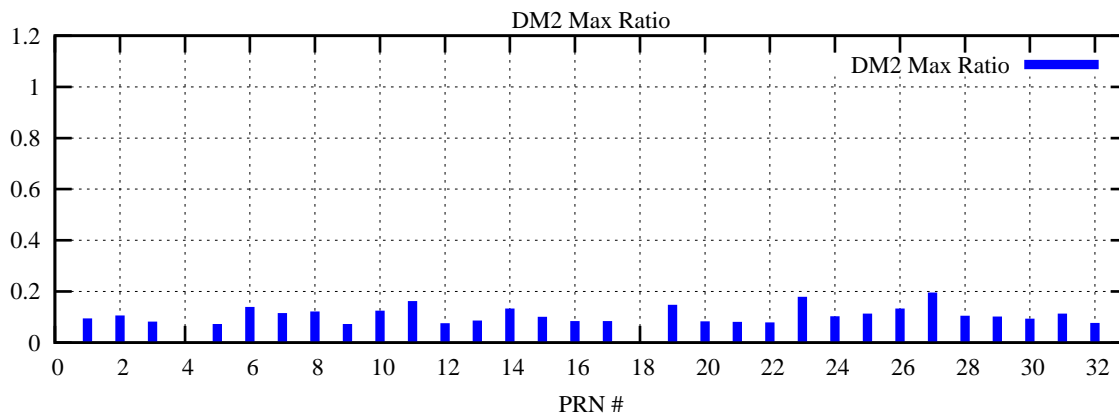

Ratio (PRN Bias/Threshold)

GpsWeek 2083 Day 4

Skinny (Type 0): PRN 8 22  
Broad (Type 2): PRN 7 15 17 21 24