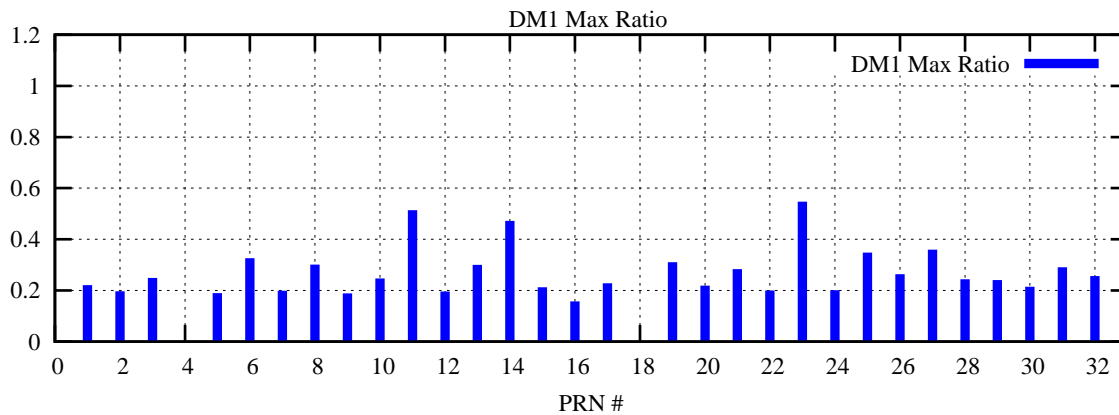

Ratio (PRN Bias/Threshold)

GpsWeek 2083 Day 4

Skinny (Type 0): PRN 8 22  
Broad (Type 2): PRN 7 15 17 21 24