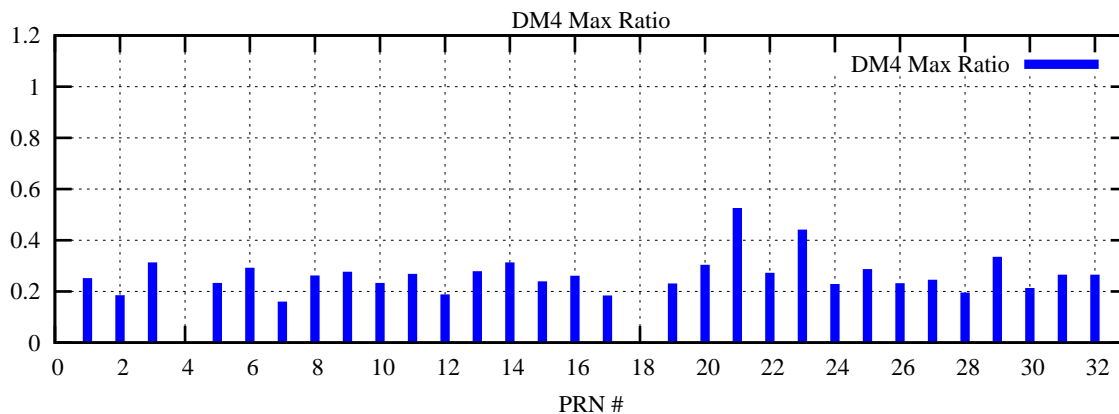

Ratio (PRN Bias/Threshold)

GpsWeek 2083 Day 4

Skinny (Type 0): PRN 8 22  
Broad (Type 2): PRN 7 15 17 21 24