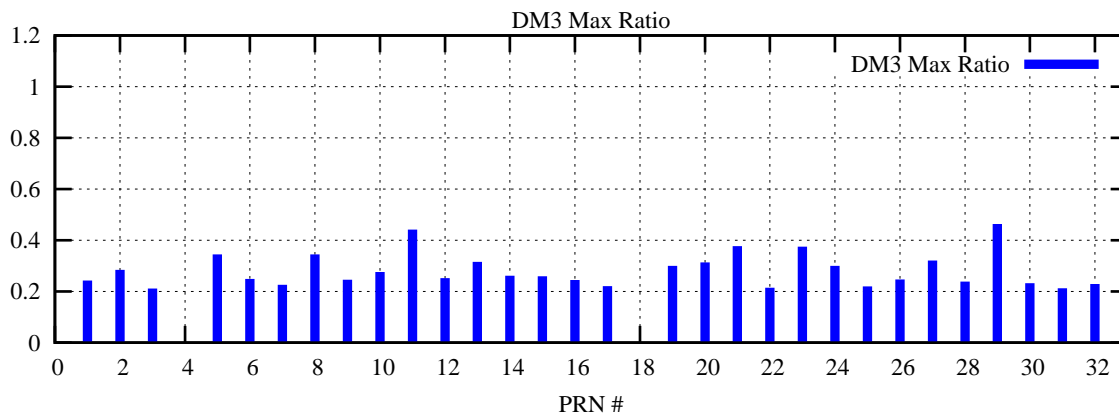

Ratio (PRN Bias/Threshold)

GpsWeek 2083 Day 4

Skinny (Type 0): PRN 8 22  
Broad (Type 2): PRN 7 15 17 21 24