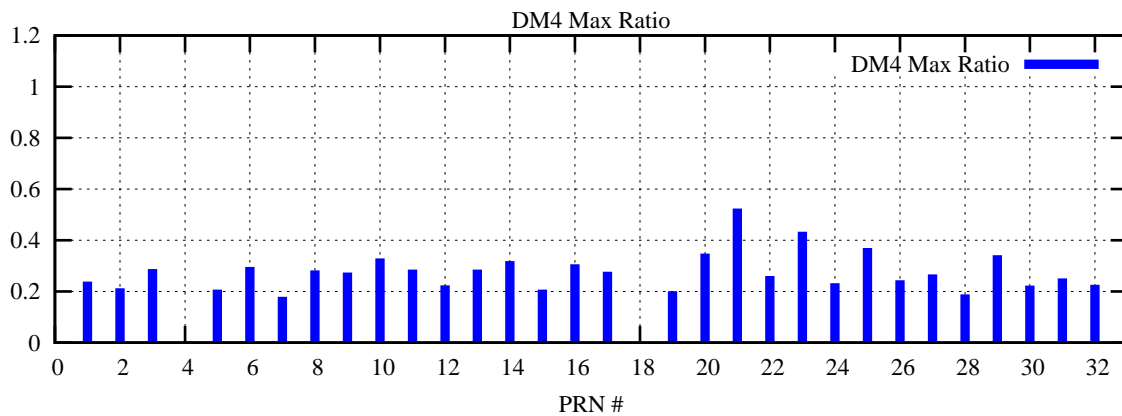

Ratio (PRN Bias/Threshold)

GpsWeek 2083 Day 5

Skinny (Type 0): PRN 8 22
Broad (Type 2): PRN 7 15 17 21 24