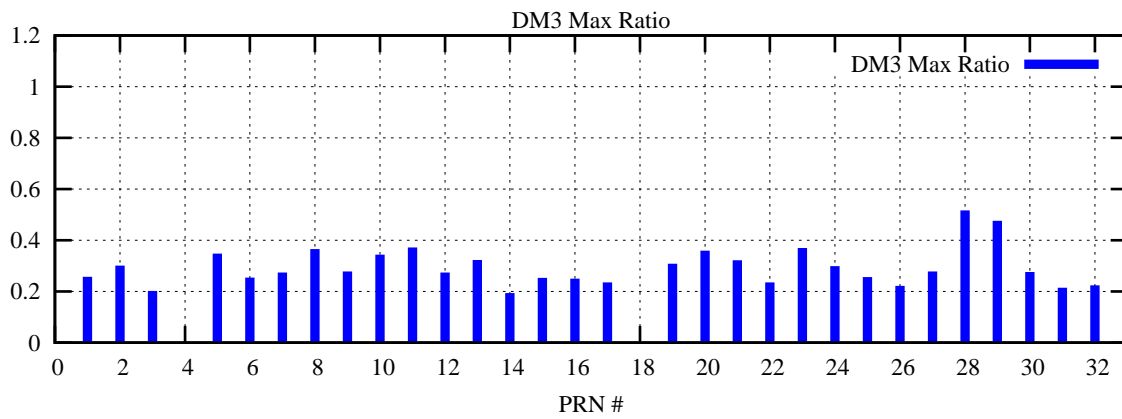

Ratio (PRN Bias/Threshold)

GpsWeek 2083 Day 5

Skinny (Type 0): PRN 8 22
Broad (Type 2): PRN 7 15 17 21 24