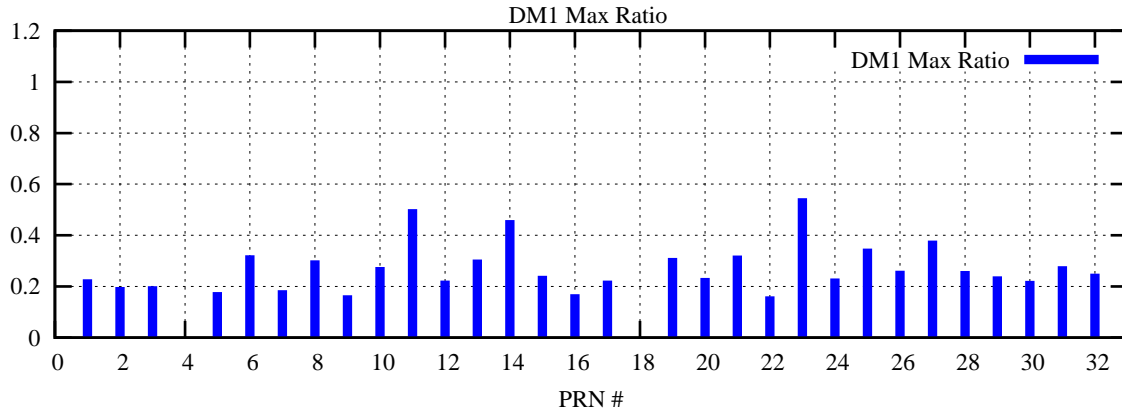

Ratio (PRN Bias/Threshold)

GpsWeek 2083 Day 5

Skinny (Type 0): PRN 8 22
Broad (Type 2): PRN 7 15 17 21 24