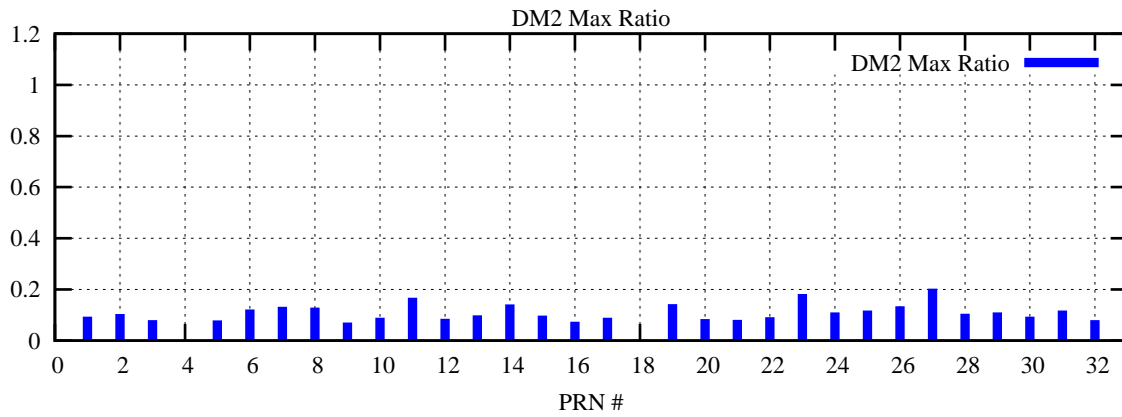

Ratio (PRN Bias/Threshold)

GpsWeek 2083 Day 5

Skinny (Type 0): PRN 8 22
Broad (Type 2): PRN 7 15 17 21 24