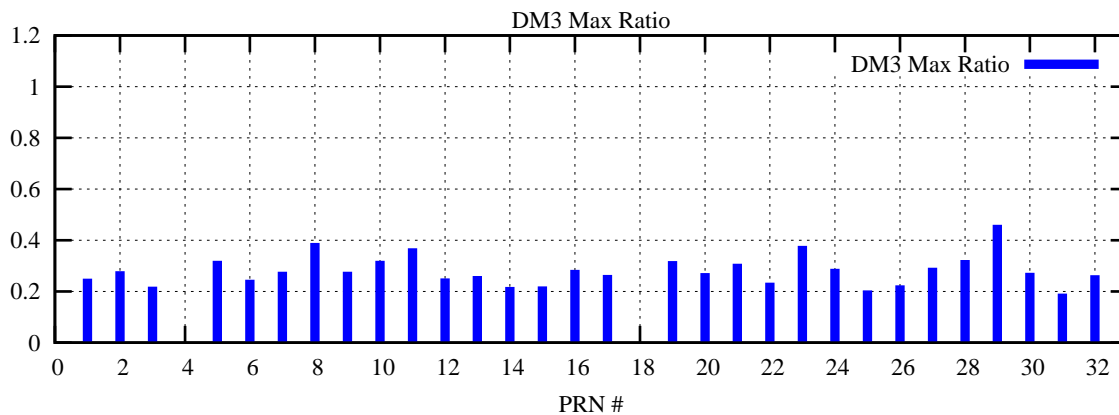

Ratio (PRN Bias/Threshold)

GpsWeek 2083 Day 6

Skinny (Type 0): PRN 8 22
Broad (Type 2): PRN 7 15 17 21 24