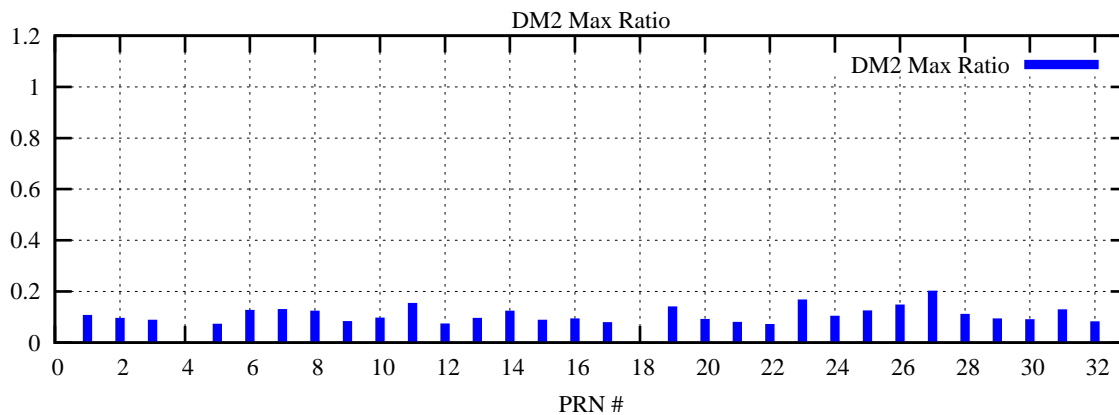

Ratio (PRN Bias/Threshold)

GpsWeek 2083 Day 6

Skinny (Type 0): PRN 8 22
Broad (Type 2): PRN 7 15 17 21 24