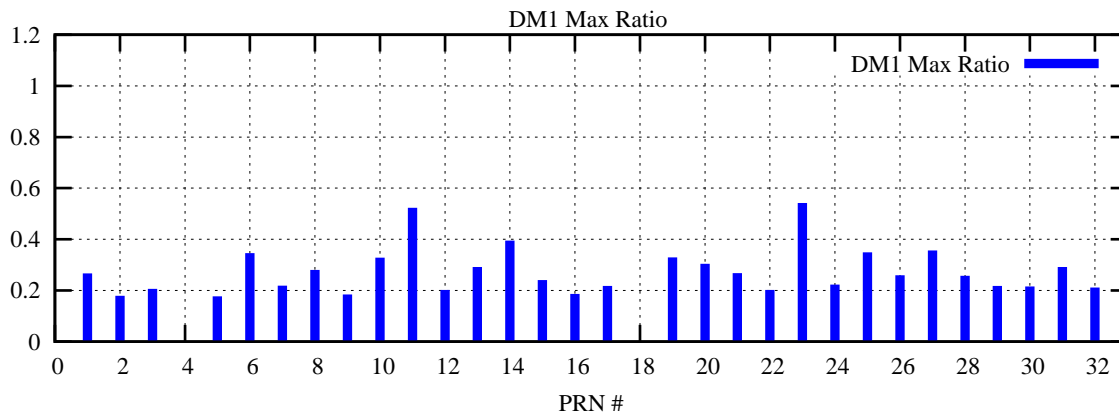

Ratio (PRN Bias/Threshold)

GpsWeek 2083 Day 6

Skinny (Type 0): PRN 8 22
Broad (Type 2): PRN 7 15 17 21 24