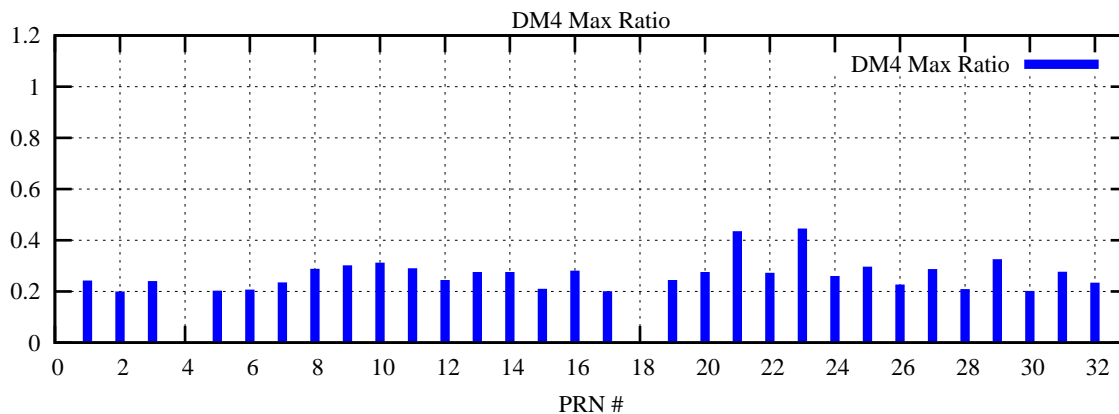

Ratio (PRN Bias/Threshold)

GpsWeek 2083 Day 6

Skinny (Type 0): PRN 8 22
Broad (Type 2): PRN 7 15 17 21 24