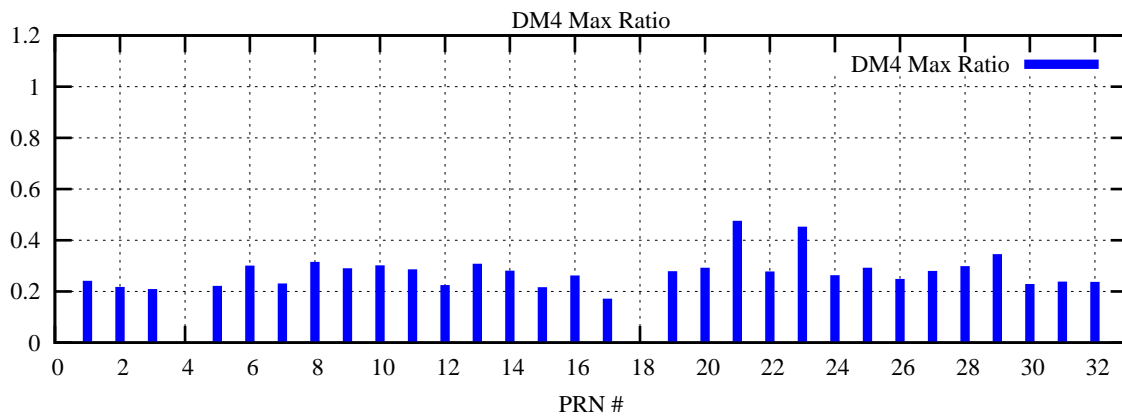

Ratio (PRN Bias/Threshold)

GpsWeek 2084 Day 0

Skinny (Type 0): PRN 8 22  
Broad (Type 2): PRN 7 15 17 21 24