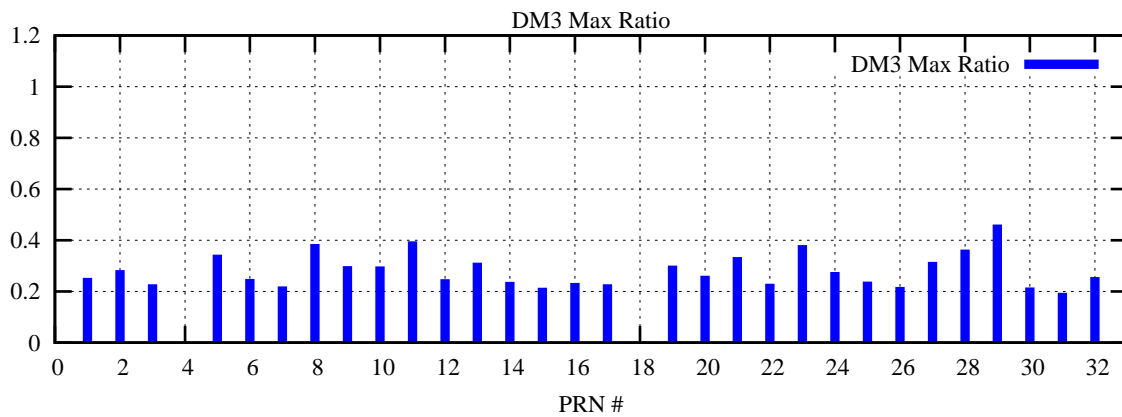

Ratio (PRN Bias/Threshold)

GpsWeek 2084 Day 0

Skinny (Type 0): PRN 8 22  
Broad (Type 2): PRN 7 15 17 21 24