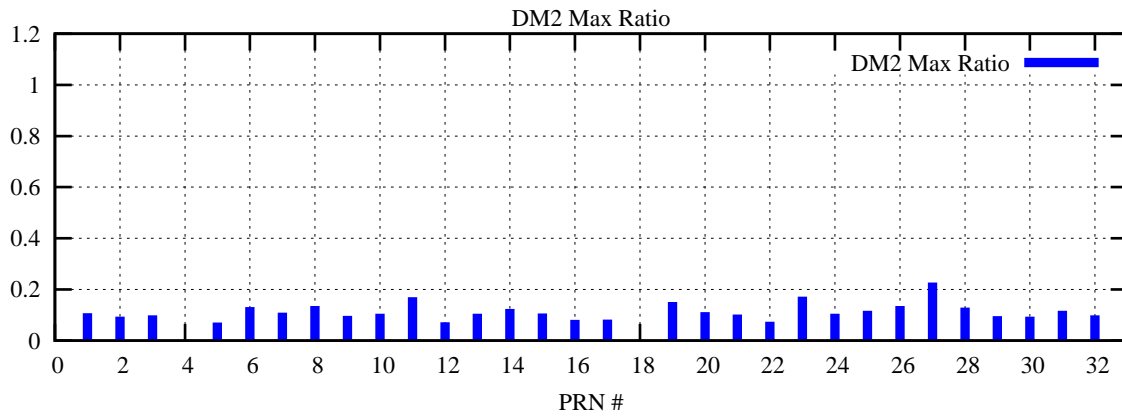

Ratio (PRN Bias/Threshold)

GpsWeek 2084 Day 0

Skinny (Type 0): PRN 8 22  
Broad (Type 2): PRN 7 15 17 21 24