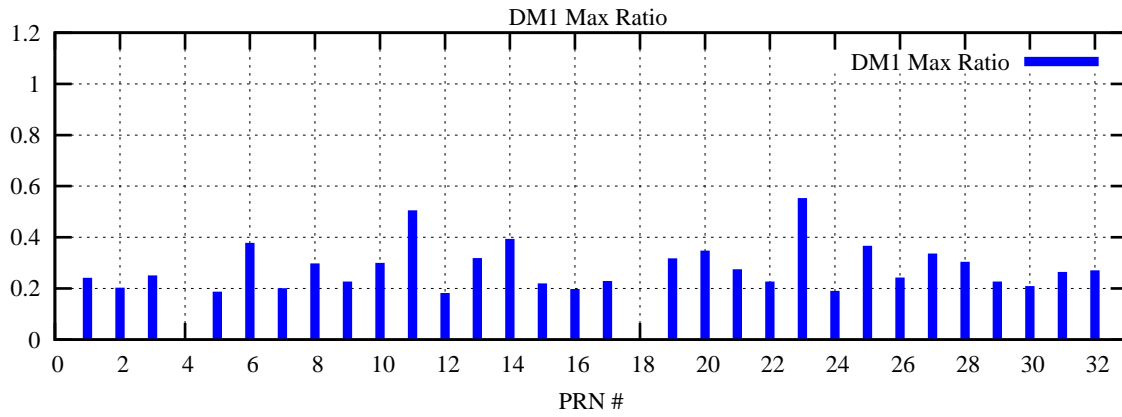

Ratio (PRN Bias/Threshold)

GpsWeek 2084 Day 0

Skinny (Type 0): PRN 8 22  
Broad (Type 2): PRN 7 15 17 21 24