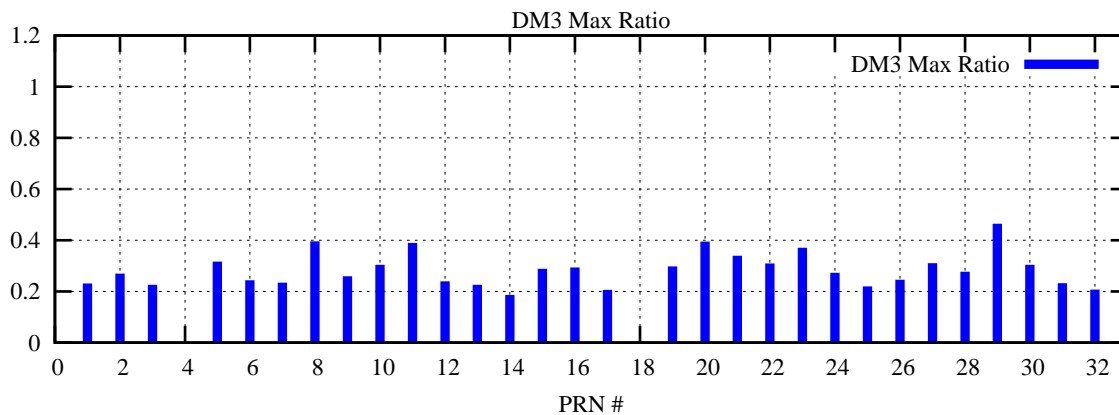

Ratio (PRN Bias/Threshold)

GpsWeek 2084 Day 3

Skinny (Type 0): PRN 8 22
Broad (Type 2): PRN 7 15 17 21 24