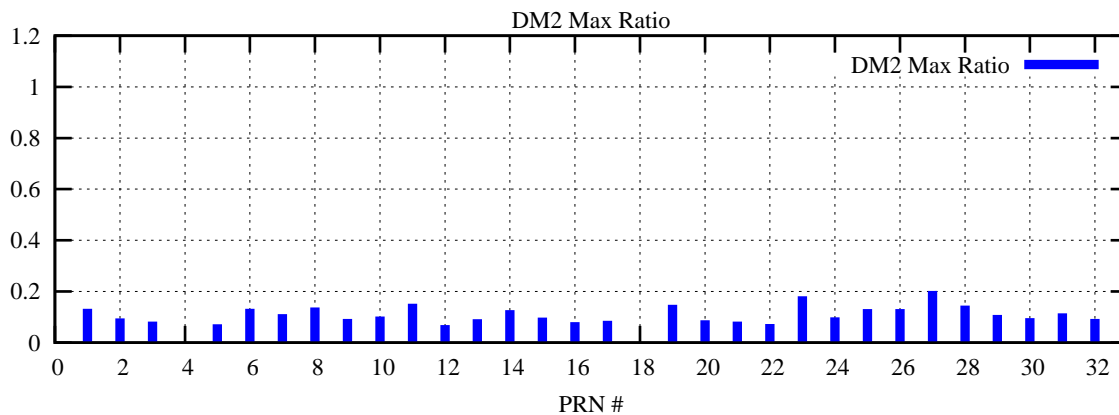

Ratio (PRN Bias/Threshold)

GpsWeek 2084 Day 3

Skinny (Type 0): PRN 8 22
Broad (Type 2): PRN 7 15 17 21 24