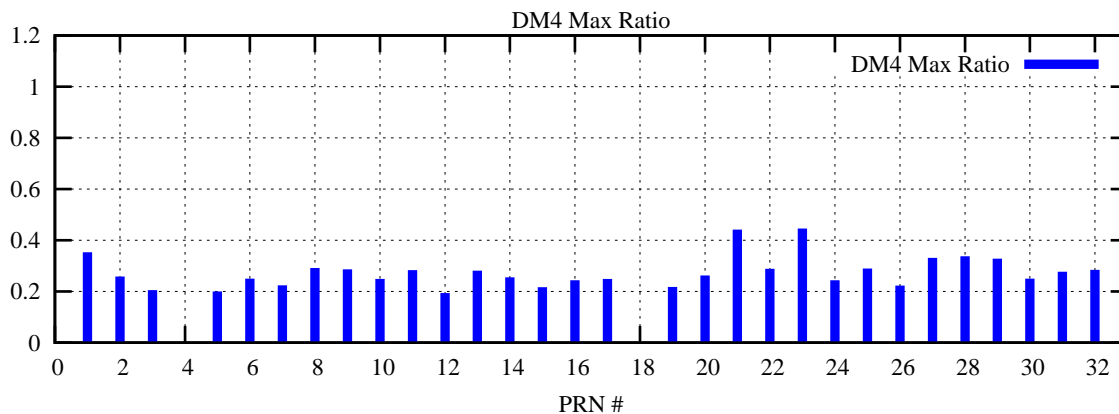

Ratio (PRN Bias/Threshold)

GpsWeek 2084 Day 3

Skinny (Type 0): PRN 8 22
Broad (Type 2): PRN 7 15 17 21 24