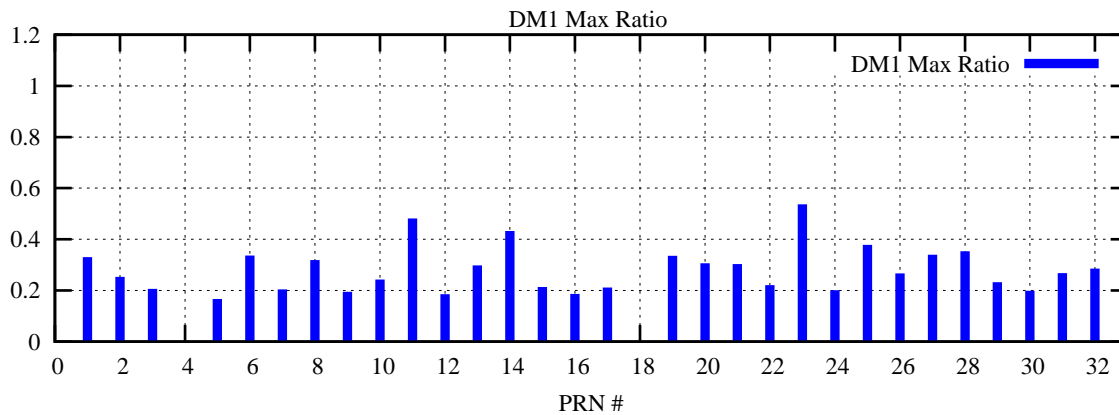

Ratio (PRN Bias/Threshold)

GpsWeek 2084 Day 3

Skinny (Type 0): PRN 8 22
Broad (Type 2): PRN 7 15 17 21 24