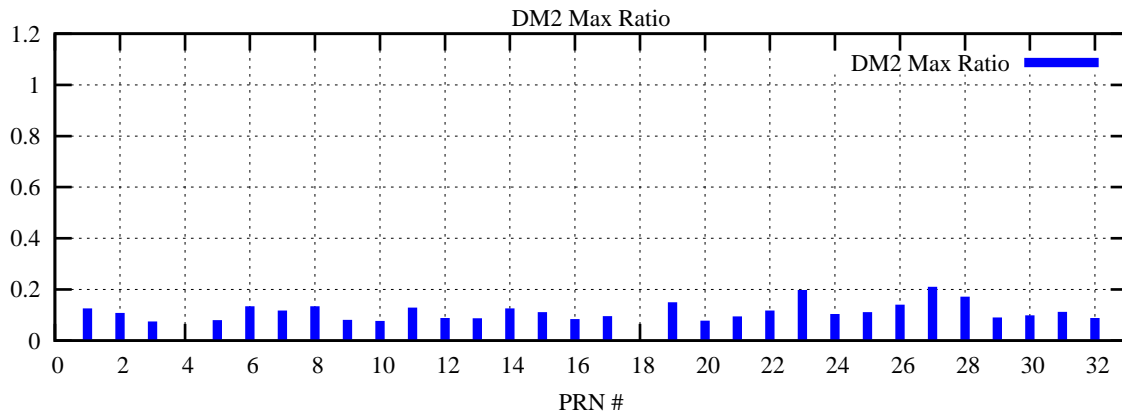

Ratio (PRN Bias/Threshold)

GpsWeek 2084 Day 4

Skinny (Type 0): PRN 8 22  
Broad (Type 2): PRN 7 15 17 21 24