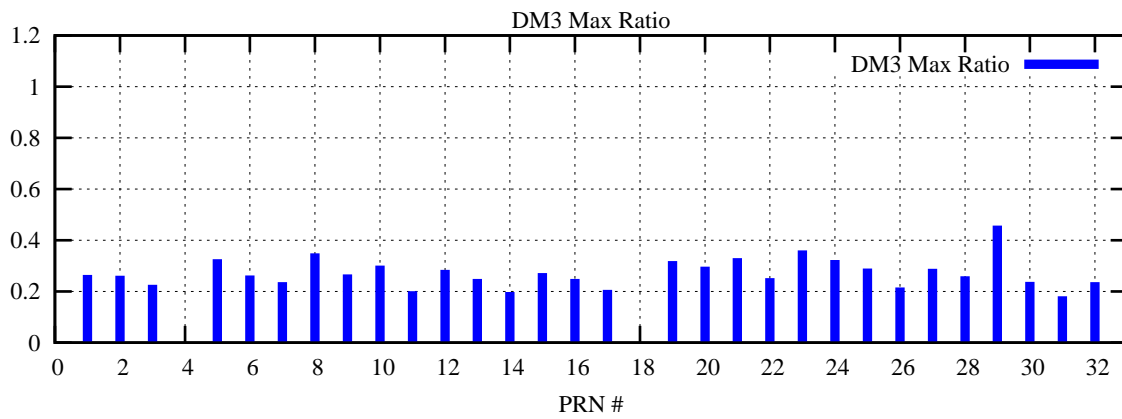

Ratio (PRN Bias/Threshold)

GpsWeek 2084 Day 4

Skinny (Type 0): PRN 8 22  
Broad (Type 2): PRN 7 15 17 21 24