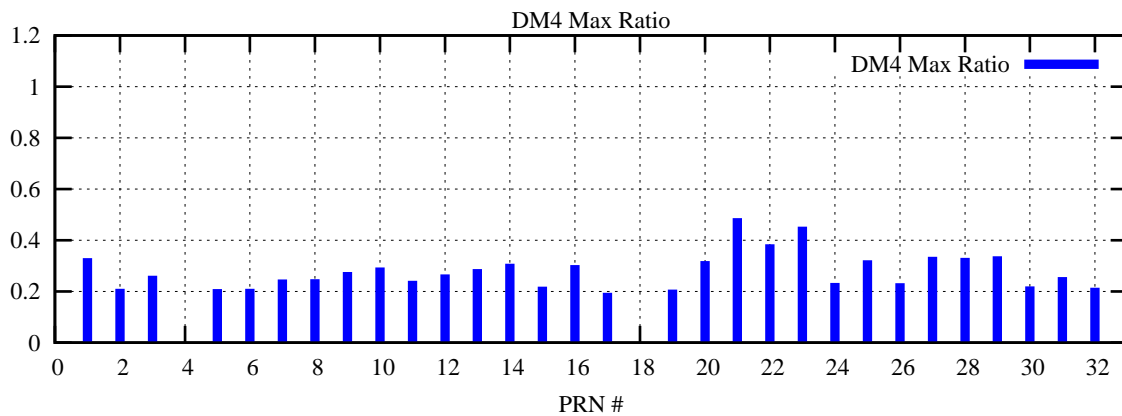

Ratio (PRN Bias/Threshold)

GpsWeek 2084 Day 4

Skinny (Type 0): PRN 8 22  
Broad (Type 2): PRN 7 15 17 21 24