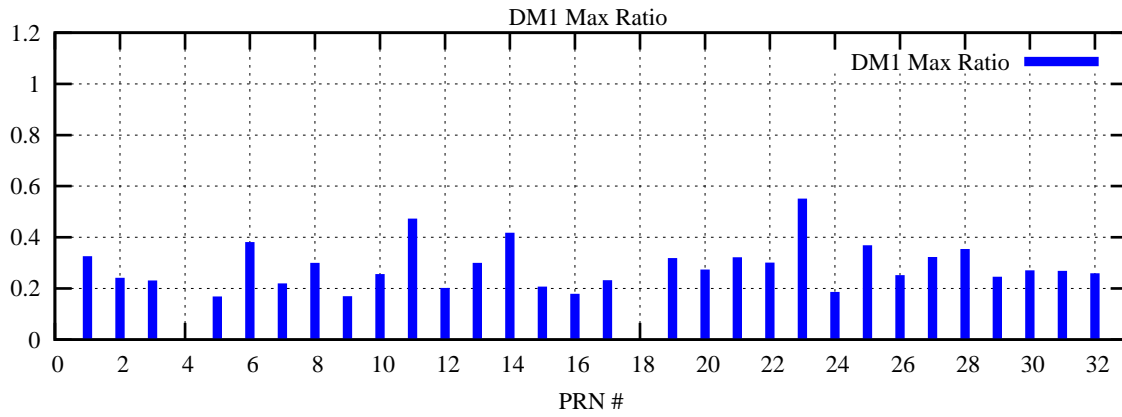

Ratio (PRN Bias/Threshold)

GpsWeek 2084 Day 4

Skinny (Type 0): PRN 8 22  
Broad (Type 2): PRN 7 15 17 21 24