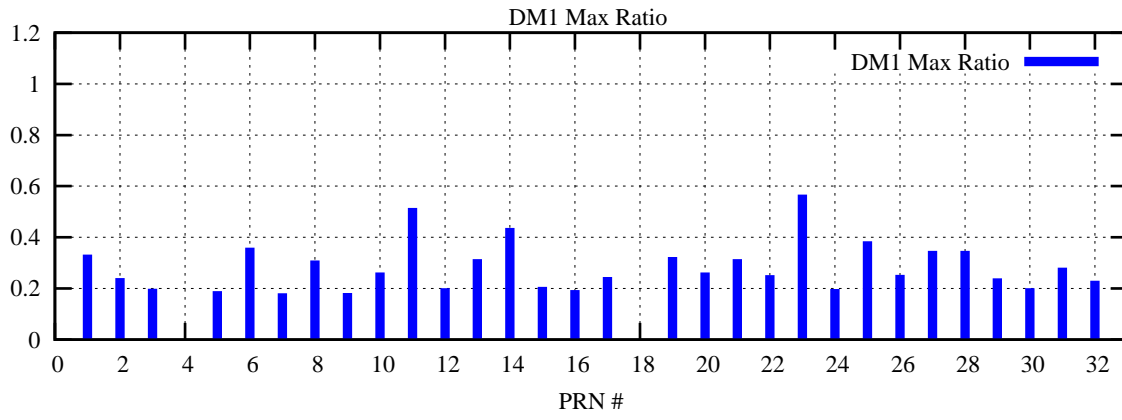

Ratio (PRN Bias/Threshold)

GpsWeek 2084 Day 5

Skinny (Type 0): PRN 8 22  
Broad (Type 2): PRN 7 15 17 21 24