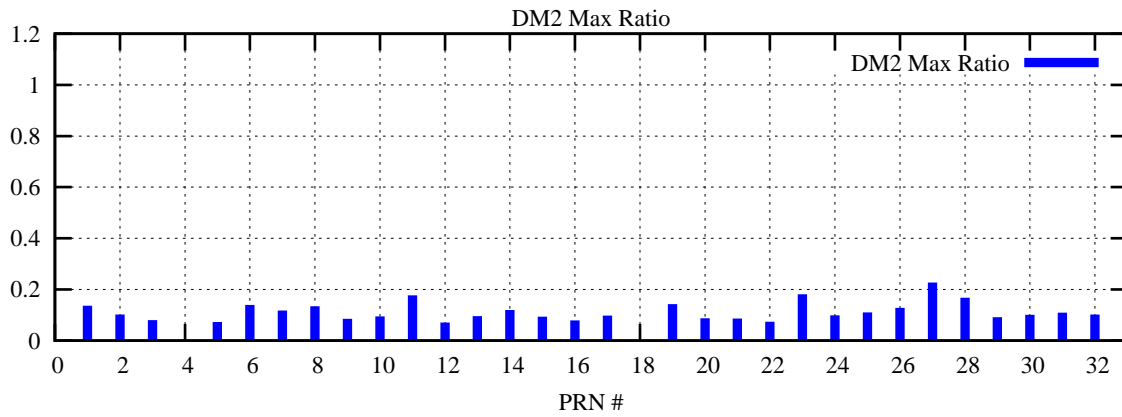

Ratio (PRN Bias/Threshold)

GpsWeek 2084 Day 5

Skinny (Type 0): PRN 8 22  
Broad (Type 2): PRN 7 15 17 21 24