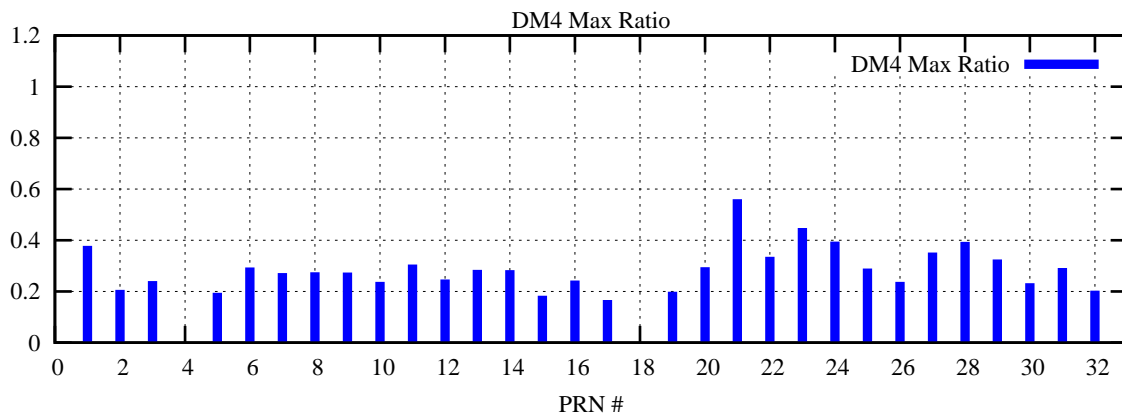

Ratio (PRN Bias/Threshold)

GpsWeek 2084 Day 5

Skinny (Type 0): PRN 8 22  
Broad (Type 2): PRN 7 15 17 21 24