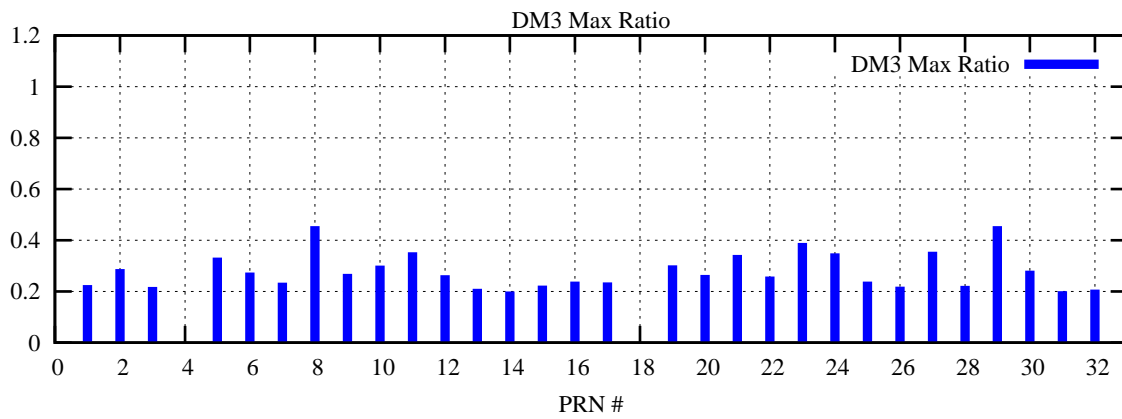

Ratio (PRN Bias/Threshold)

GpsWeek 2084 Day 5

Skinny (Type 0): PRN 8 22  
Broad (Type 2): PRN 7 15 17 21 24