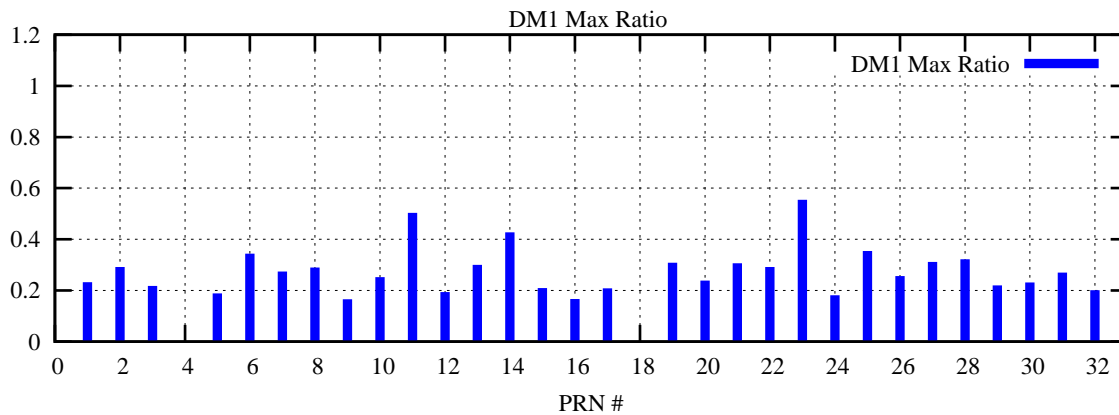

Ratio (PRN Bias/Threshold)

GpsWeek 2084 Day 6

Skinny (Type 0): PRN 8 22  
Broad (Type 2): PRN 7 15 17 21 24