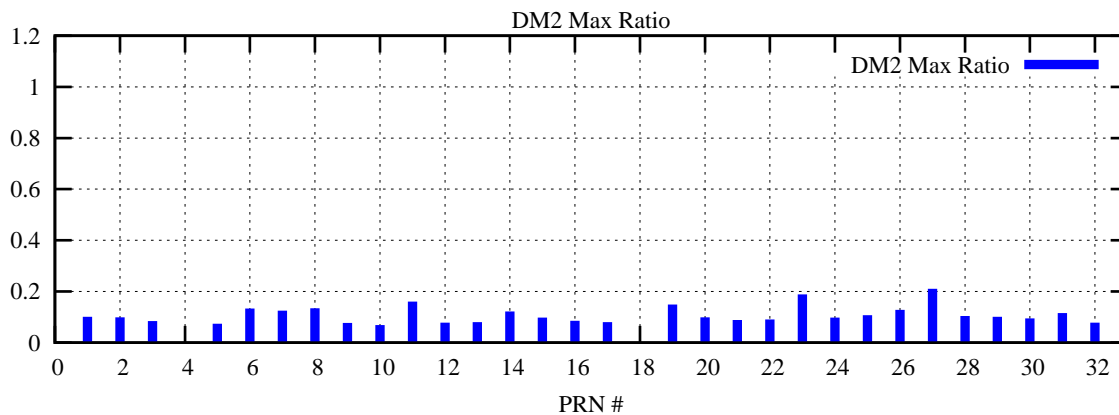

Ratio (PRN Bias/Threshold)

GpsWeek 2084 Day 6

Skinny (Type 0): PRN 8 22  
Broad (Type 2): PRN 7 15 17 21 24