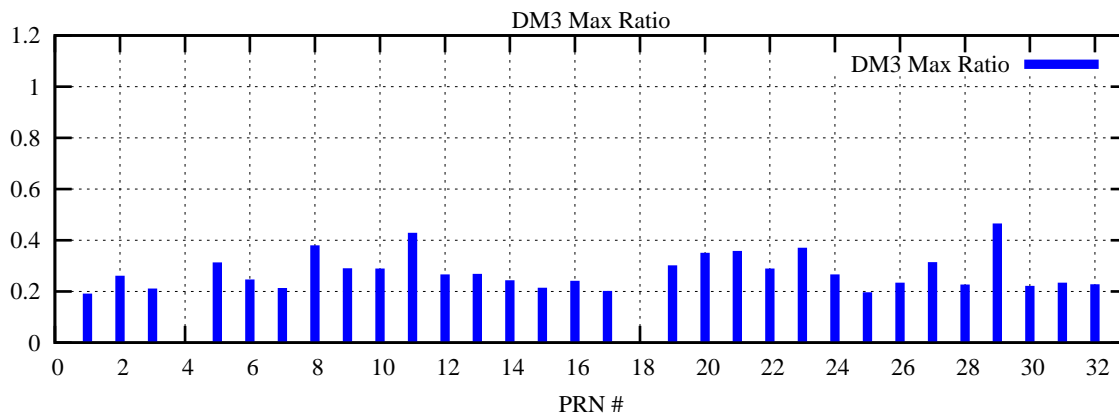

Ratio (PRN Bias/Threshold)

GpsWeek 2084 Day 6

Skinny (Type 0): PRN 8 22  
Broad (Type 2): PRN 7 15 17 21 24