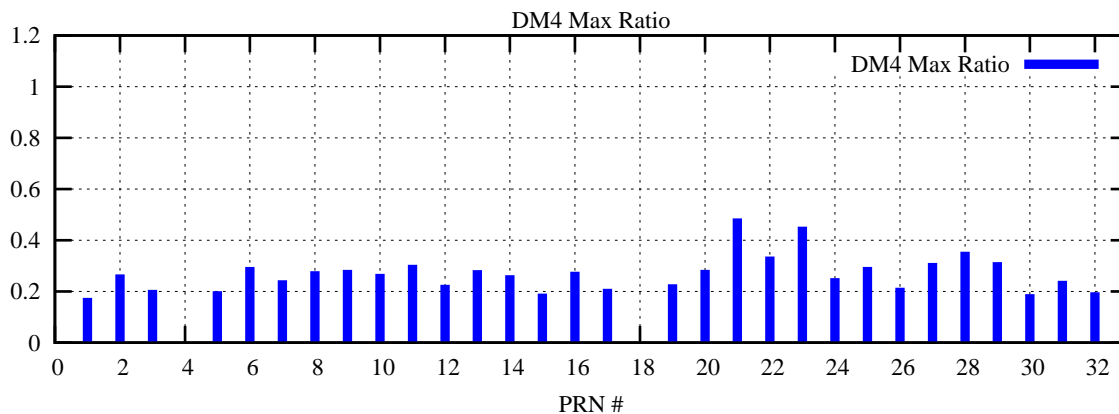

Ratio (PRN Bias/Threshold)

GpsWeek 2084 Day 6

Skinny (Type 0): PRN 8 22  
Broad (Type 2): PRN 7 15 17 21 24