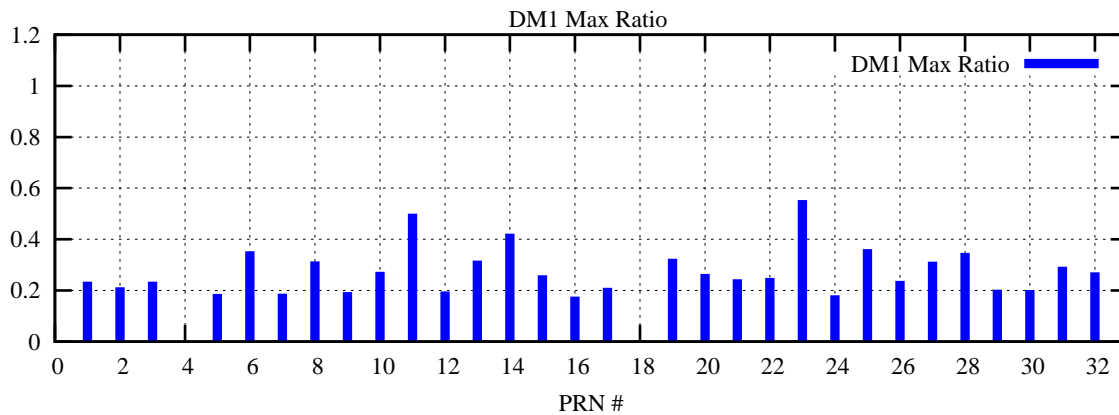

Ratio (PRN Bias/Threshold)

GpsWeek 2085 Day 2

Skinny (Type 0): PRN 8 22
Broad (Type 2): PRN 7 15 17 21 24