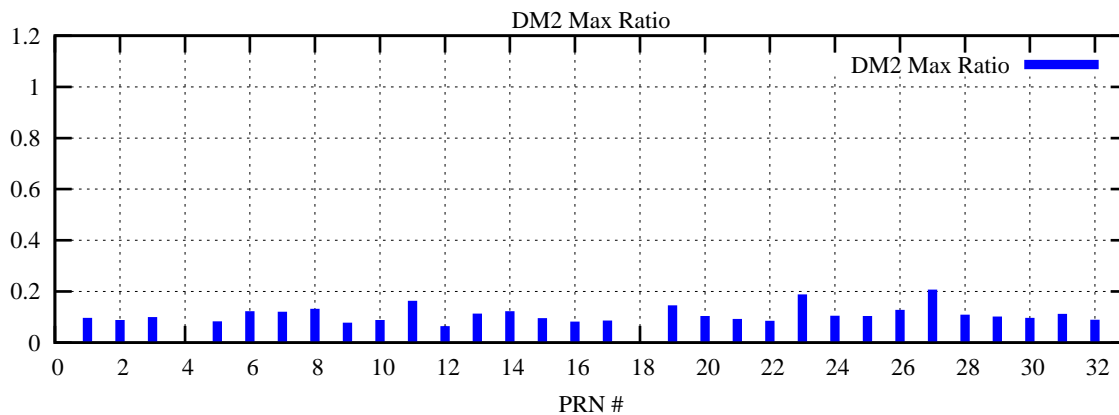

Ratio (PRN Bias/Threshold)

GpsWeek 2085 Day 2

Skinny (Type 0): PRN 8 22
Broad (Type 2): PRN 7 15 17 21 24