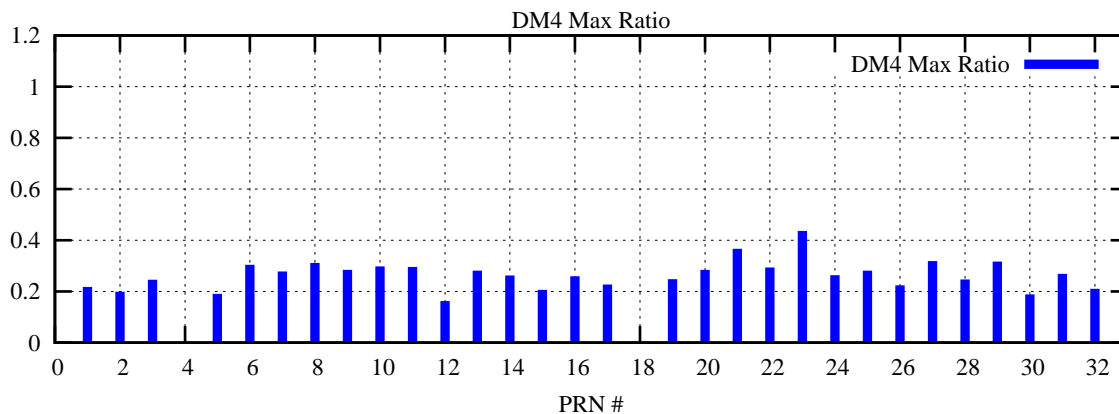

Ratio (PRN Bias/Threshold)

GpsWeek 2085 Day 2

Skinny (Type 0): PRN 8 22
Broad (Type 2): PRN 7 15 17 21 24