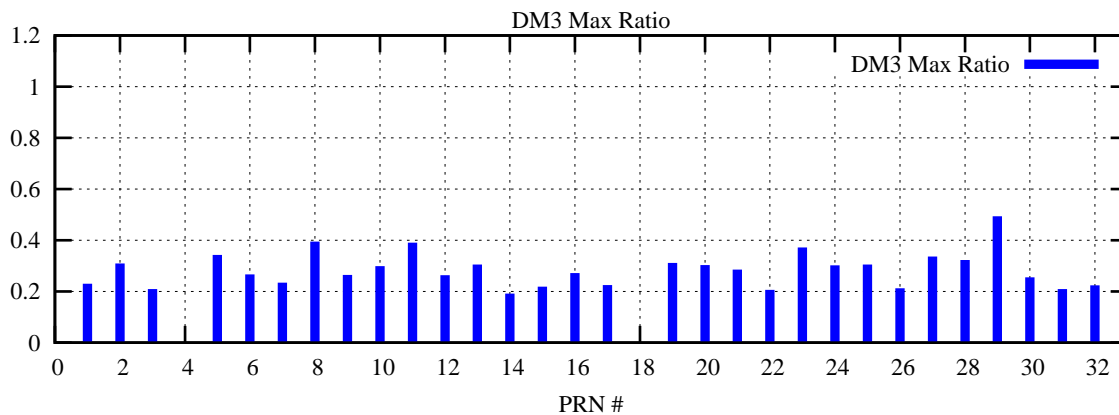

Ratio (PRN Bias/Threshold)

GpsWeek 2085 Day 2

Skinny (Type 0): PRN 8 22
Broad (Type 2): PRN 7 15 17 21 24