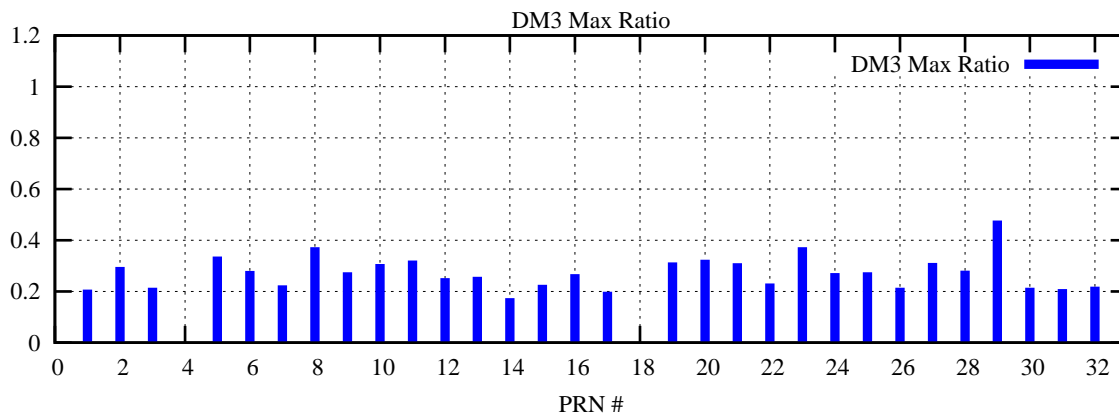

Ratio (PRN Bias/Threshold)

GpsWeek 2085 Day 3

Skinny (Type 0): PRN 8 22  
Broad (Type 2): PRN 7 15 17 21 24