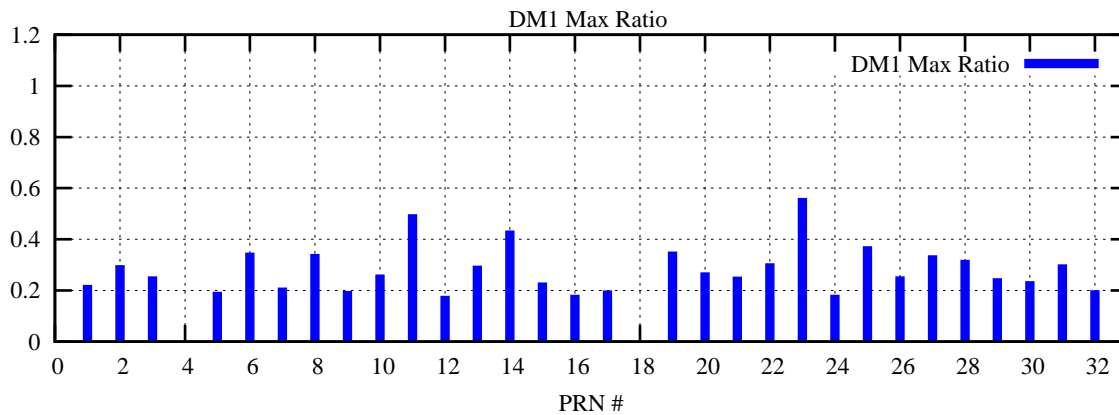

Ratio (PRN Bias/Threshold)

GpsWeek 2085 Day 3

Skinny (Type 0): PRN 8 22  
Broad (Type 2): PRN 7 15 17 21 24