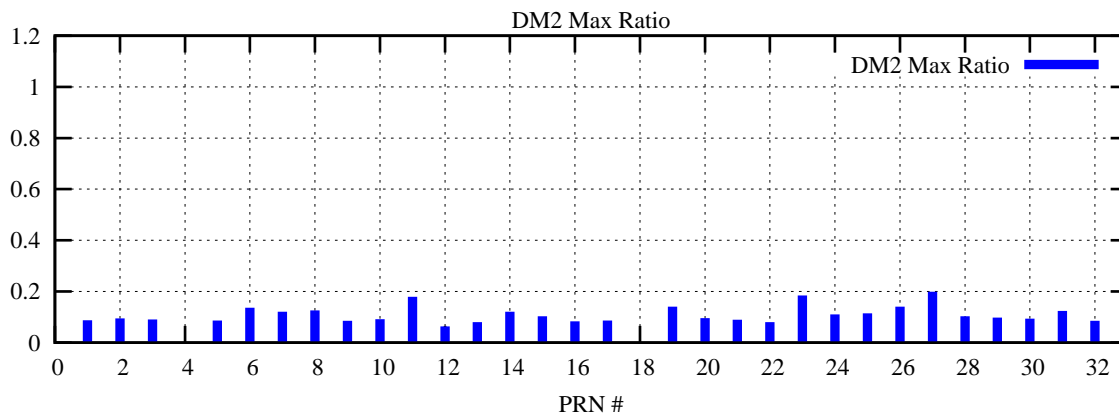

Ratio (PRN Bias/Threshold)

GpsWeek 2085 Day 3

Skinny (Type 0): PRN 8 22  
Broad (Type 2): PRN 7 15 17 21 24