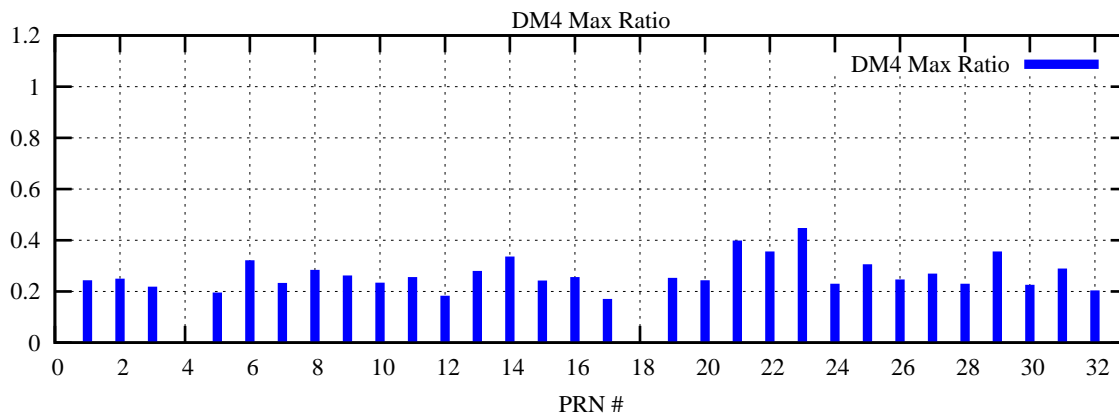

Ratio (PRN Bias/Threshold)

GpsWeek 2085 Day 3

Skinny (Type 0): PRN 8 22  
Broad (Type 2): PRN 7 15 17 21 24