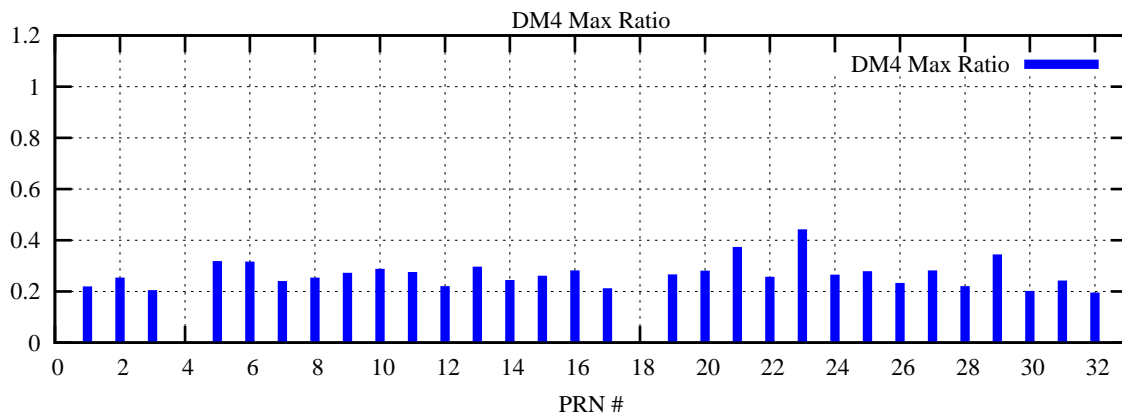

Ratio (PRN Bias/Threshold)

GpsWeek 2086 Day 1

Skinny (Type 0): PRN 8 22
Broad (Type 2): PRN 7 15 17 21 24