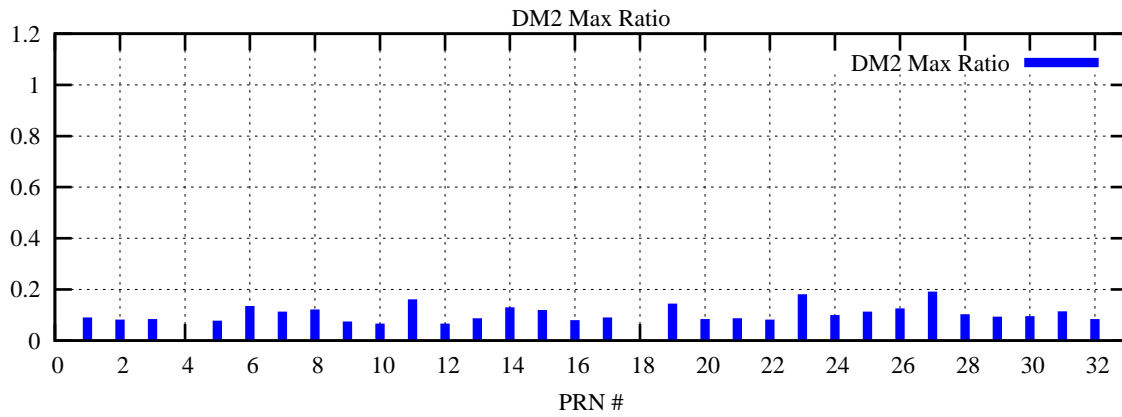

Ratio (PRN Bias/Threshold)

GpsWeek 2086 Day 1

Skinny (Type 0): PRN 8 22
Broad (Type 2): PRN 7 15 17 21 24