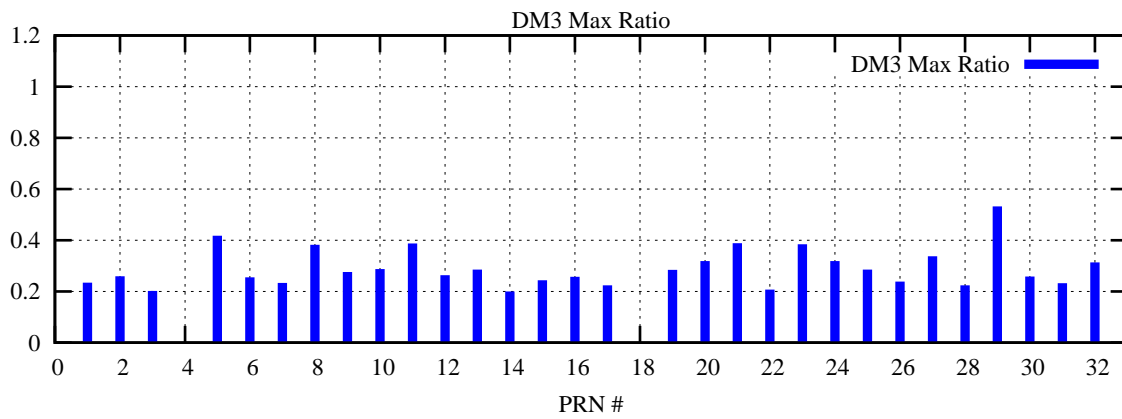

Ratio (PRN Bias/Threshold)

GpsWeek 2086 Day 1

Skinny (Type 0): PRN 8 22
Broad (Type 2): PRN 7 15 17 21 24