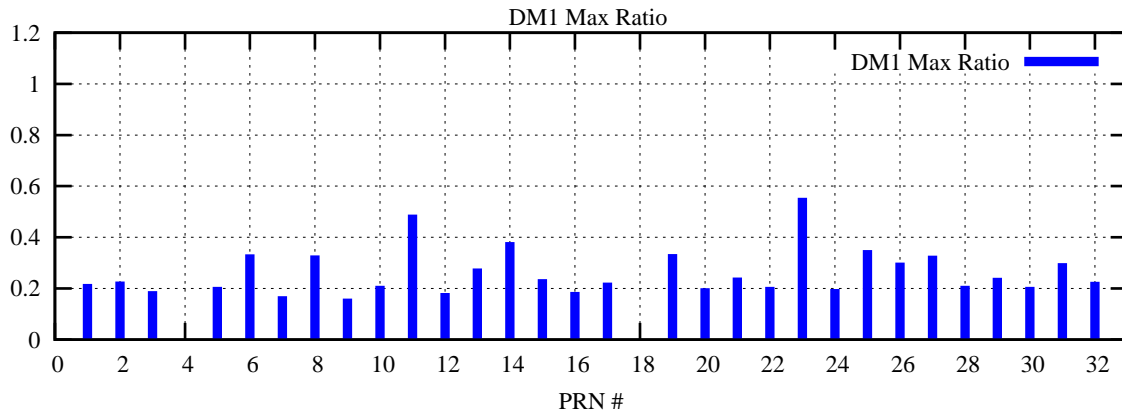

Ratio (PRN Bias/Threshold)

GpsWeek 2086 Day 1

Skinny (Type 0): PRN 8 22
Broad (Type 2): PRN 7 15 17 21 24