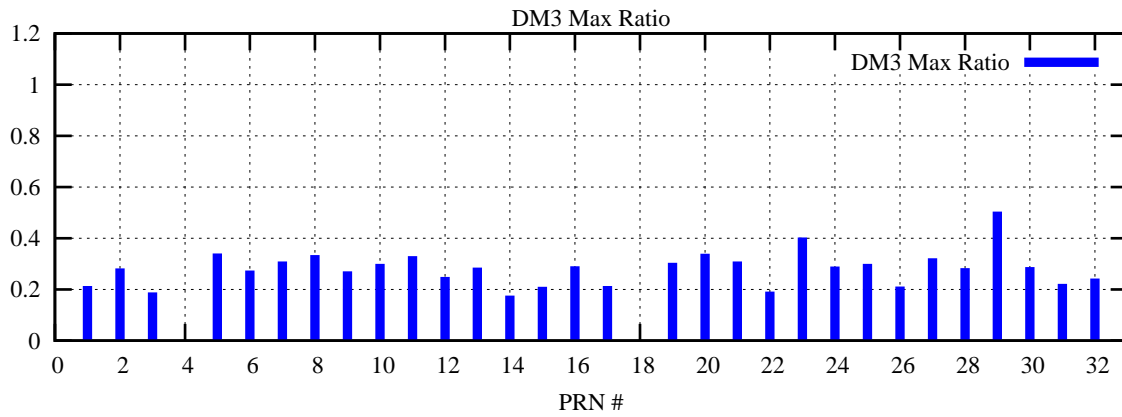

Ratio (PRN Bias/Threshold)

GpsWeek 2086 Day 2

Skinny (Type 0): PRN 8 22
Broad (Type 2): PRN 7 15 17 21 24