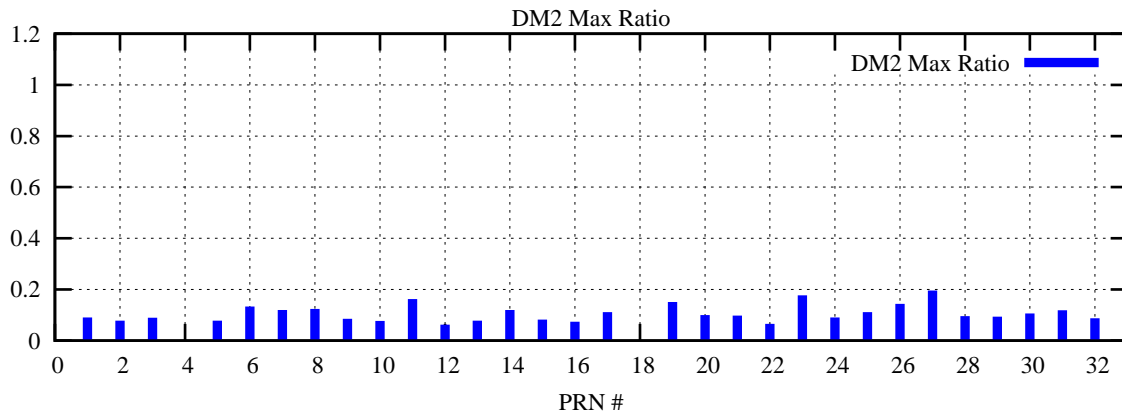

Ratio (PRN Bias/Threshold)

GpsWeek 2086 Day 2

Skinny (Type 0): PRN 8 22
Broad (Type 2): PRN 7 15 17 21 24