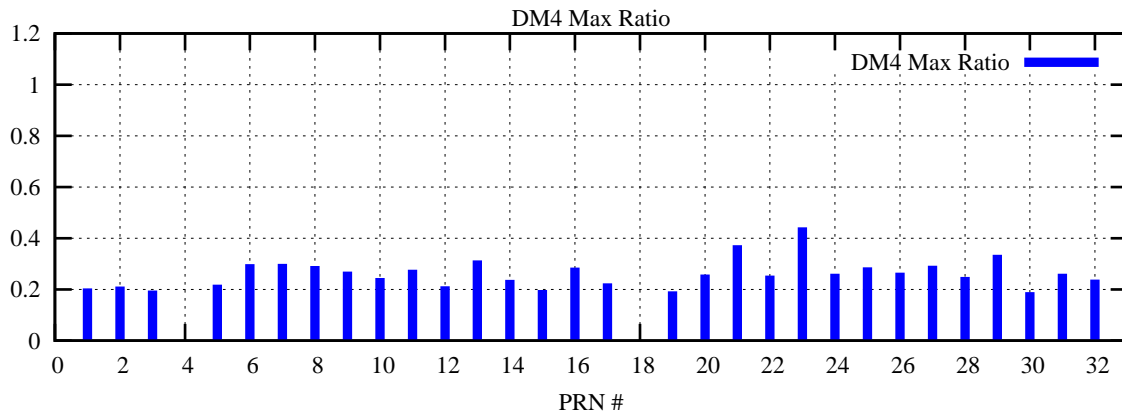

Ratio (PRN Bias/Threshold)

GpsWeek 2086 Day 2

Skinny (Type 0): PRN 8 22
Broad (Type 2): PRN 7 15 17 21 24