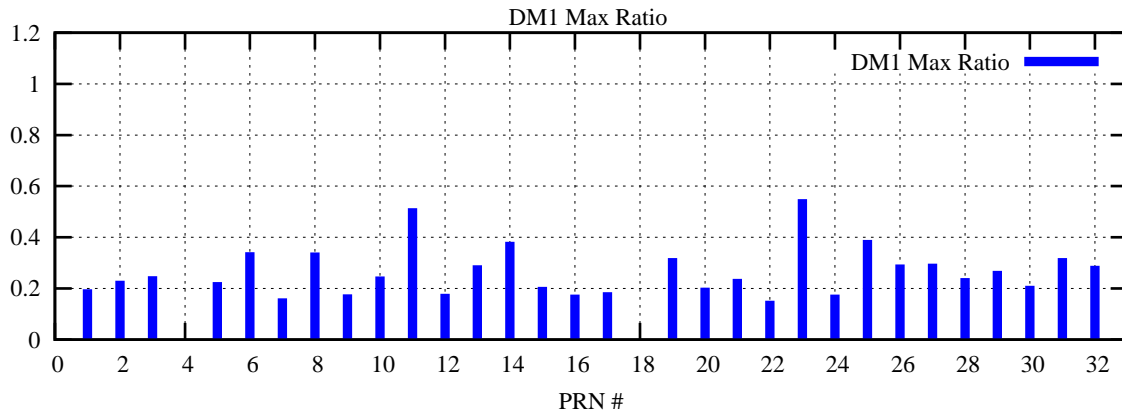

Ratio (PRN Bias/Threshold)

GpsWeek 2086 Day 2

Skinny (Type 0): PRN 8 22
Broad (Type 2): PRN 7 15 17 21 24