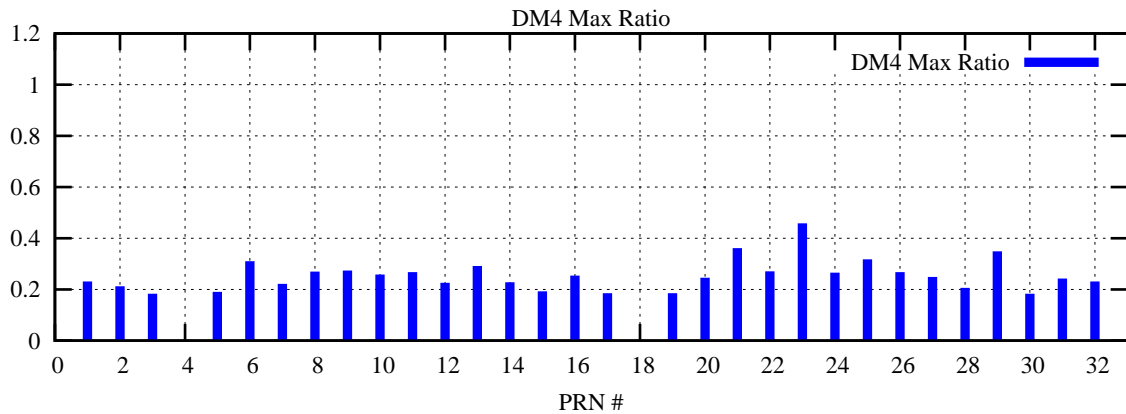

Ratio (PRN Bias/Threshold)

GpsWeek 2086 Day 3

Skinny (Type 0): PRN 8 22
Broad (Type 2): PRN 7 15 17 21 24