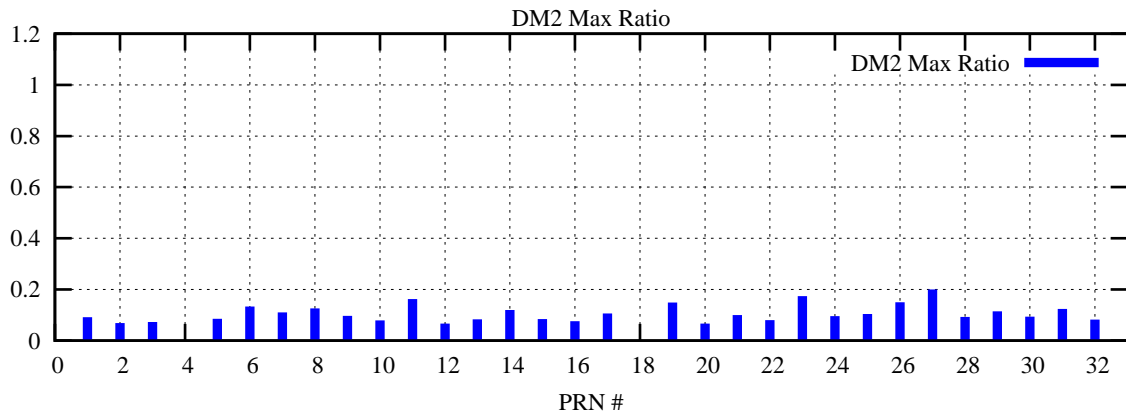

Ratio (PRN Bias/Threshold)

GpsWeek 2086 Day 3

Skinny (Type 0): PRN 8 22
Broad (Type 2): PRN 7 15 17 21 24