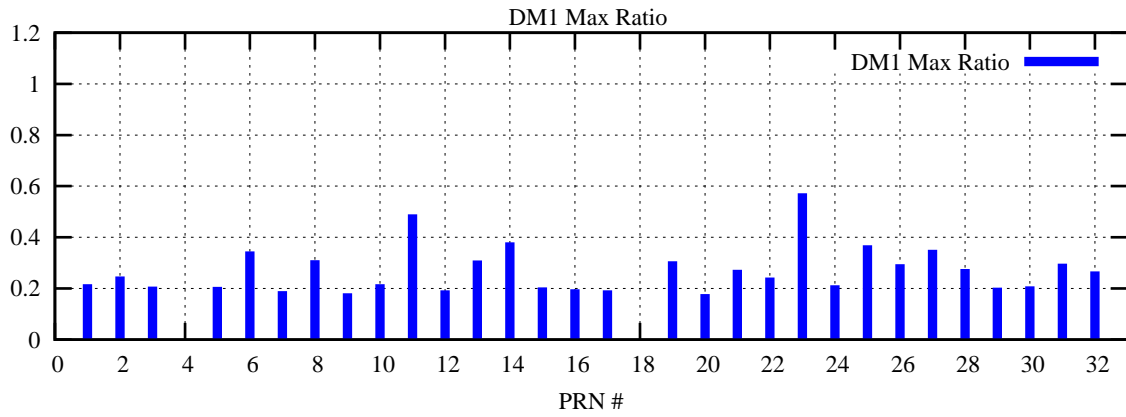

Ratio (PRN Bias/Threshold)

GpsWeek 2086 Day 3

Skinny (Type 0): PRN 8 22
Broad (Type 2): PRN 7 15 17 21 24