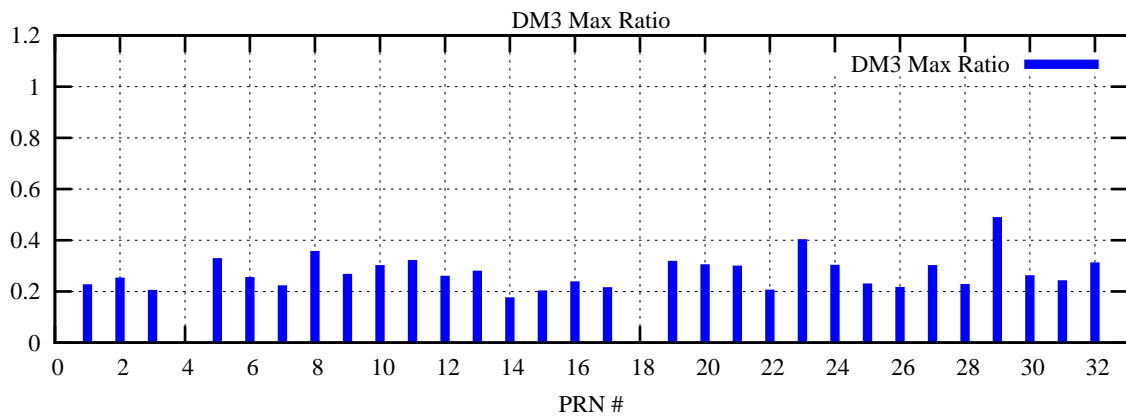

Ratio (PRN Bias/Threshold)

GpsWeek 2086 Day 3

Skinny (Type 0): PRN 8 22
Broad (Type 2): PRN 7 15 17 21 24