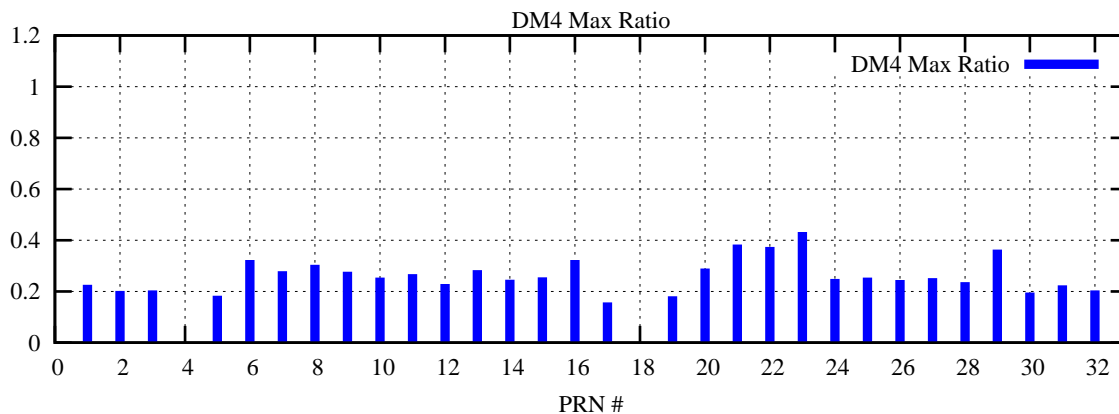

Ratio (PRN Bias/Threshold)

GpsWeek 2086 Day 4

Skinny (Type 0): PRN 8 22  
Broad (Type 2): PRN 7 15 17 21 24