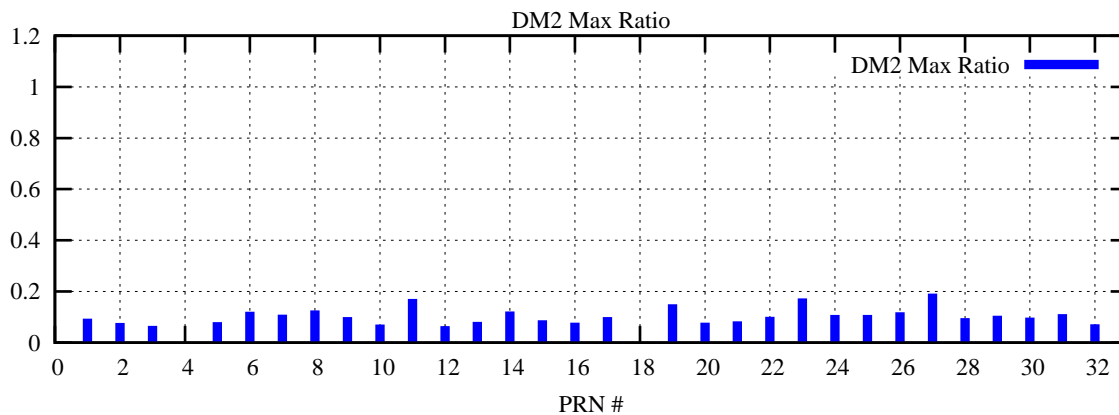

Ratio (PRN Bias/Threshold)

GpsWeek 2086 Day 4

Skinny (Type 0): PRN 8 22  
Broad (Type 2): PRN 7 15 17 21 24