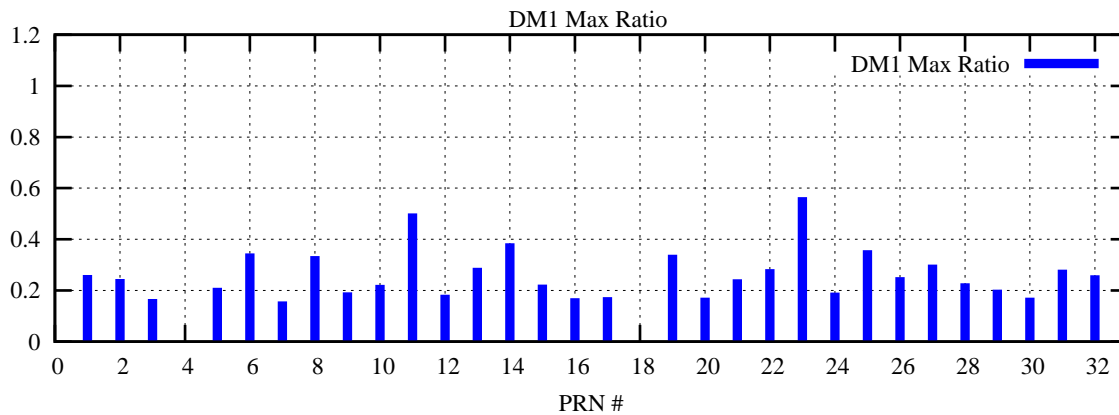

Ratio (PRN Bias/Threshold)

GpsWeek 2086 Day 4

Skinny (Type 0): PRN 8 22  
Broad (Type 2): PRN 7 15 17 21 24