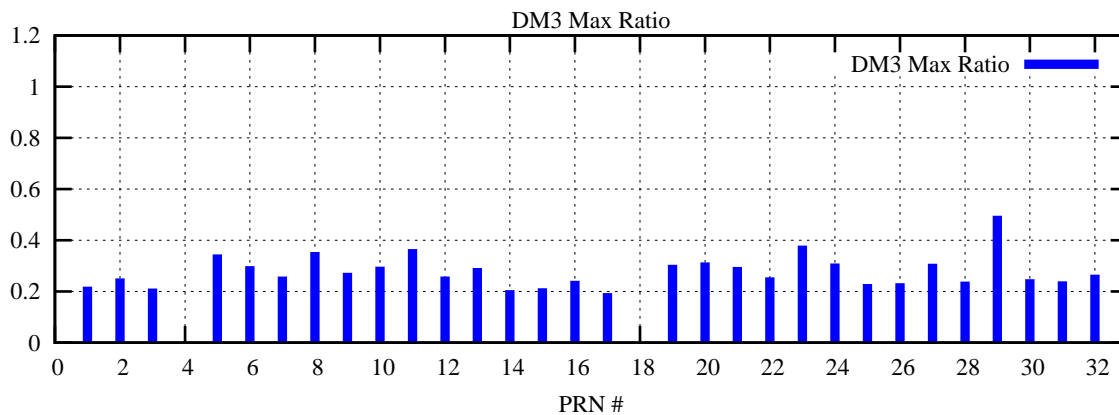

Ratio (PRN Bias/Threshold)

GpsWeek 2086 Day 4

Skinny (Type 0): PRN 8 22  
Broad (Type 2): PRN 7 15 17 21 24