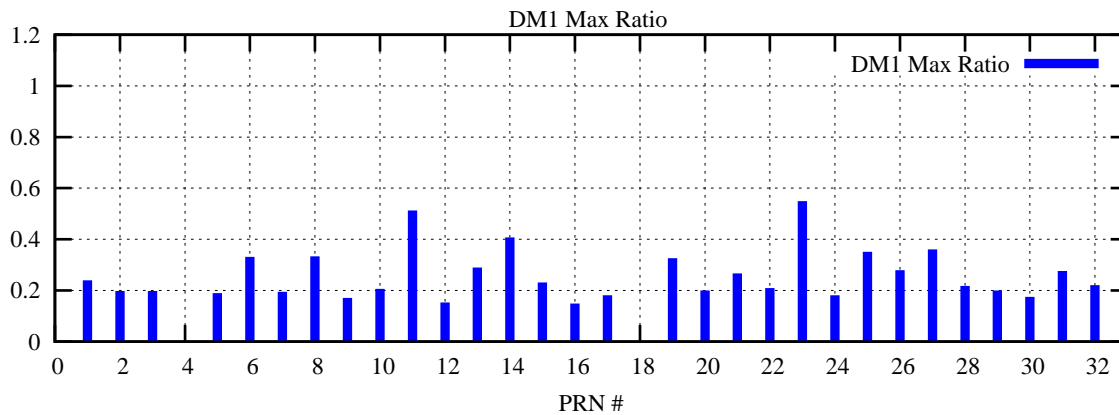

Ratio (PRN Bias/Threshold)

GpsWeek 2086 Day 5

Skinny (Type 0): PRN 8 22
Broad (Type 2): PRN 7 15 17 21 24