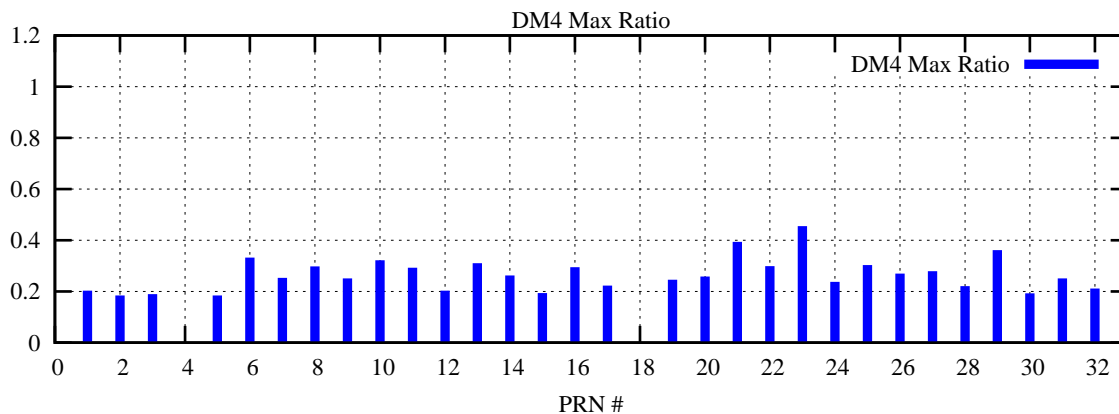

Ratio (PRN Bias/Threshold)

GpsWeek 2086 Day 5

Skinny (Type 0): PRN 8 22
Broad (Type 2): PRN 7 15 17 21 24