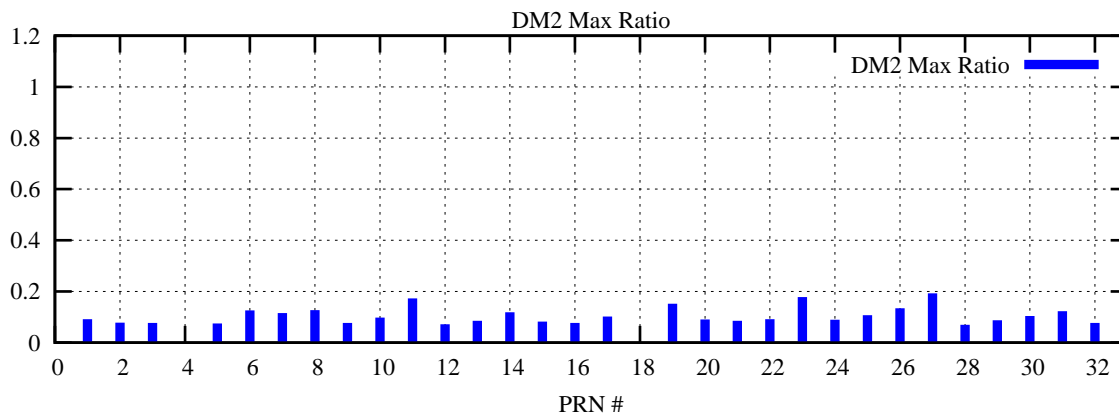

Ratio (PRN Bias/Threshold)

GpsWeek 2086 Day 5

Skinny (Type 0): PRN 8 22
Broad (Type 2): PRN 7 15 17 21 24