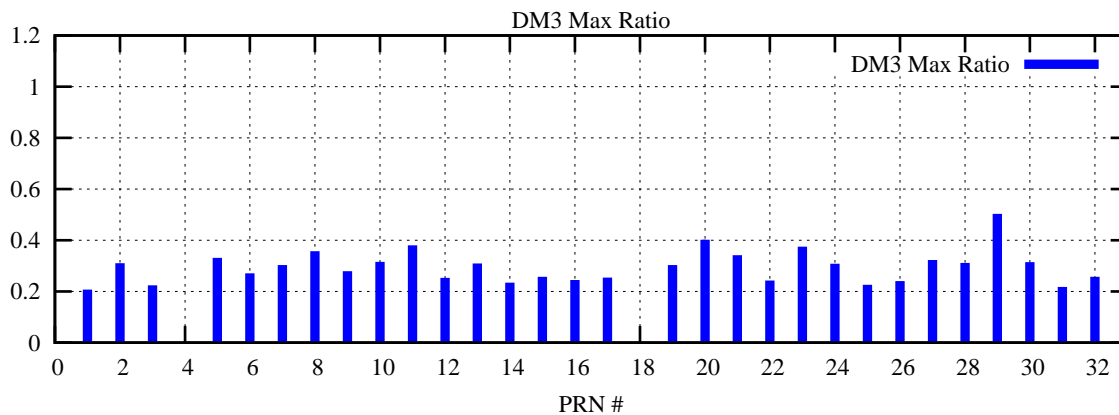

Ratio (PRN Bias/Threshold)

GpsWeek 2086 Day 5

Skinny (Type 0): PRN 8 22
Broad (Type 2): PRN 7 15 17 21 24