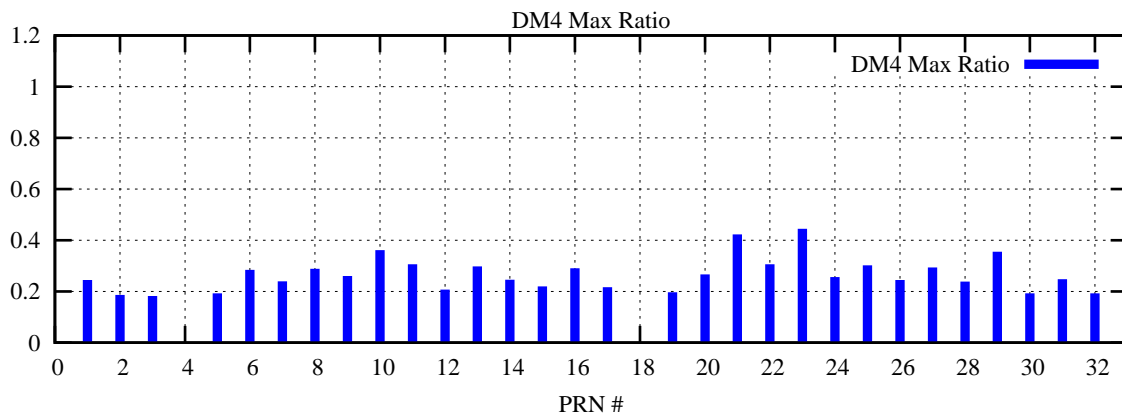

Ratio (PRN Bias/Threshold)

GpsWeek 2086 Day 6

Skinny (Type 0): PRN 8 22
Broad (Type 2): PRN 7 15 17 21 24