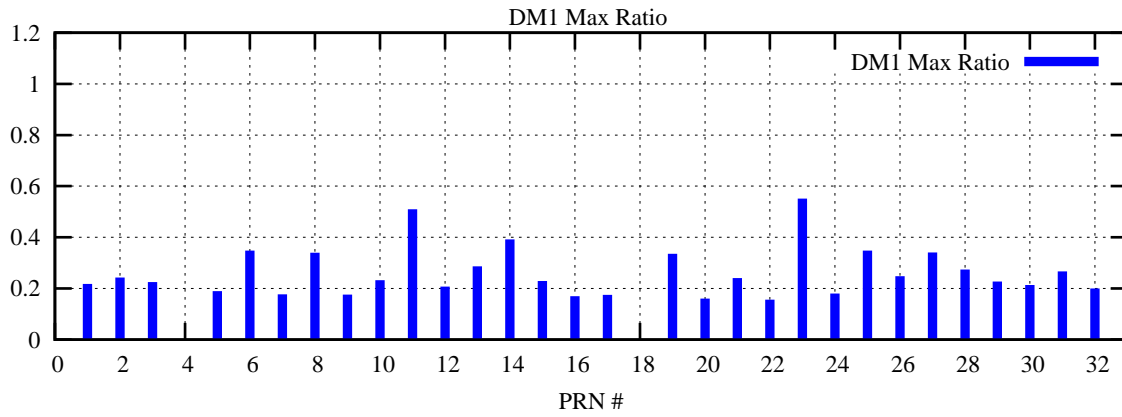

Ratio (PRN Bias/Threshold)

GpsWeek 2086 Day 6

Skinny (Type 0): PRN 8 22
Broad (Type 2): PRN 7 15 17 21 24