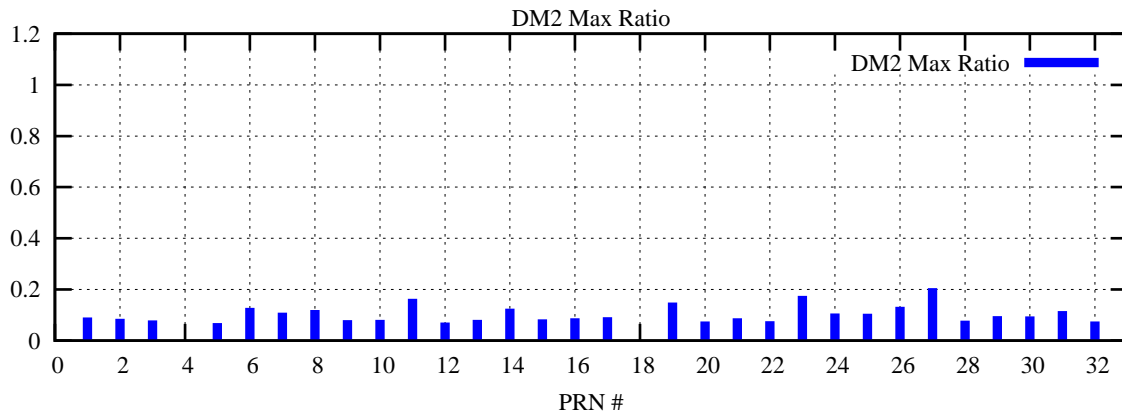

Ratio (PRN Bias/Threshold)

GpsWeek 2086 Day 6

Skinny (Type 0): PRN 8 22
Broad (Type 2): PRN 7 15 17 21 24