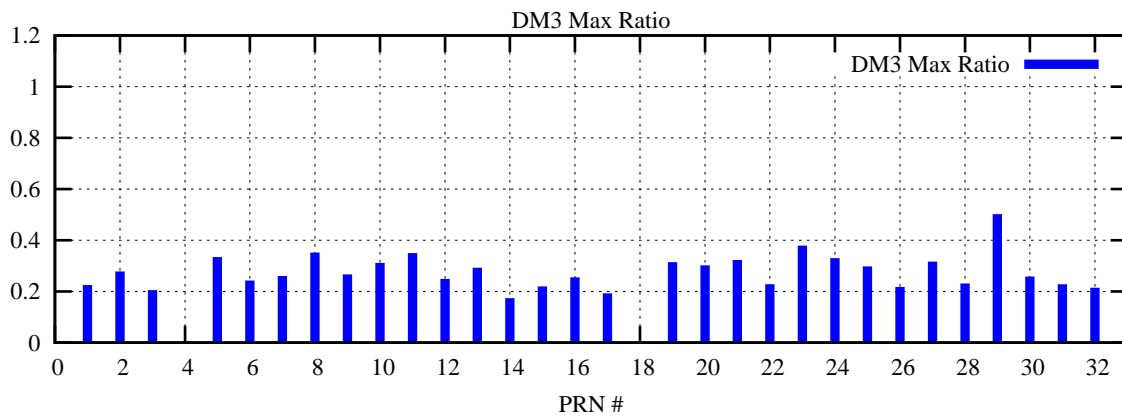

Ratio (PRN Bias/Threshold)

GpsWeek 2086 Day 6

Skinny (Type 0): PRN 8 22
Broad (Type 2): PRN 7 15 17 21 24