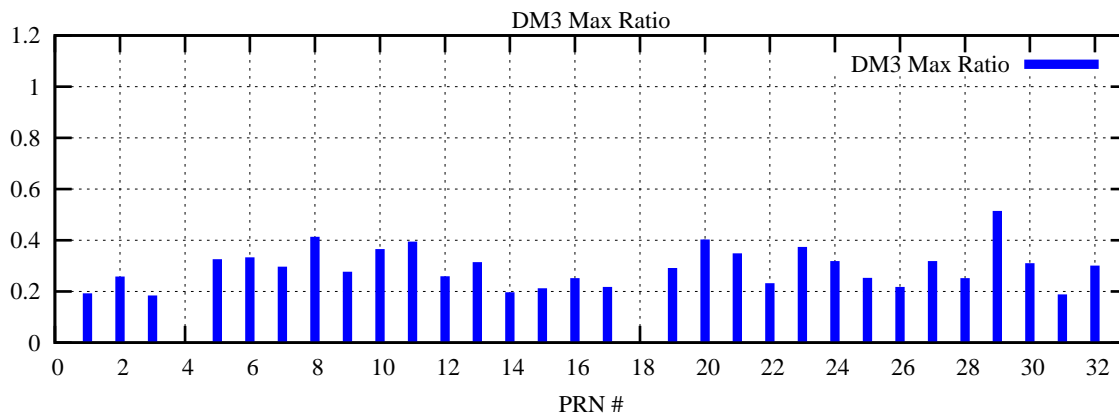

Ratio (PRN Bias/Threshold)

GpsWeek 2087 Day 0

Skinny (Type 0): PRN 8 22
Broad (Type 2): PRN 7 15 17 21 24