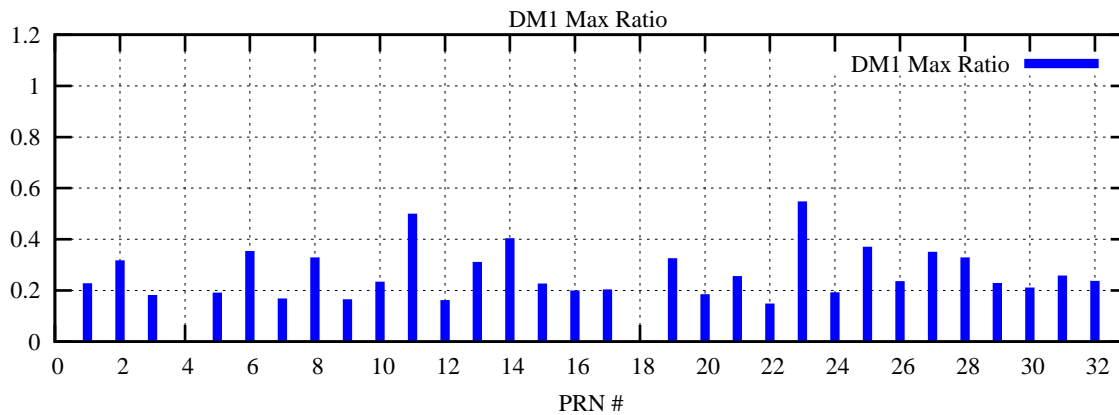

Ratio (PRN Bias/Threshold)

GpsWeek 2087 Day 0

Skinny (Type 0): PRN 8 22
Broad (Type 2): PRN 7 15 17 21 24