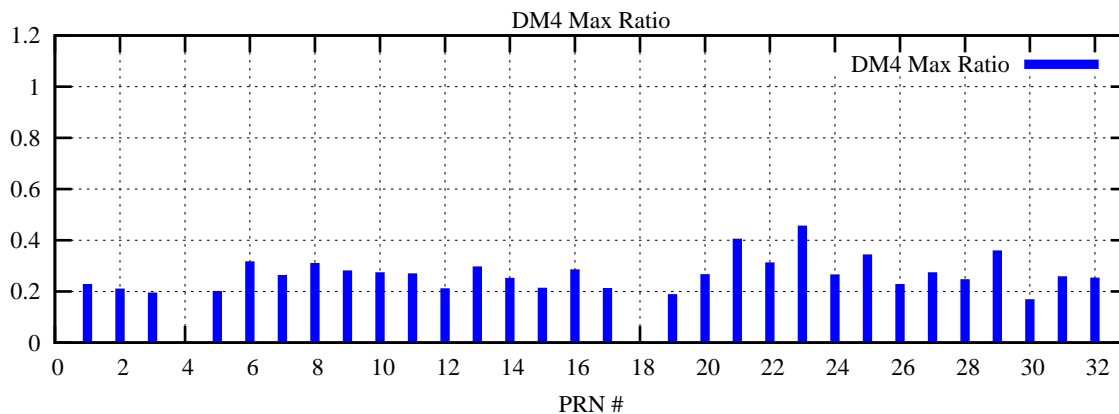

Ratio (PRN Bias/Threshold)

GpsWeek 2087 Day 0

Skinny (Type 0): PRN 8 22
Broad (Type 2): PRN 7 15 17 21 24