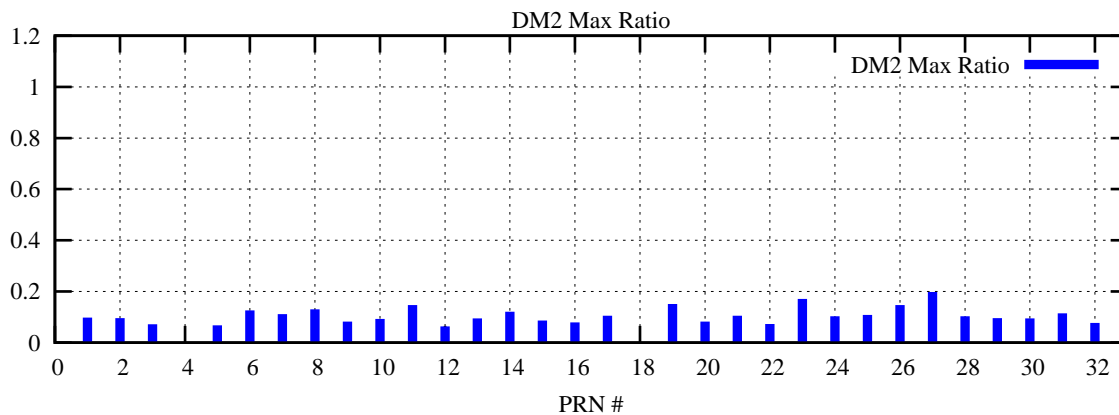

Ratio (PRN Bias/Threshold)

GpsWeek 2087 Day 0

Skinny (Type 0): PRN 8 22
Broad (Type 2): PRN 7 15 17 21 24