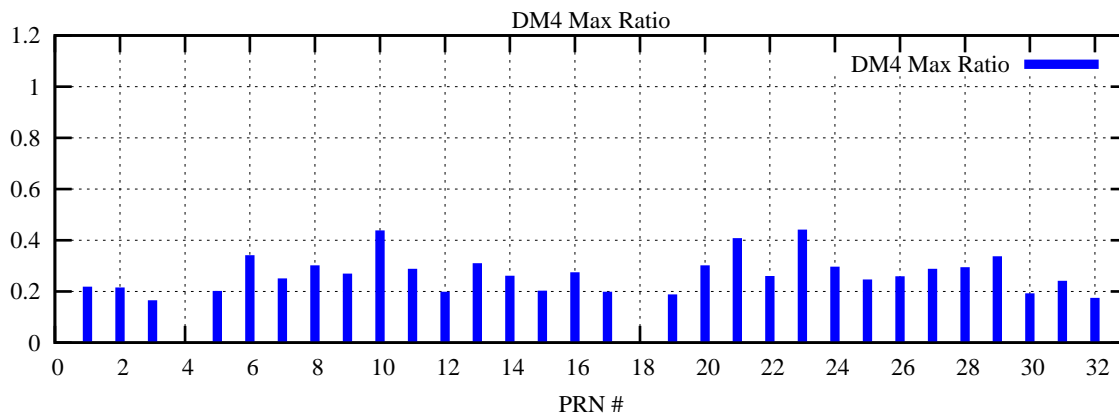

Ratio (PRN Bias/Threshold)

GpsWeek 2087 Day 3

Skinny (Type 0): PRN 8 22
Broad (Type 2): PRN 7 15 17 21 24