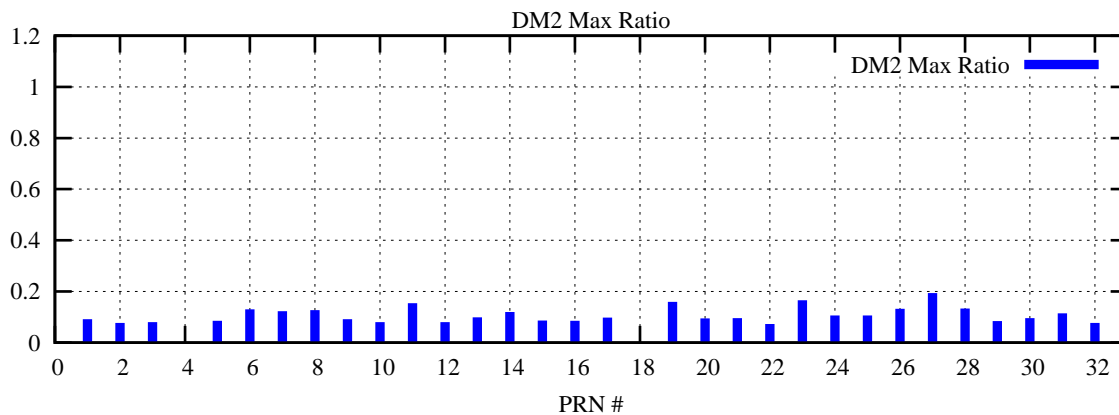

Ratio (PRN Bias/Threshold)

GpsWeek 2087 Day 3

Skinny (Type 0): PRN 8 22
Broad (Type 2): PRN 7 15 17 21 24