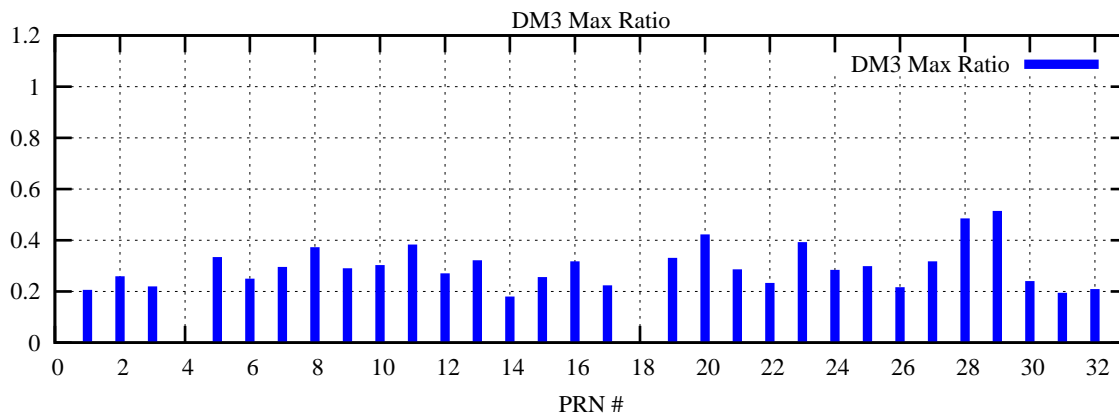

Ratio (PRN Bias/Threshold)

GpsWeek 2087 Day 3

Skinny (Type 0): PRN 8 22
Broad (Type 2): PRN 7 15 17 21 24