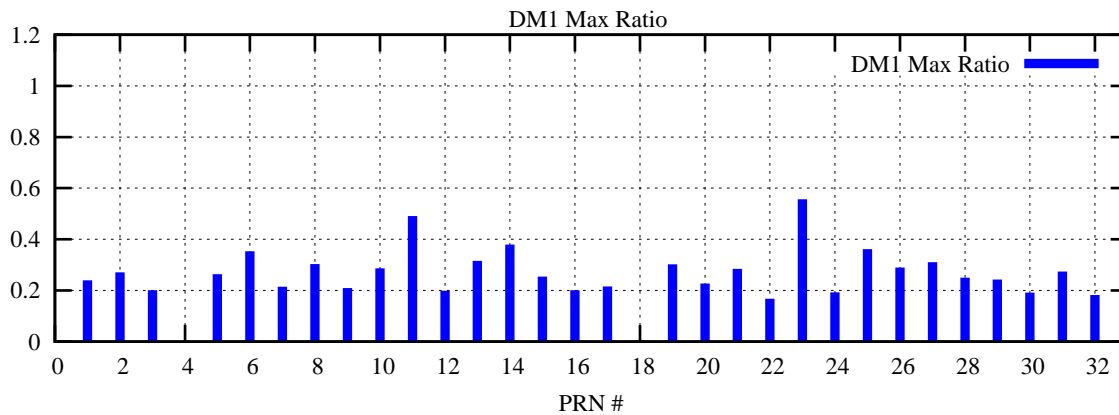

Ratio (PRN Bias/Threshold)

GpsWeek 2087 Day 3

Skinny (Type 0): PRN 8 22
Broad (Type 2): PRN 7 15 17 21 24