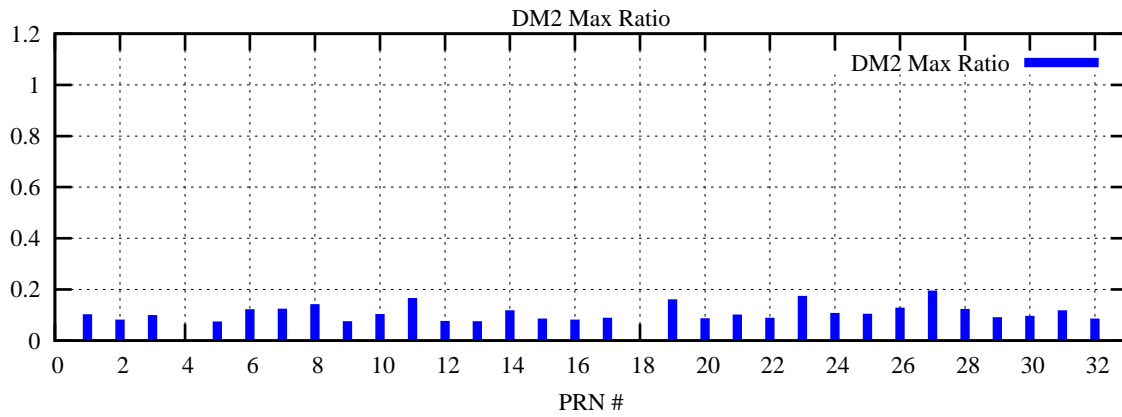

Ratio (PRN Bias/Threshold)

GpsWeek 2087 Day 4

Skinny (Type 0): PRN 8 22
Broad (Type 2): PRN 7 15 17 21 24