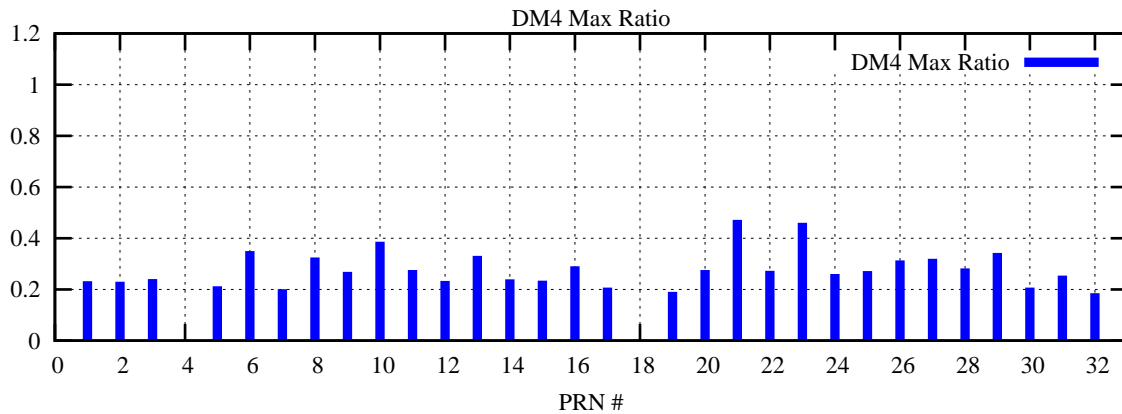

Ratio (PRN Bias/Threshold)

GpsWeek 2087 Day 4

Skinny (Type 0): PRN 8 22
Broad (Type 2): PRN 7 15 17 21 24