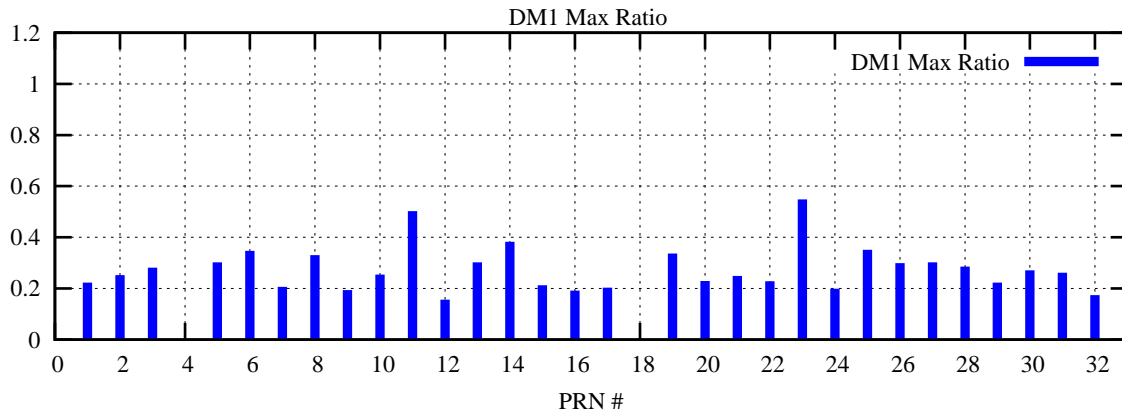

Ratio (PRN Bias/Threshold)

GpsWeek 2087 Day 4

Skinny (Type 0): PRN 8 22
Broad (Type 2): PRN 7 15 17 21 24