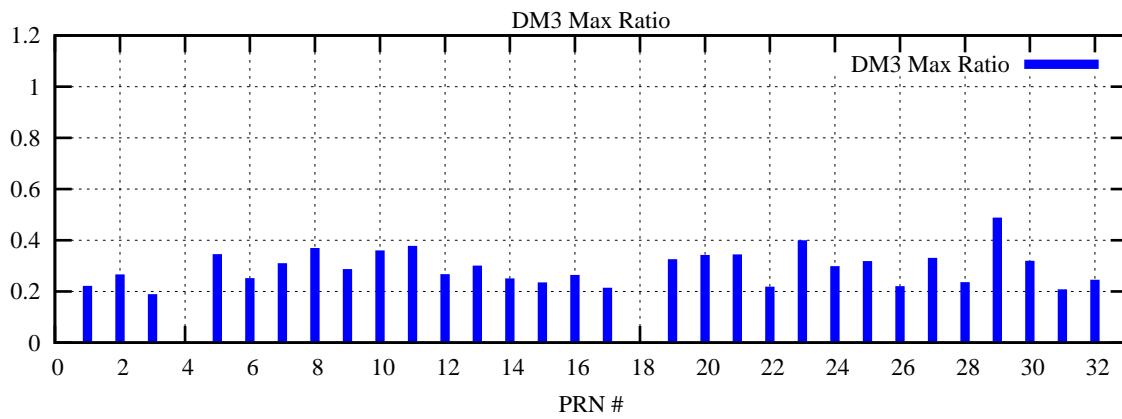

Ratio (PRN Bias/Threshold)

GpsWeek 2087 Day 4

Skinny (Type 0): PRN 8 22
Broad (Type 2): PRN 7 15 17 21 24