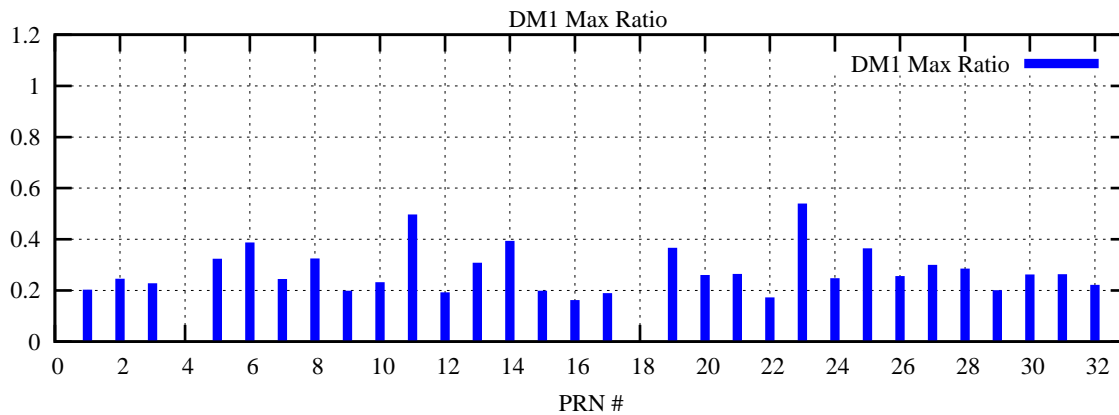

Ratio (PRN Bias/Threshold)

GpsWeek 2087 Day 5

Skinny (Type 0): PRN 8 22
Broad (Type 2): PRN 7 15 17 21 24