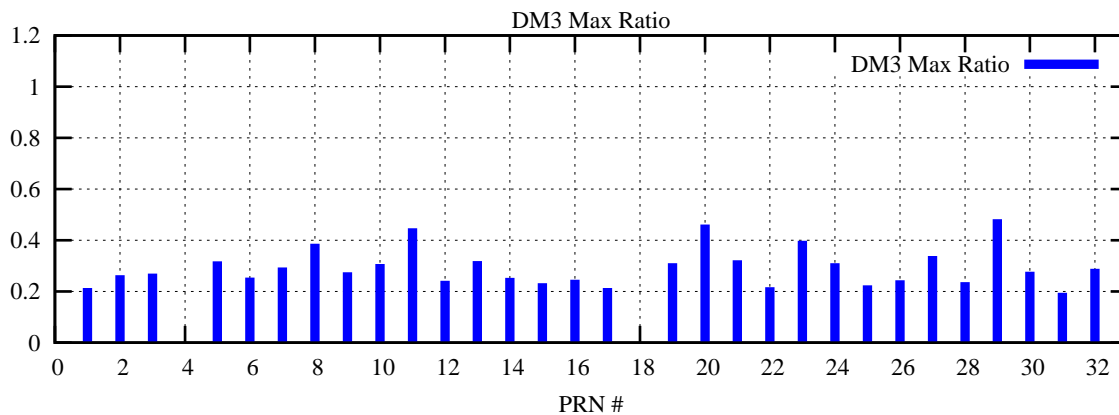

Ratio (PRN Bias/Threshold)

GpsWeek 2087 Day 5

Skinny (Type 0): PRN 8 22
Broad (Type 2): PRN 7 15 17 21 24