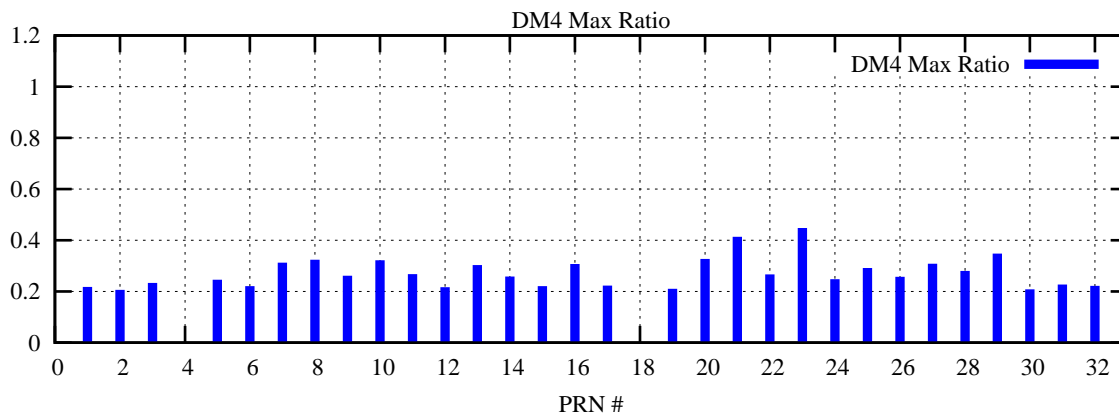

Ratio (PRN Bias/Threshold)

GpsWeek 2087 Day 5

Skinny (Type 0): PRN 8 22
Broad (Type 2): PRN 7 15 17 21 24