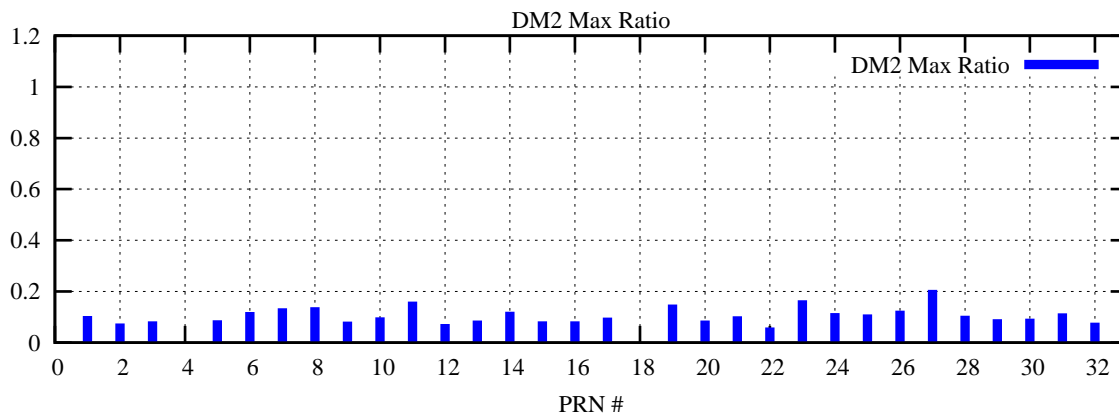

Ratio (PRN Bias/Threshold)

GpsWeek 2087 Day 5

Skinny (Type 0): PRN 8 22
Broad (Type 2): PRN 7 15 17 21 24