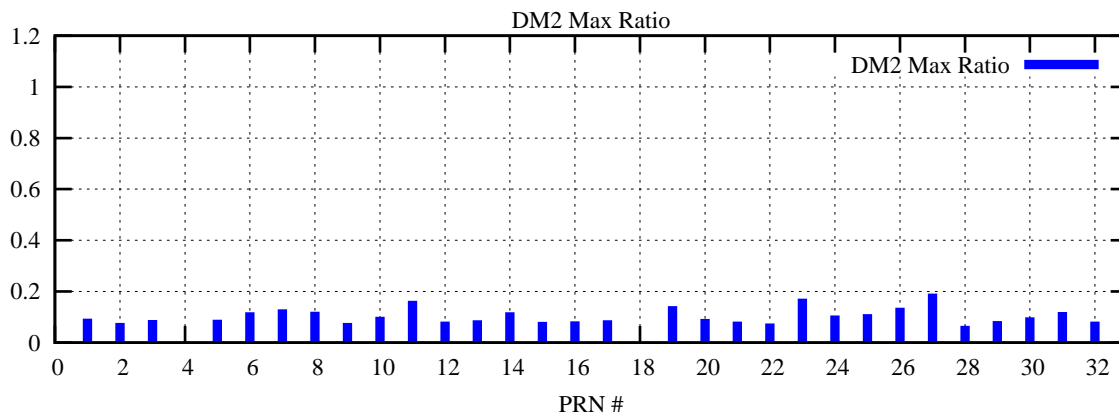

Ratio (PRN Bias/Threshold)

GpsWeek 2087 Day 6

Skinny (Type 0): PRN 8 22
Broad (Type 2): PRN 7 15 17 21 24