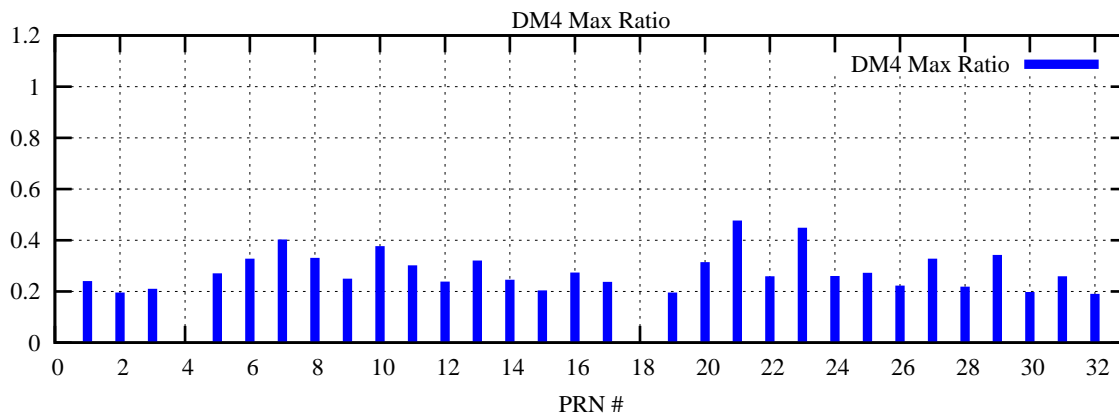

Ratio (PRN Bias/Threshold)

GpsWeek 2087 Day 6

Skinny (Type 0): PRN 8 22
Broad (Type 2): PRN 7 15 17 21 24