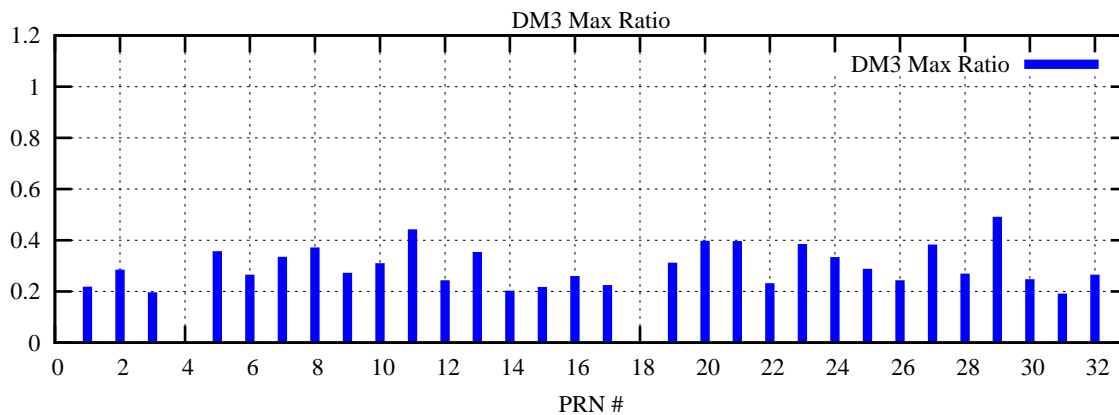

Ratio (PRN Bias/Threshold)

GpsWeek 2087 Day 6

Skinny (Type 0): PRN 8 22
Broad (Type 2): PRN 7 15 17 21 24