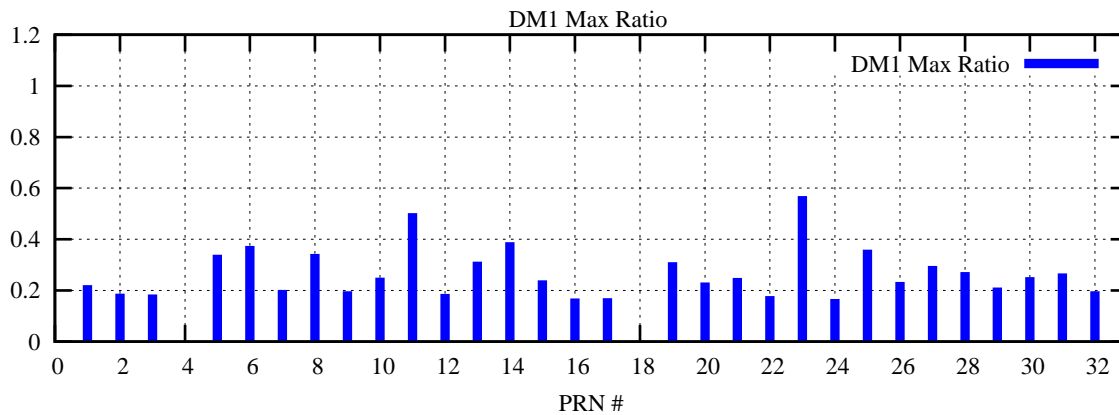

Ratio (PRN Bias/Threshold)

GpsWeek 2087 Day 6

Skinny (Type 0): PRN 8 22
Broad (Type 2): PRN 7 15 17 21 24