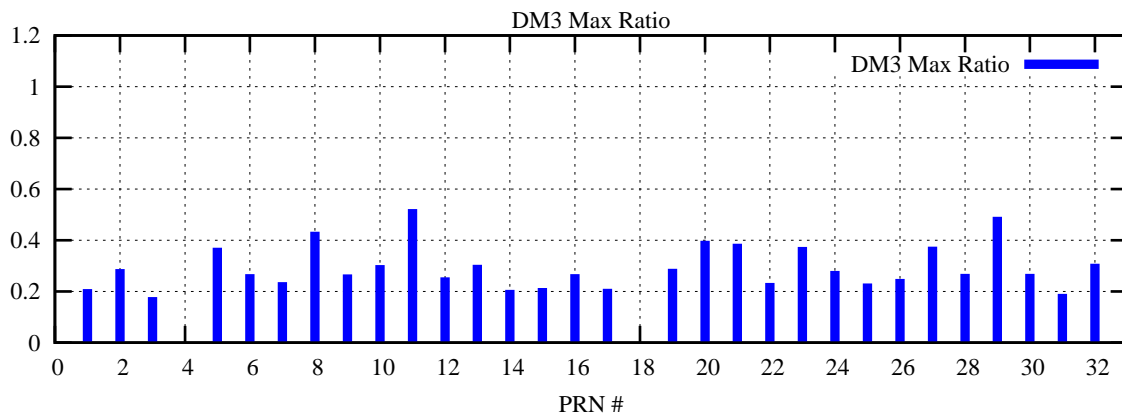

Ratio (PRN Bias/Threshold)

GpsWeek 2088 Day 0

Skinny (Type 0): PRN 8 22
Broad (Type 2): PRN 7 15 17 21 24