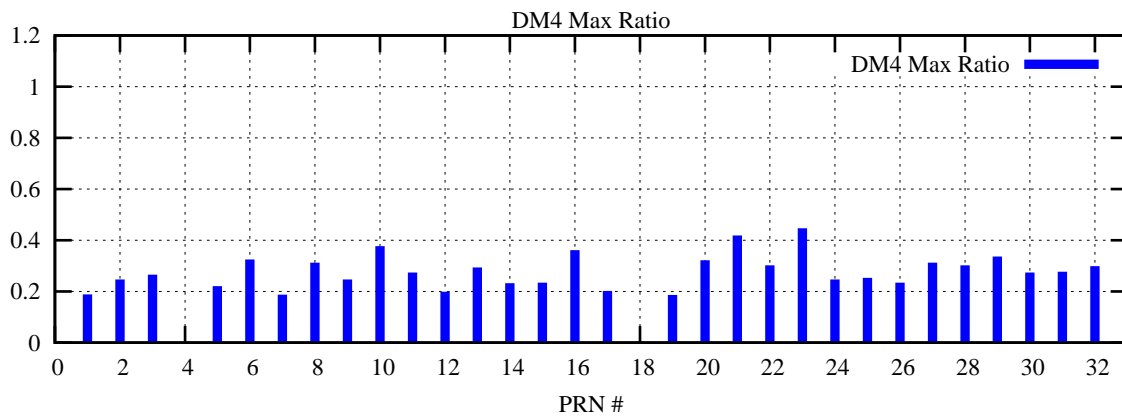

Ratio (PRN Bias/Threshold)

GpsWeek 2088 Day 0

Skinny (Type 0): PRN 8 22
Broad (Type 2): PRN 7 15 17 21 24