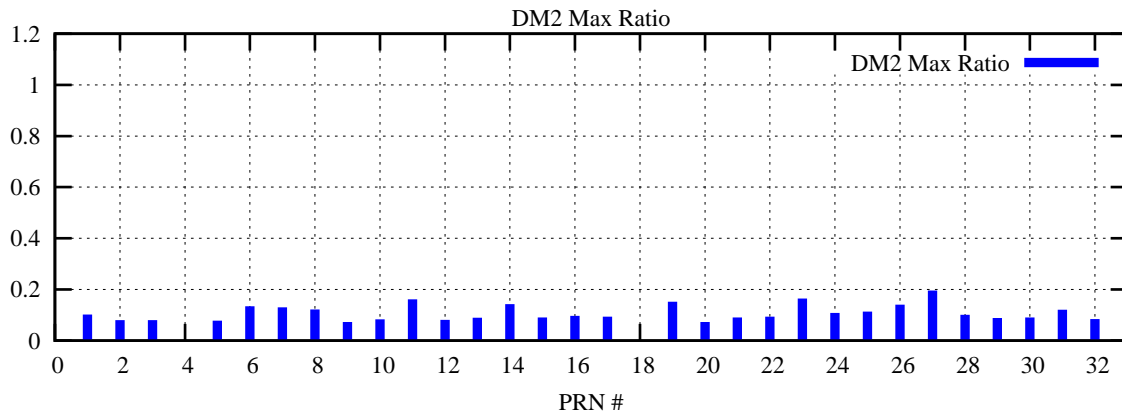

Ratio (PRN Bias/Threshold)

GpsWeek 2088 Day 0

Skinny (Type 0): PRN 8 22
Broad (Type 2): PRN 7 15 17 21 24