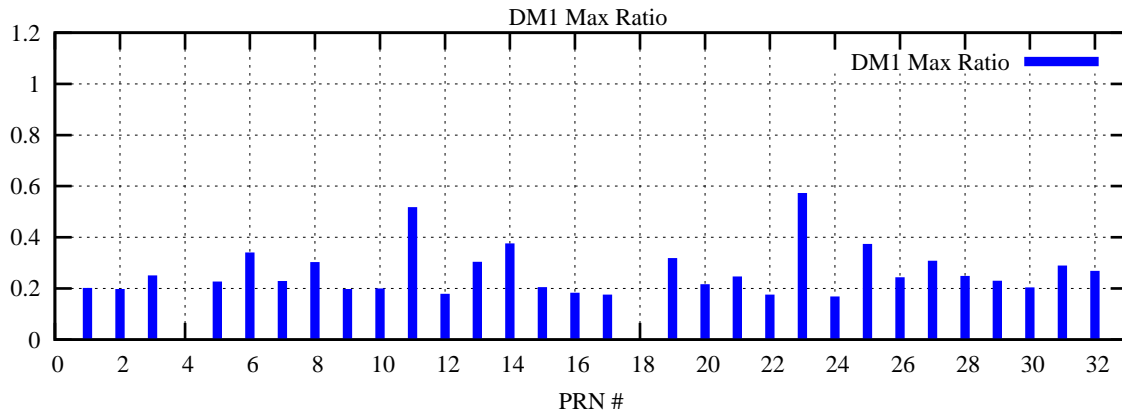

Ratio (PRN Bias/Threshold)

GpsWeek 2088 Day 0

Skinny (Type 0): PRN 8 22
Broad (Type 2): PRN 7 15 17 21 24