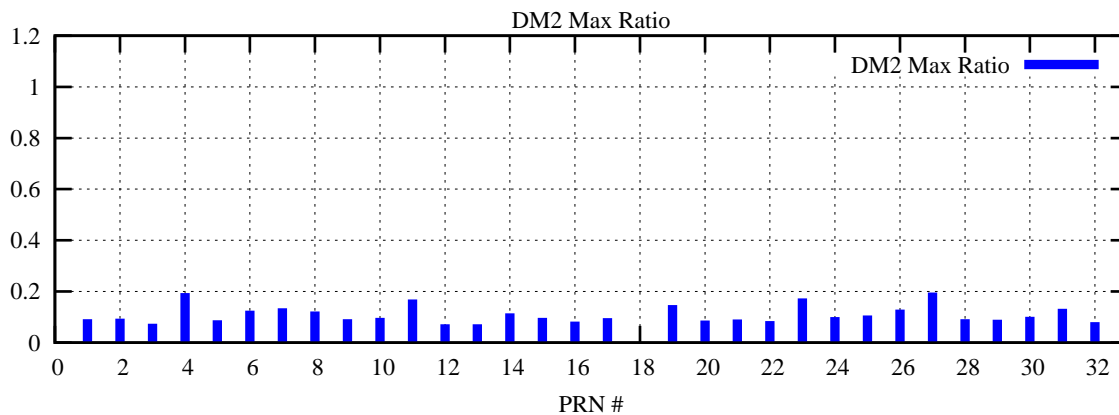

Ratio (PRN Bias/Threshold)

GpsWeek 2088 Day 1

Skinny (Type 0): PRN 8 22  
Broad (Type 2): PRN 7 15 17 21 24