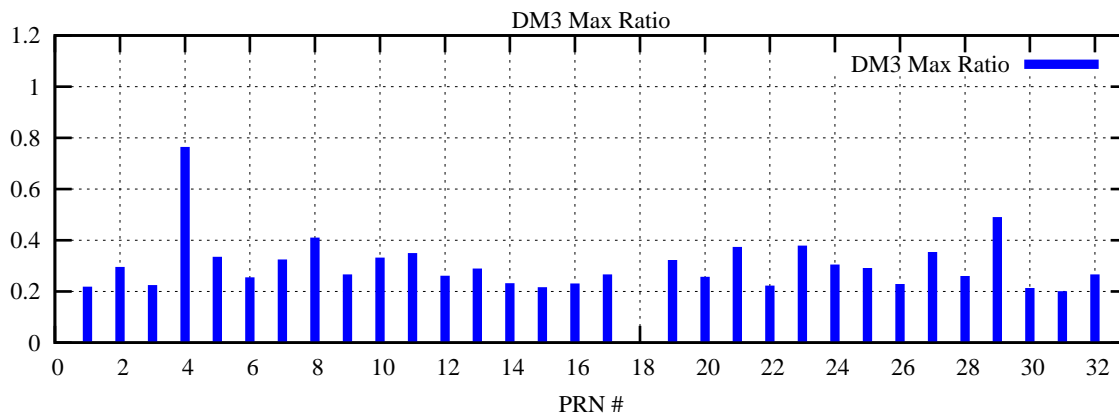

Ratio (PRN Bias/Threshold)

GpsWeek 2088 Day 1

Skinny (Type 0): PRN 8 22  
Broad (Type 2): PRN 7 15 17 21 24