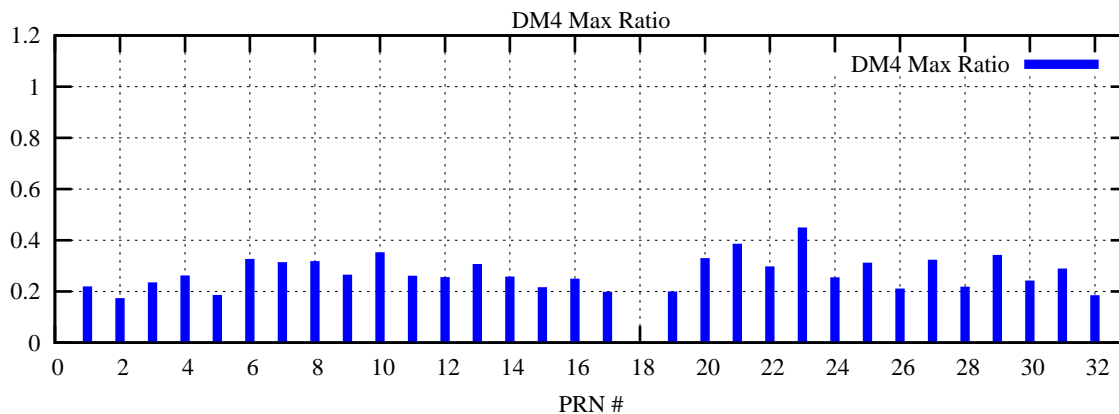

Ratio (PRN Bias/Threshold)

GpsWeek 2088 Day 1

Skinny (Type 0): PRN 8 22  
Broad (Type 2): PRN 7 15 17 21 24