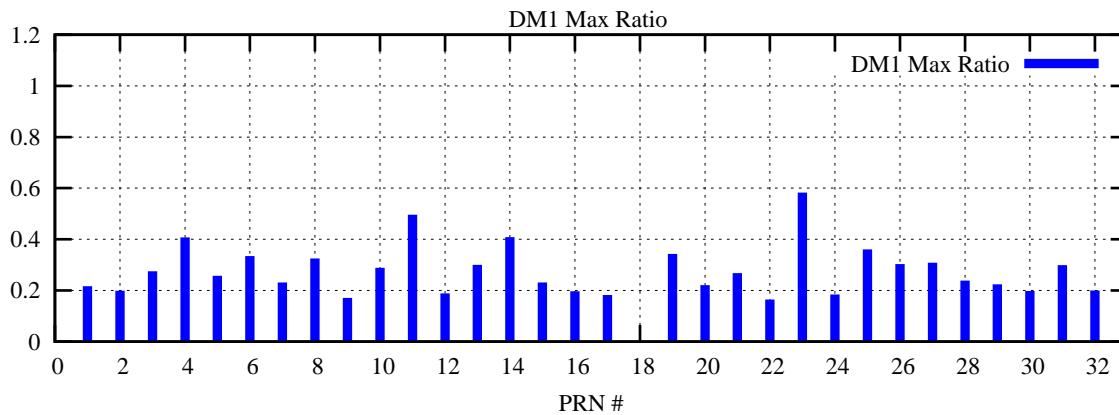

Ratio (PRN Bias/Threshold)

GpsWeek 2088 Day 1

Skinny (Type 0): PRN 8 22  
Broad (Type 2): PRN 7 15 17 21 24