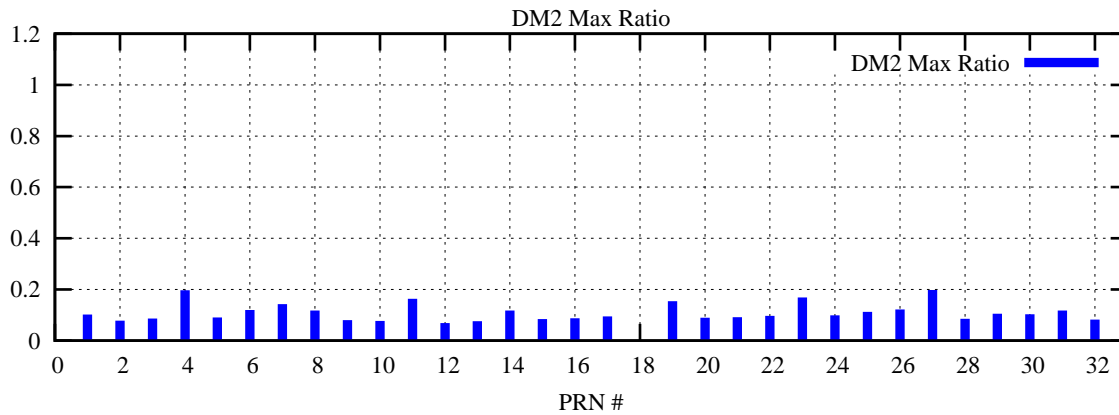

Ratio (PRN Bias/Threshold)

GpsWeek 2088 Day 4

Skinny (Type 0): PRN 8 22
Broad (Type 2): PRN 7 15 17 21 24