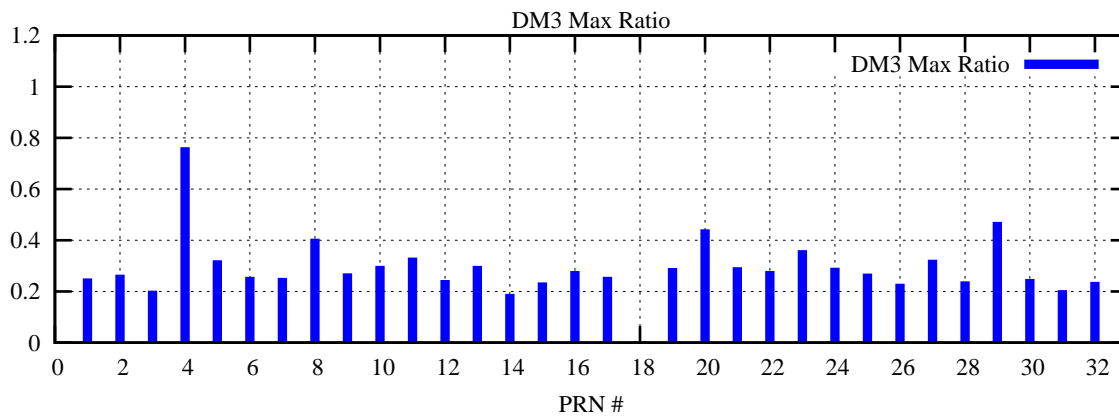

Ratio (PRN Bias/Threshold)

GpsWeek 2088 Day 4

Skinny (Type 0): PRN 8 22
Broad (Type 2): PRN 7 15 17 21 24