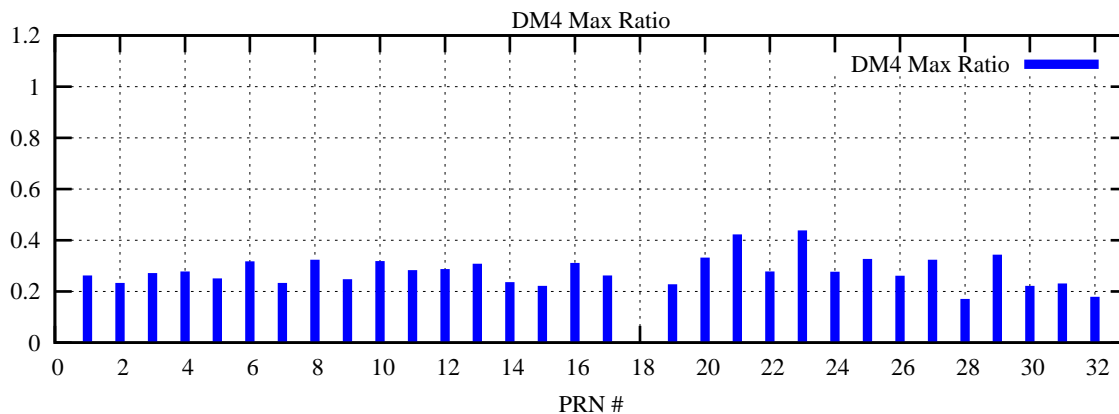

Ratio (PRN Bias/Threshold)

GpsWeek 2088 Day 4

Skinny (Type 0): PRN 8 22
Broad (Type 2): PRN 7 15 17 21 24