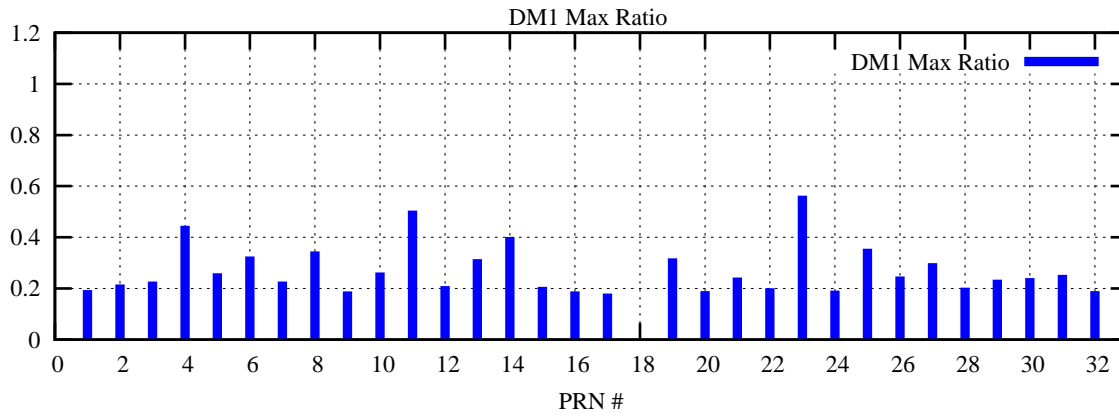

Ratio (PRN Bias/Threshold)

GpsWeek 2088 Day 4

Skinny (Type 0): PRN 8 22
Broad (Type 2): PRN 7 15 17 21 24