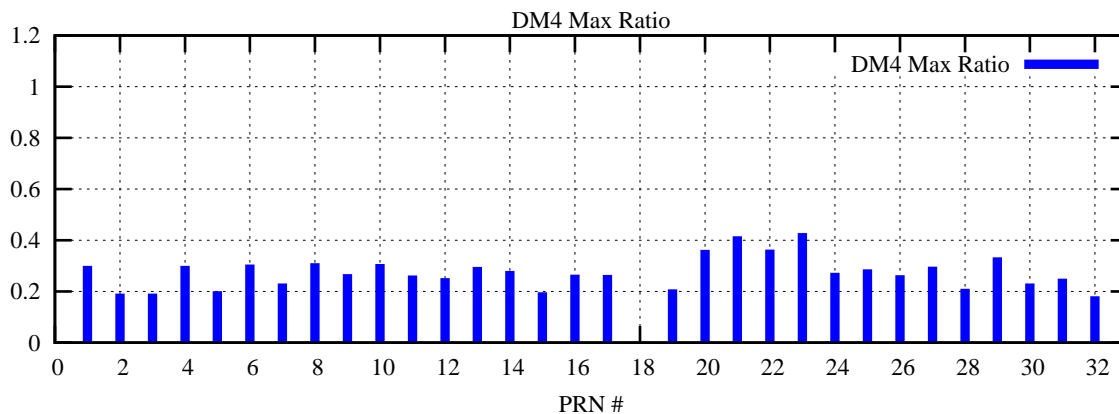

Ratio (PRN Bias/Threshold)

GpsWeek 2088 Day 5

Skinny (Type 0): PRN 8 22  
Broad (Type 2): PRN 7 15 17 21 24