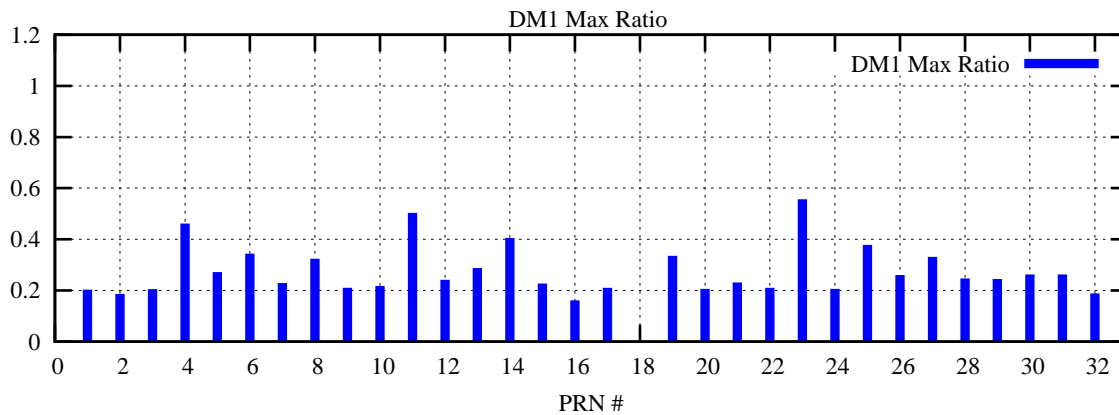

Ratio (PRN Bias/Threshold)

GpsWeek 2088 Day 5

Skinny (Type 0): PRN 8 22  
Broad (Type 2): PRN 7 15 17 21 24