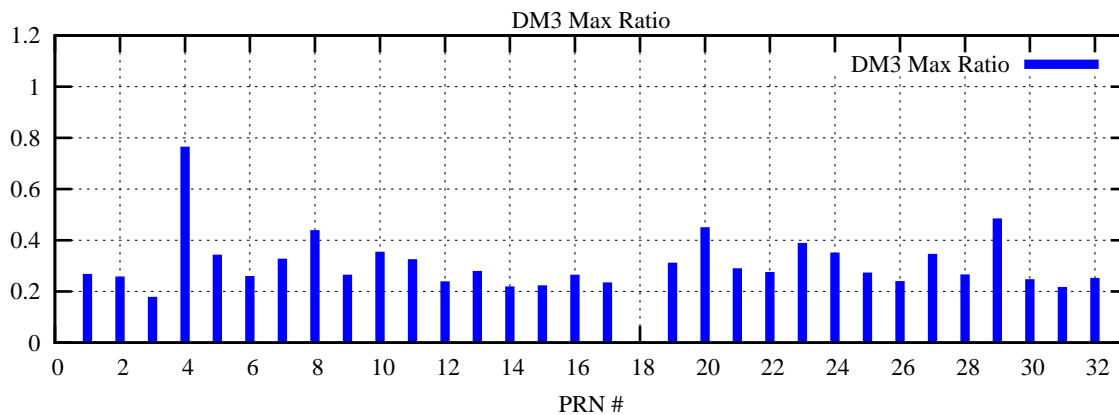

Ratio (PRN Bias/Threshold)

GpsWeek 2088 Day 5

Skinny (Type 0): PRN 8 22  
Broad (Type 2): PRN 7 15 17 21 24