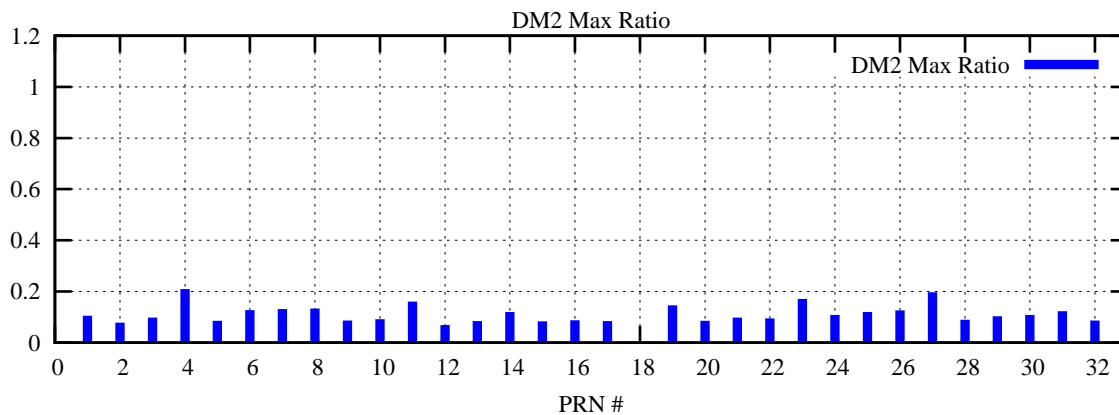

Ratio (PRN Bias/Threshold)

GpsWeek 2088 Day 5

Skinny (Type 0): PRN 8 22  
Broad (Type 2): PRN 7 15 17 21 24