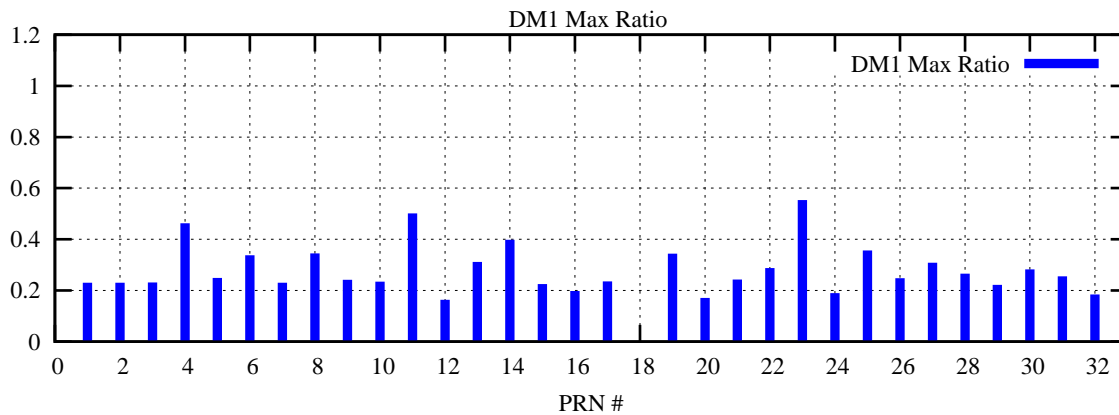

Ratio (PRN Bias/Threshold)

GpsWeek 2089 Day 0

Skinny (Type 0): PRN 8 22  
Broad (Type 2): PRN 7 15 17 21 24