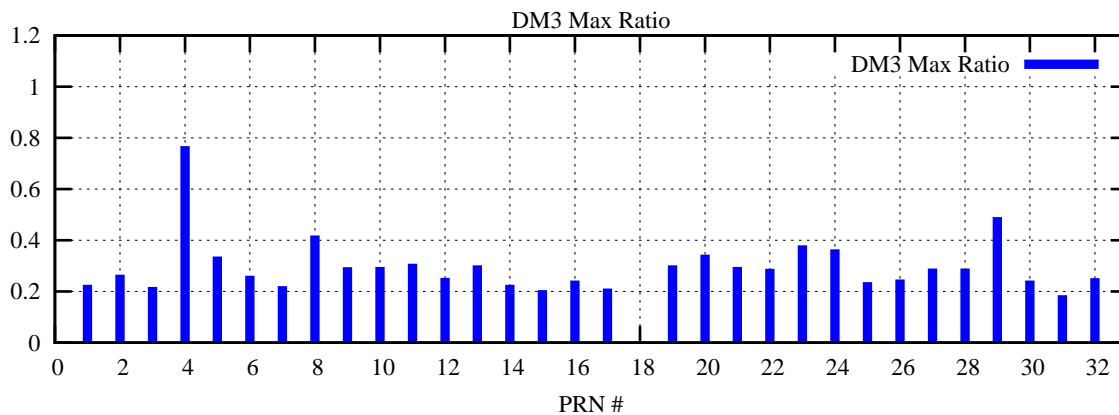

Ratio (PRN Bias/Threshold)

GpsWeek 2089 Day 0

Skinny (Type 0): PRN 8 22  
Broad (Type 2): PRN 7 15 17 21 24