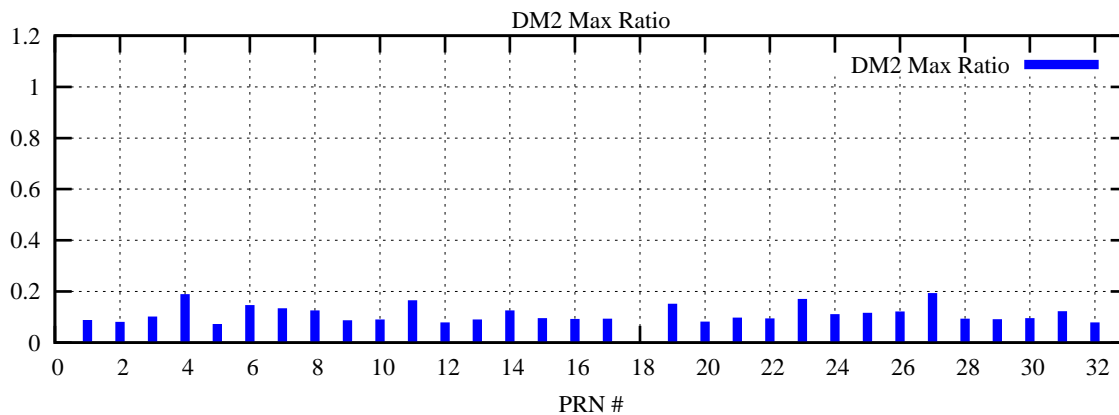

Ratio (PRN Bias/Threshold)

GpsWeek 2089 Day 0

Skinny (Type 0): PRN 8 22  
Broad (Type 2): PRN 7 15 17 21 24