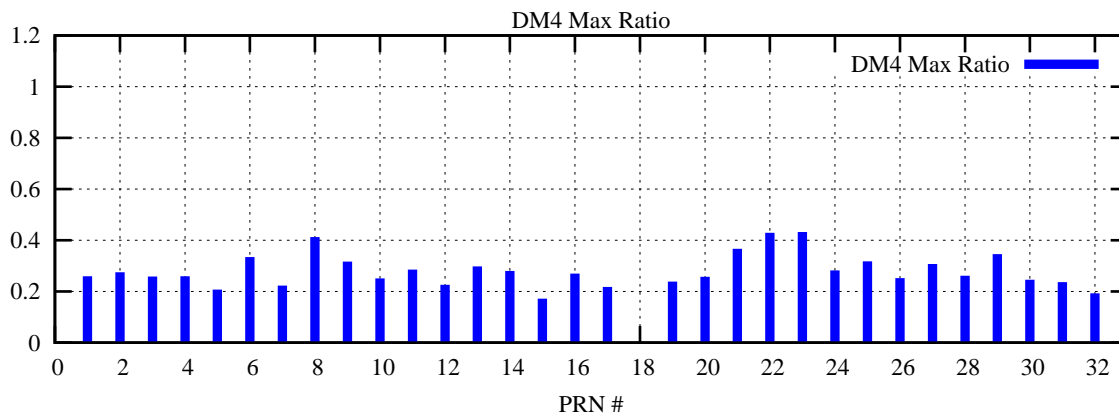

Ratio (PRN Bias/Threshold)

GpsWeek 2089 Day 0

Skinny (Type 0): PRN 8 22  
Broad (Type 2): PRN 7 15 17 21 24