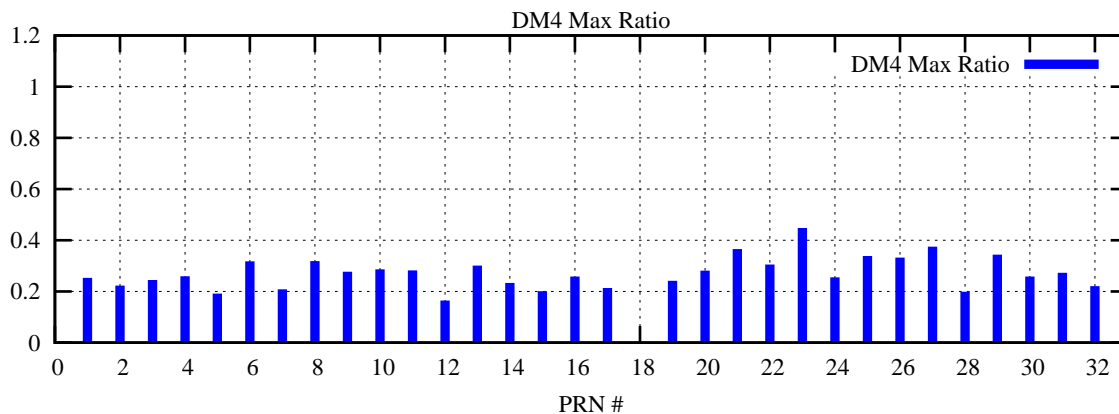

Ratio (PRN Bias/Threshold)

GpsWeek 2089 Day 1

Skinny (Type 0): PRN 8 22  
Broad (Type 2): PRN 7 15 17 21 24