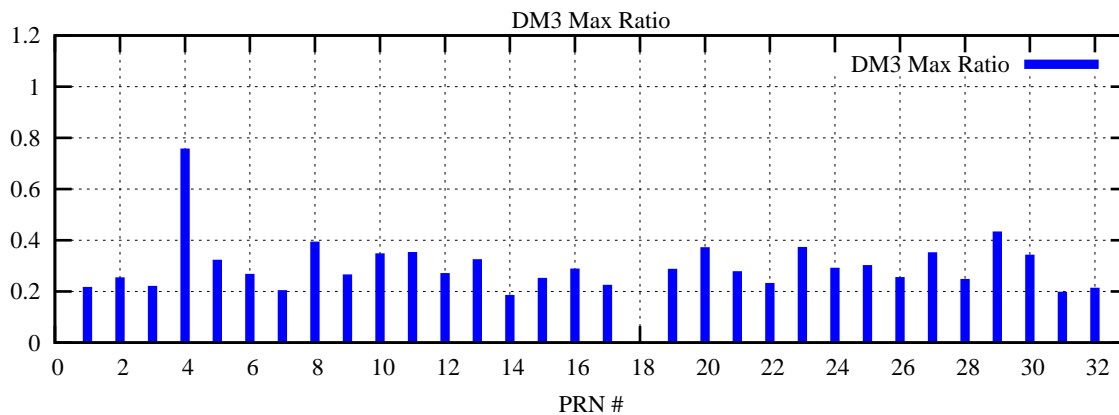

Ratio (PRN Bias/Threshold)

GpsWeek 2089 Day 1

Skinny (Type 0): PRN 8 22  
Broad (Type 2): PRN 7 15 17 21 24