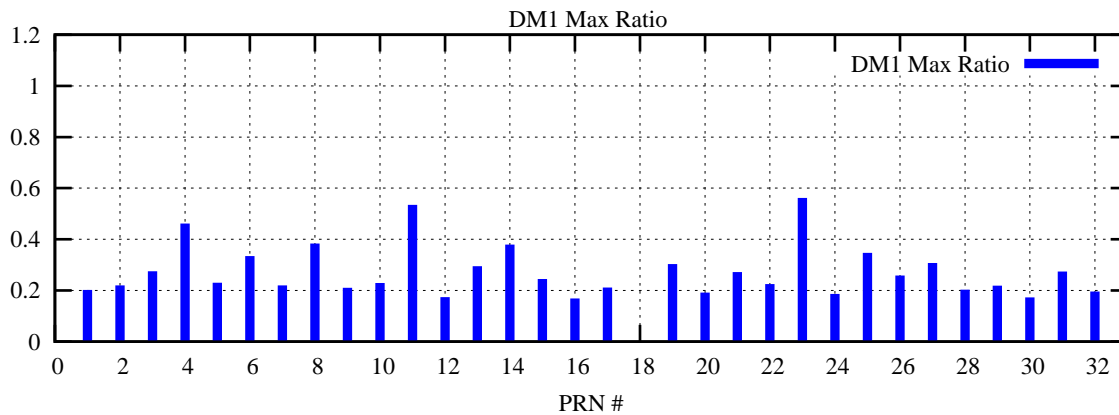

Ratio (PRN Bias/Threshold)

GpsWeek 2089 Day 1

Skinny (Type 0): PRN 8 22  
Broad (Type 2): PRN 7 15 17 21 24