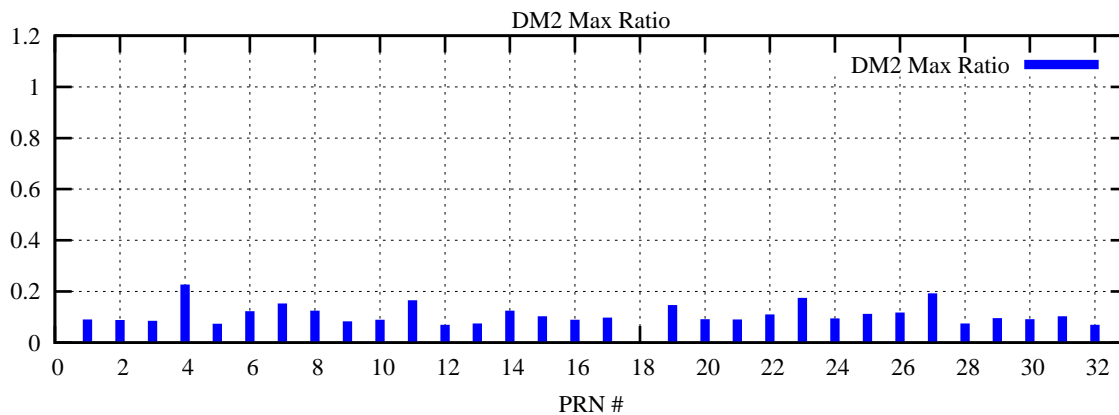

Ratio (PRN Bias/Threshold)

GpsWeek 2089 Day 1

Skinny (Type 0): PRN 8 22  
Broad (Type 2): PRN 7 15 17 21 24