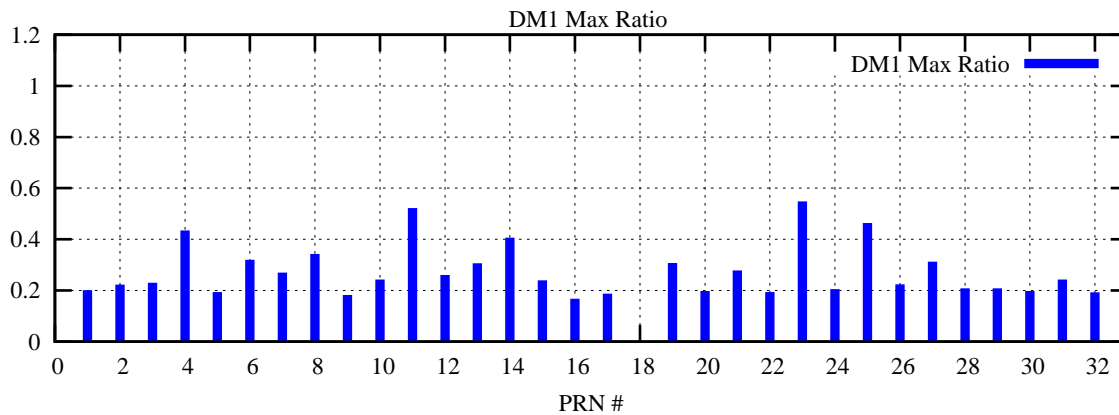

Ratio (PRN Bias/Threshold)

GpsWeek 2089 Day 4

Skinny (Type 0): PRN 8 22
Broad (Type 2): PRN 7 15 17 21 24