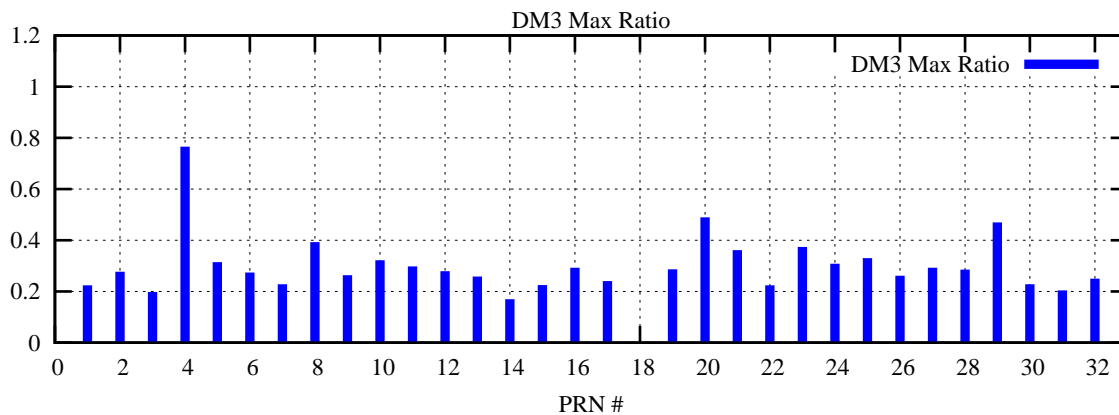

Ratio (PRN Bias/Threshold)

GpsWeek 2089 Day 4

Skinny (Type 0): PRN 8 22
Broad (Type 2): PRN 7 15 17 21 24