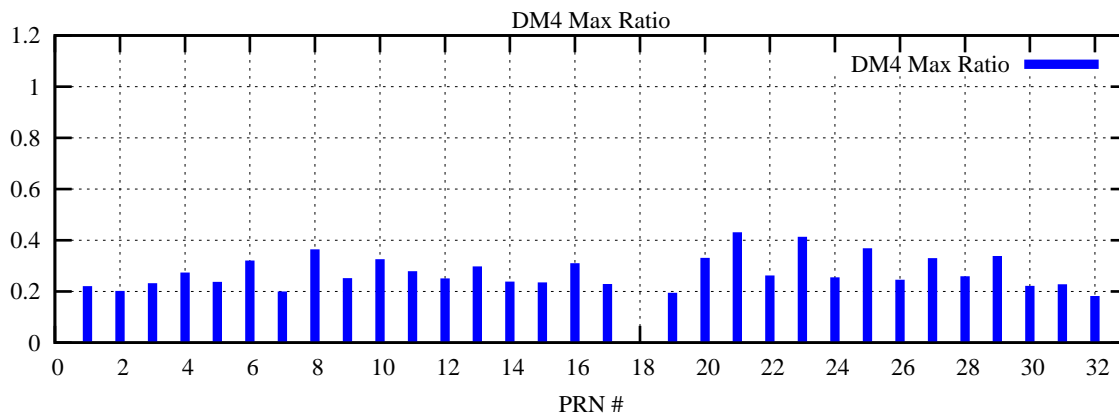

Ratio (PRN Bias/Threshold)

GpsWeek 2089 Day 4

Skinny (Type 0): PRN 8 22
Broad (Type 2): PRN 7 15 17 21 24