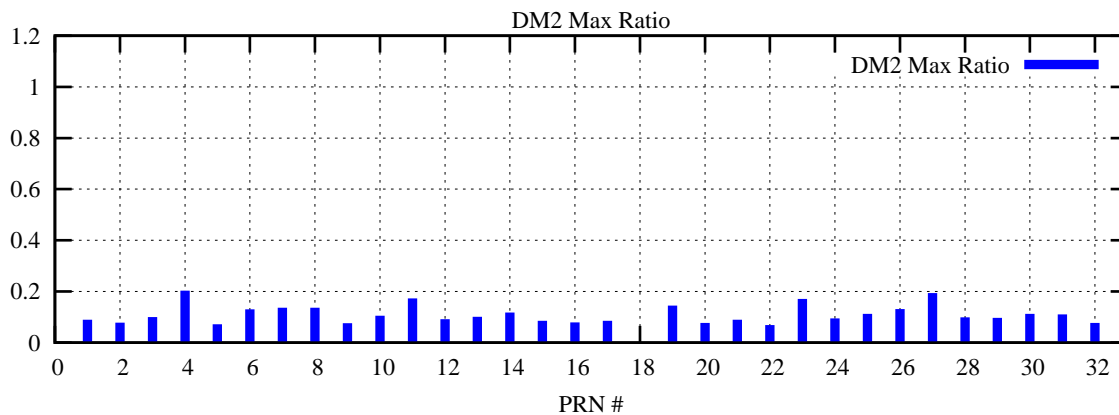

Ratio (PRN Bias/Threshold)

GpsWeek 2089 Day 4

Skinny (Type 0): PRN 8 22
Broad (Type 2): PRN 7 15 17 21 24