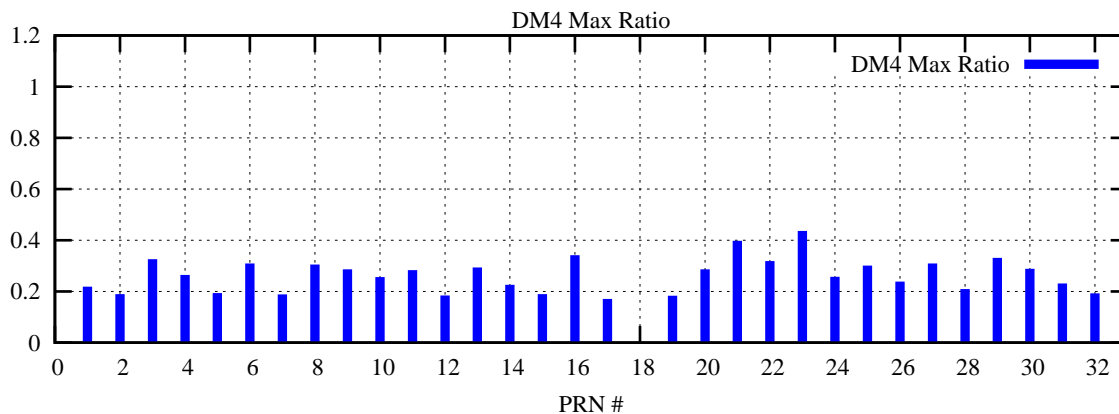

Ratio (PRN Bias/Threshold)

GpsWeek 2089 Day 5

Skinny (Type 0): PRN 8 22
Broad (Type 2): PRN 7 15 17 21 24