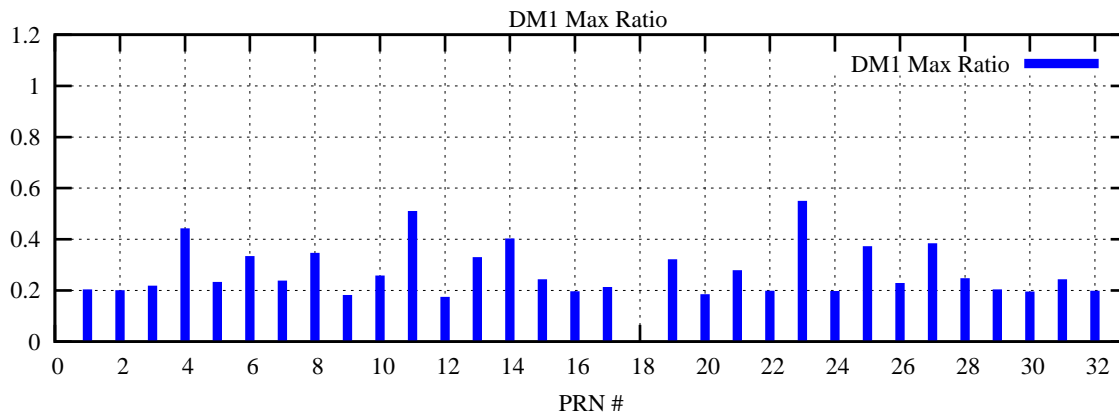

Ratio (PRN Bias/Threshold)

GpsWeek 2089 Day 5

Skinny (Type 0): PRN 8 22
Broad (Type 2): PRN 7 15 17 21 24