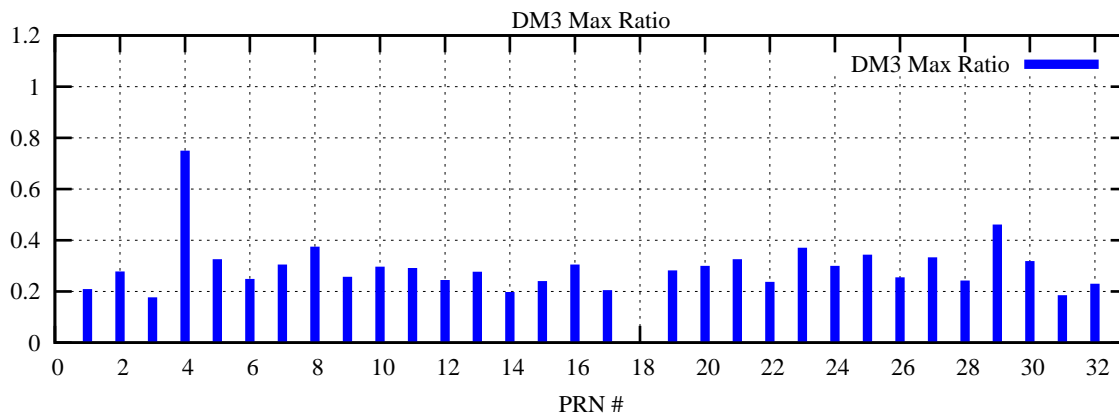

Ratio (PRN Bias/Threshold)

GpsWeek 2089 Day 5

Skinny (Type 0): PRN 8 22
Broad (Type 2): PRN 7 15 17 21 24