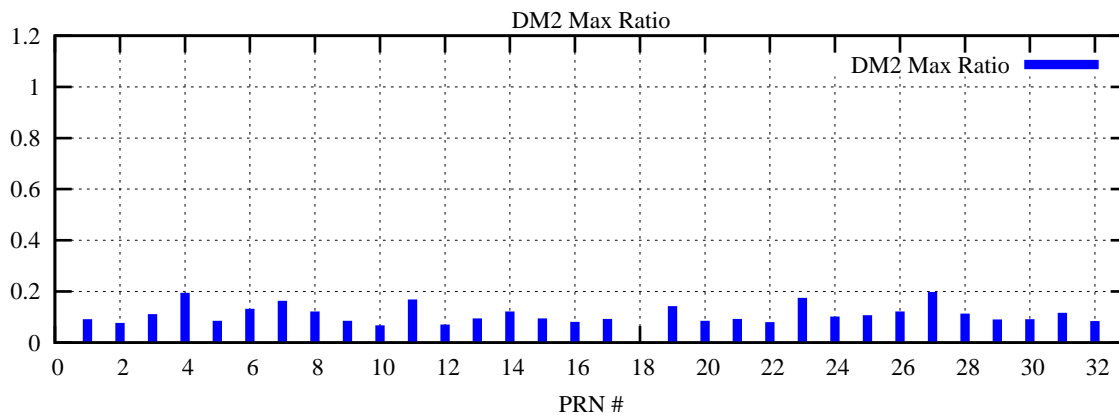

Ratio (PRN Bias/Threshold)

GpsWeek 2089 Day 5

Skinny (Type 0): PRN 8 22
Broad (Type 2): PRN 7 15 17 21 24