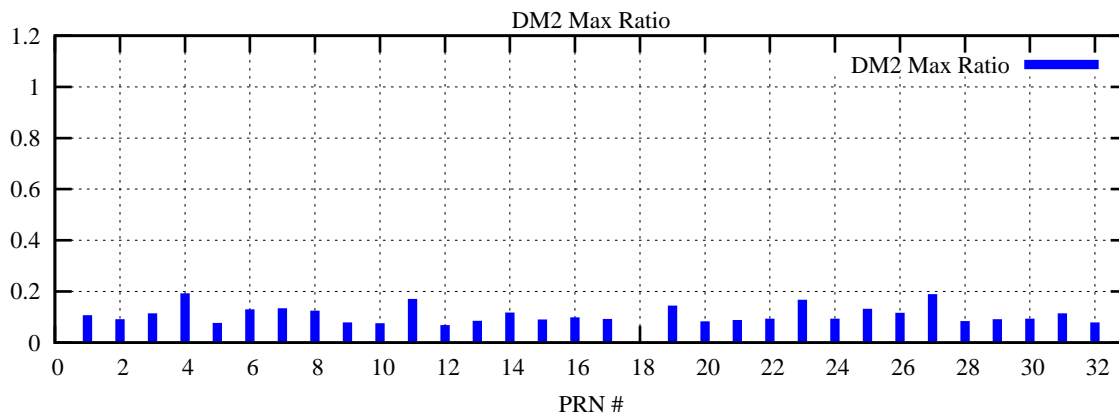

Ratio (PRN Bias/Threshold)

GpsWeek 2090 Day 0

Skinny (Type 0): PRN 8 22
Broad (Type 2): PRN 7 15 17 21 24