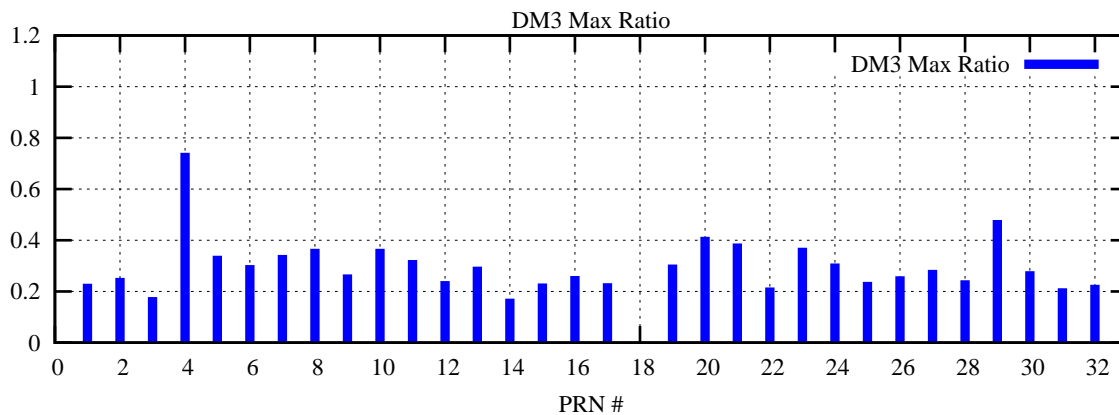

Ratio (PRN Bias/Threshold)

GpsWeek 2090 Day 0

Skinny (Type 0): PRN 8 22
Broad (Type 2): PRN 7 15 17 21 24