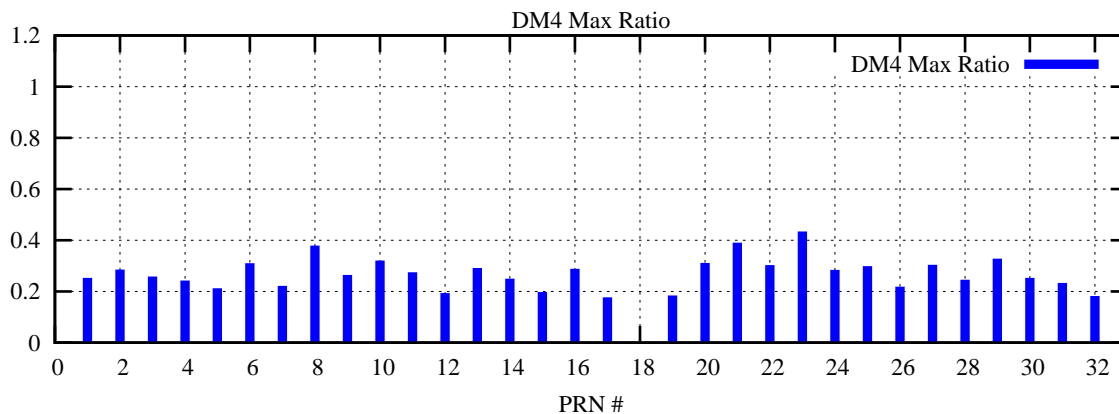

Ratio (PRN Bias/Threshold)

GpsWeek 2090 Day 0

Skinny (Type 0): PRN 8 22
Broad (Type 2): PRN 7 15 17 21 24