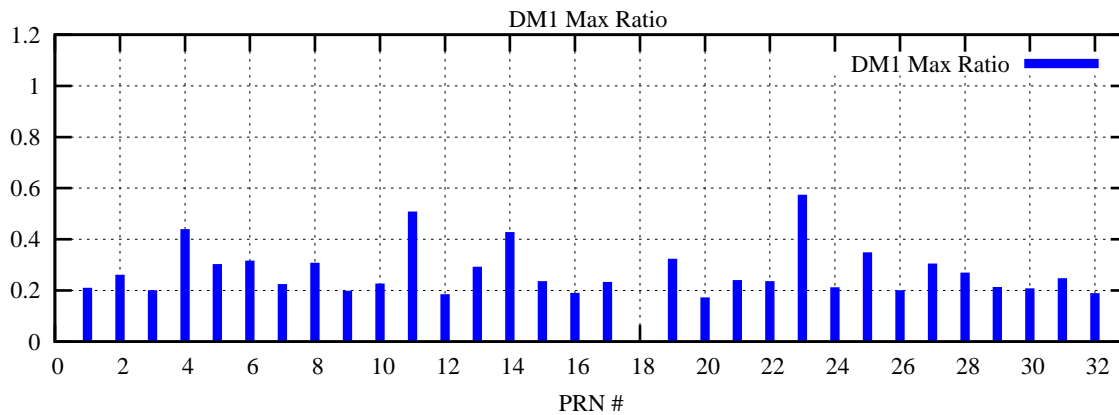

Ratio (PRN Bias/Threshold)

GpsWeek 2090 Day 0

Skinny (Type 0): PRN 8 22
Broad (Type 2): PRN 7 15 17 21 24