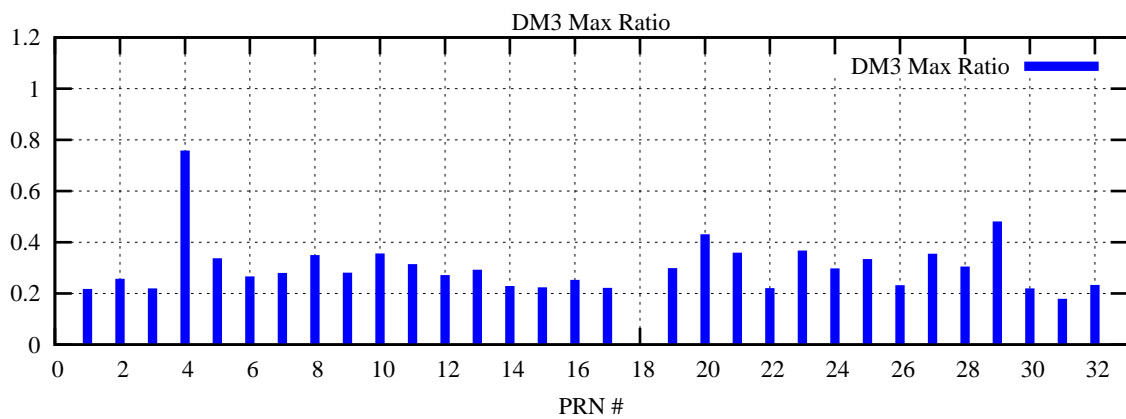

Ratio (PRN Bias/Threshold)

GpsWeek 2090 Day 1

Skinny (Type 0): PRN 8 22
Broad (Type 2): PRN 7 15 17 21 24