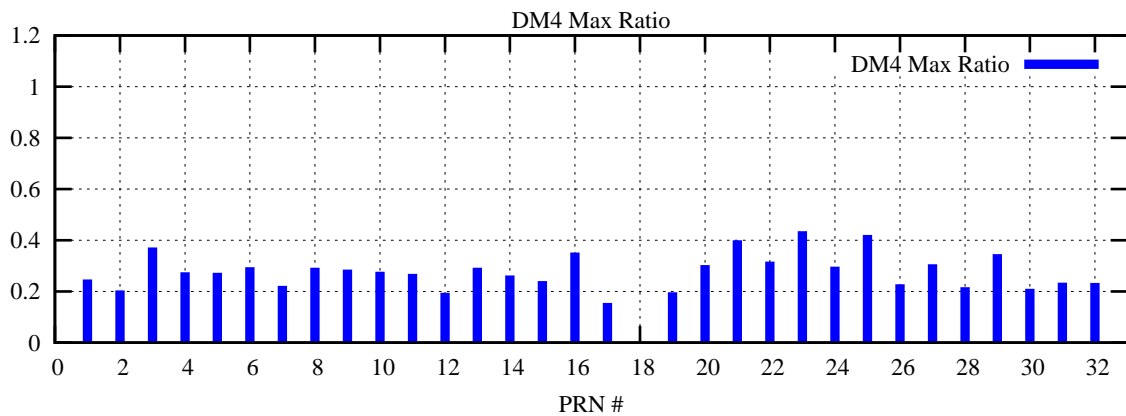

Ratio (PRN Bias/Threshold)

GpsWeek 2090 Day 1

Skinny (Type 0): PRN 8 22
Broad (Type 2): PRN 7 15 17 21 24