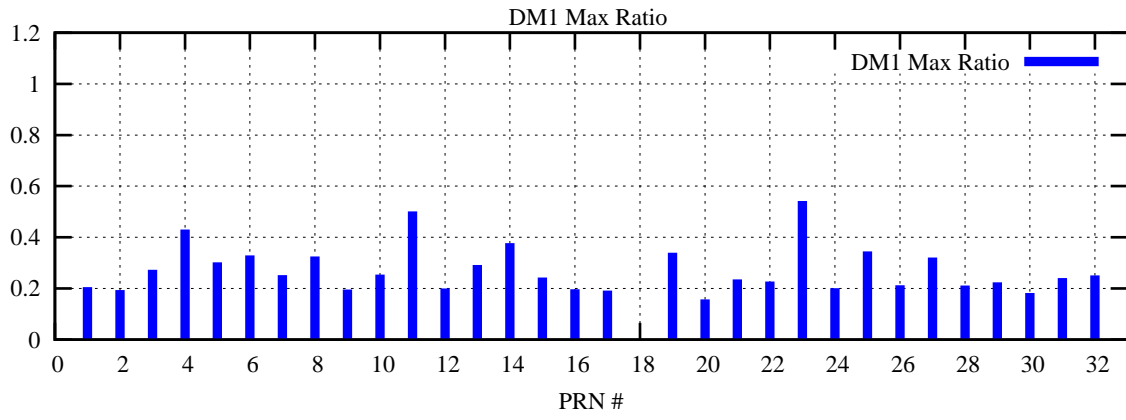

Ratio (PRN Bias/Threshold)

GpsWeek 2090 Day 1

Skinny (Type 0): PRN 8 22
Broad (Type 2): PRN 7 15 17 21 24