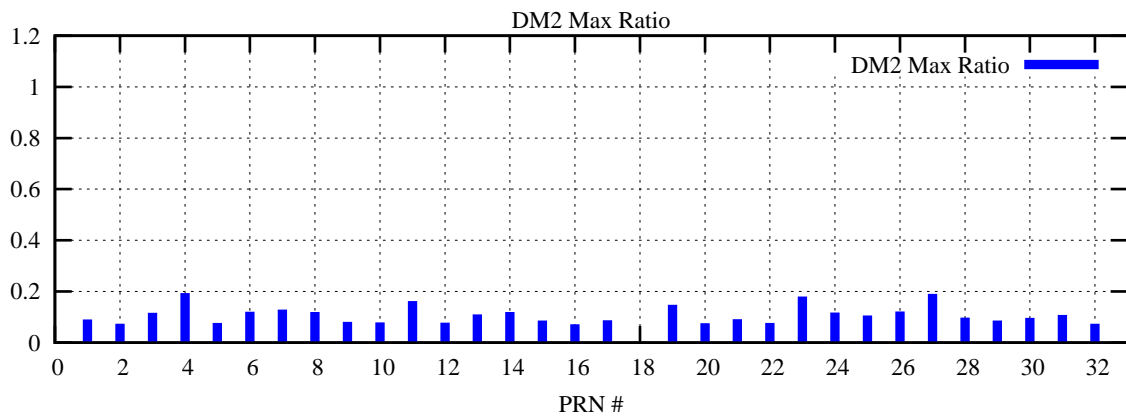

Ratio (PRN Bias/Threshold)

GpsWeek 2090 Day 1

Skinny (Type 0): PRN 8 22
Broad (Type 2): PRN 7 15 17 21 24