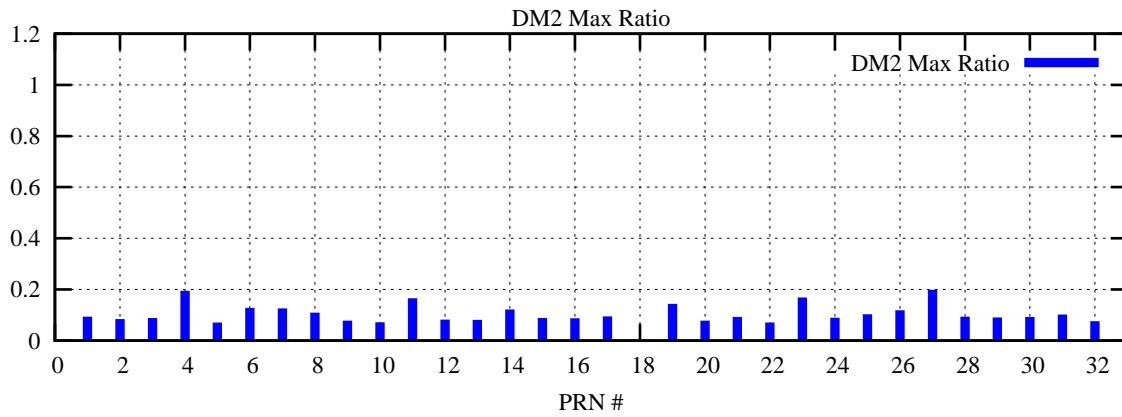

Ratio (PRN Bias/Threshold)

GpsWeek 2090 Day 2

Skinny (Type 0): PRN 8 22
Broad (Type 2): PRN 7 15 17 21 24