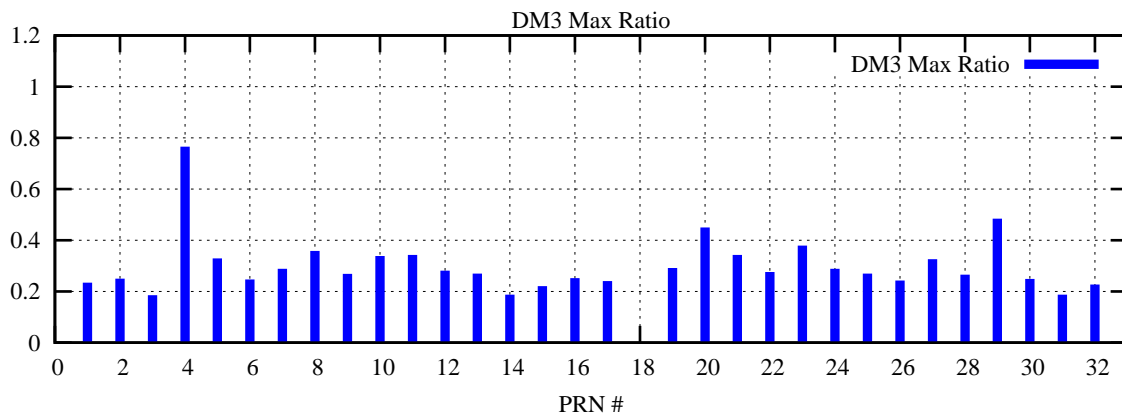

Ratio (PRN Bias/Threshold)

GpsWeek 2090 Day 2

Skinny (Type 0): PRN 8 22
Broad (Type 2): PRN 7 15 17 21 24