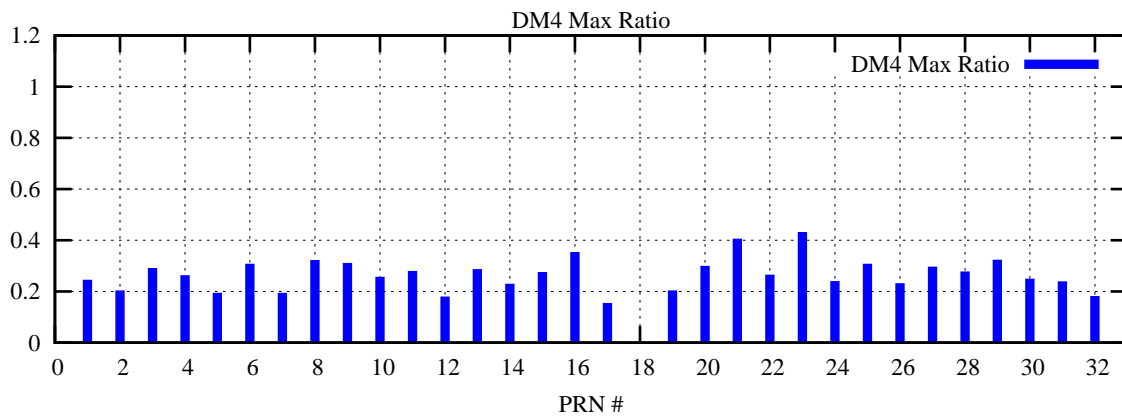

Ratio (PRN Bias/Threshold)

GpsWeek 2090 Day 2

Skinny (Type 0): PRN 8 22
Broad (Type 2): PRN 7 15 17 21 24