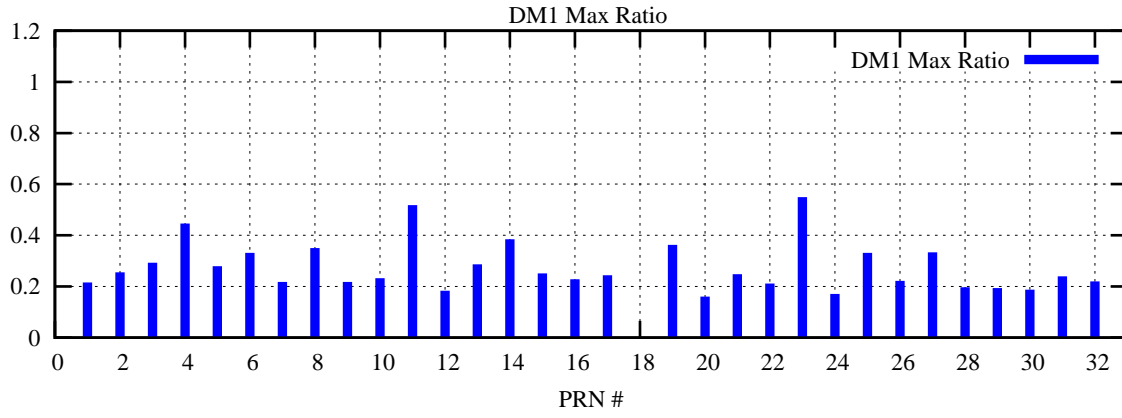

Ratio (PRN Bias/Threshold)

GpsWeek 2090 Day 2

Skinny (Type 0): PRN 8 22
Broad (Type 2): PRN 7 15 17 21 24