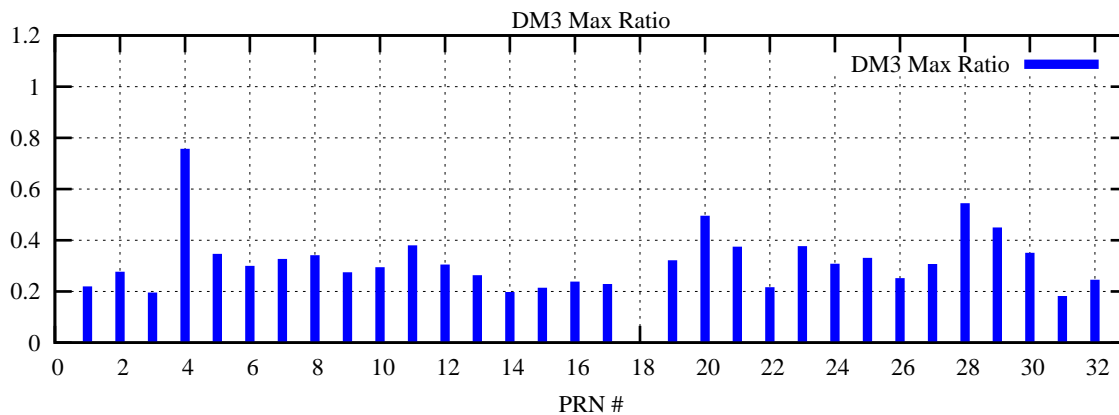

Ratio (PRN Bias/Threshold)

GpsWeek 2090 Day 4

Skinny (Type 0): PRN 8 22  
Broad (Type 2): PRN 7 15 17 21 24