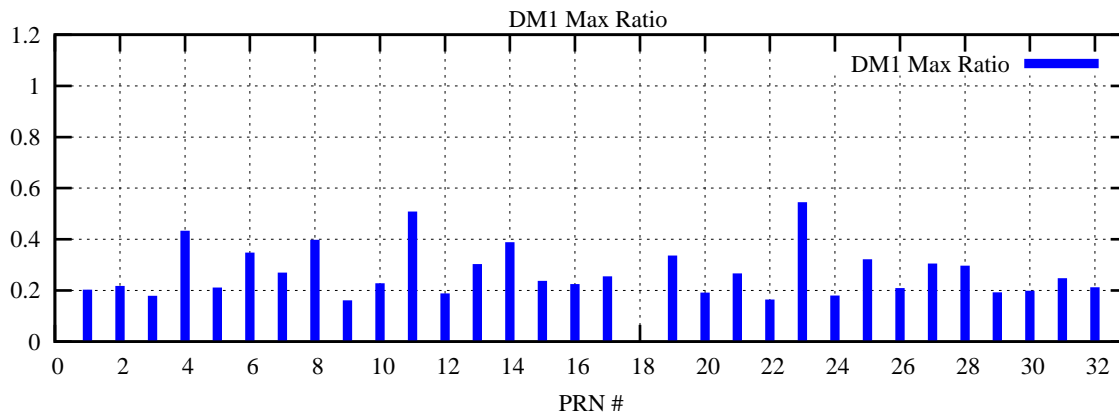

Ratio (PRN Bias/Threshold)

GpsWeek 2090 Day 4

Skinny (Type 0): PRN 8 22  
Broad (Type 2): PRN 7 15 17 21 24