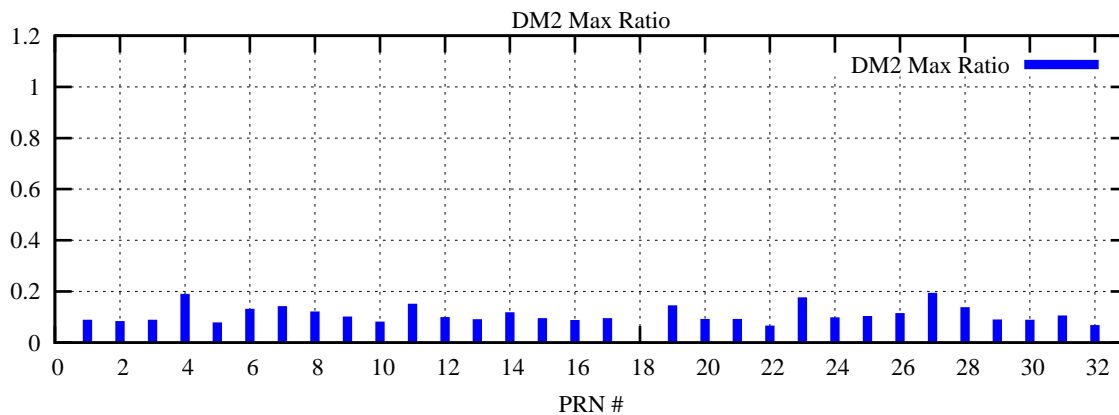

Ratio (PRN Bias/Threshold)

GpsWeek 2090 Day 4

Skinny (Type 0): PRN 8 22  
Broad (Type 2): PRN 7 15 17 21 24