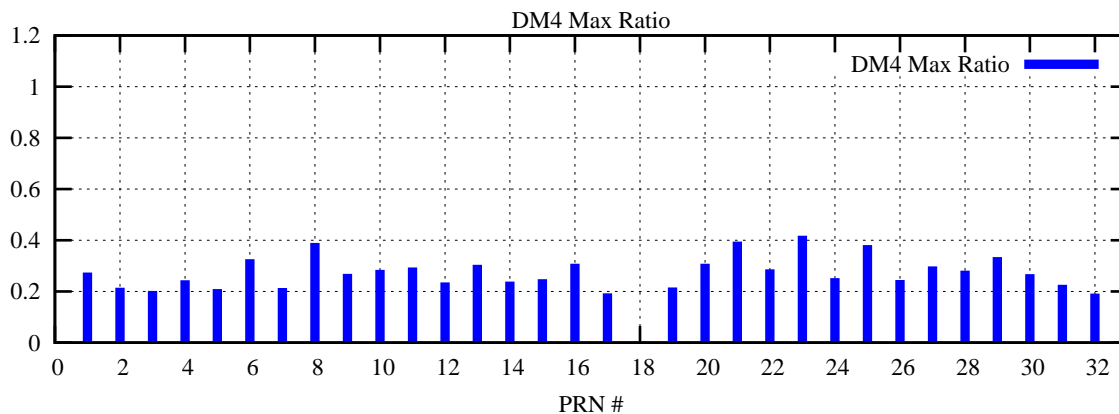

Ratio (PRN Bias/Threshold)

GpsWeek 2090 Day 4

Skinny (Type 0): PRN 8 22  
Broad (Type 2): PRN 7 15 17 21 24