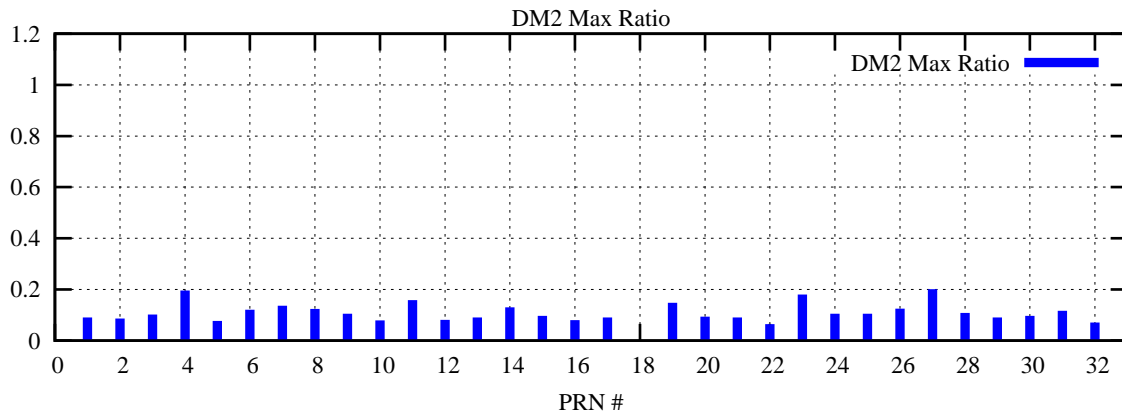

Ratio (PRN Bias/Threshold)

GpsWeek 2090 Day 6

Skinny (Type 0): PRN 8 22  
Broad (Type 2): PRN 7 15 17 21 24