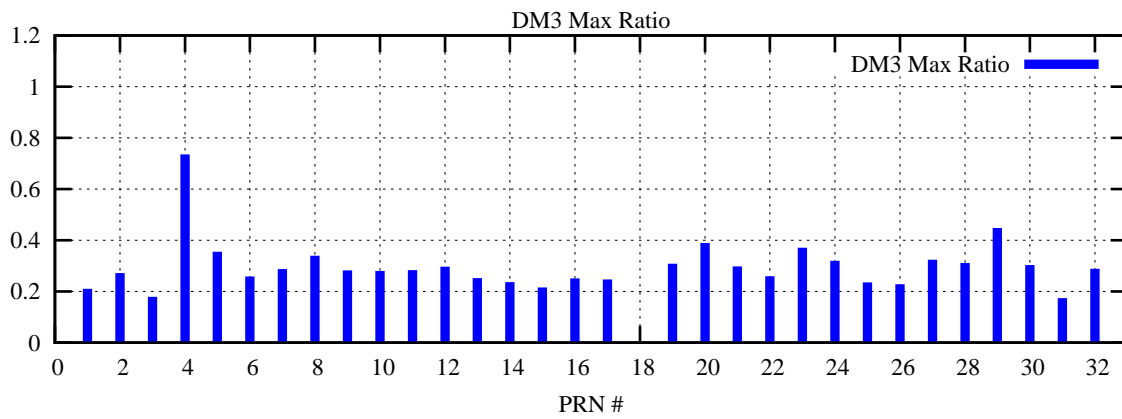

Ratio (PRN Bias/Threshold)

GpsWeek 2090 Day 6

Skinny (Type 0): PRN 8 22  
Broad (Type 2): PRN 7 15 17 21 24