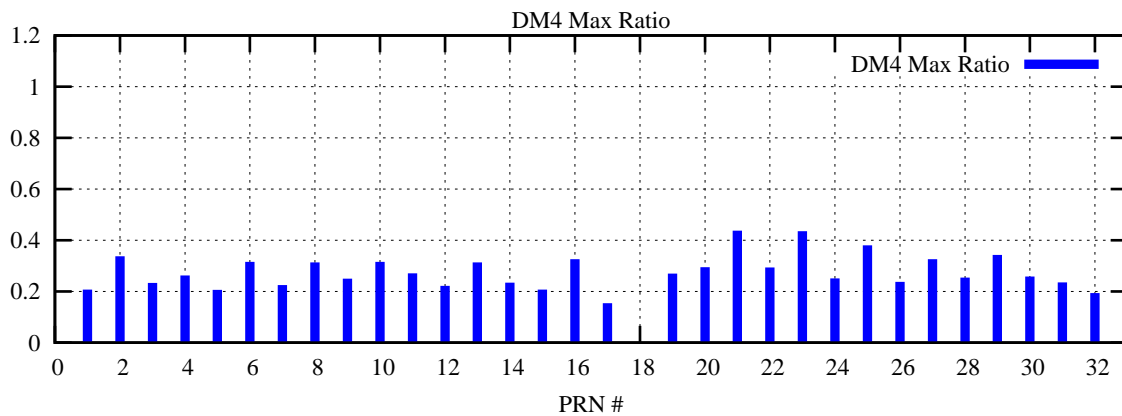

Ratio (PRN Bias/Threshold)

GpsWeek 2090 Day 6

Skinny (Type 0): PRN 8 22  
Broad (Type 2): PRN 7 15 17 21 24