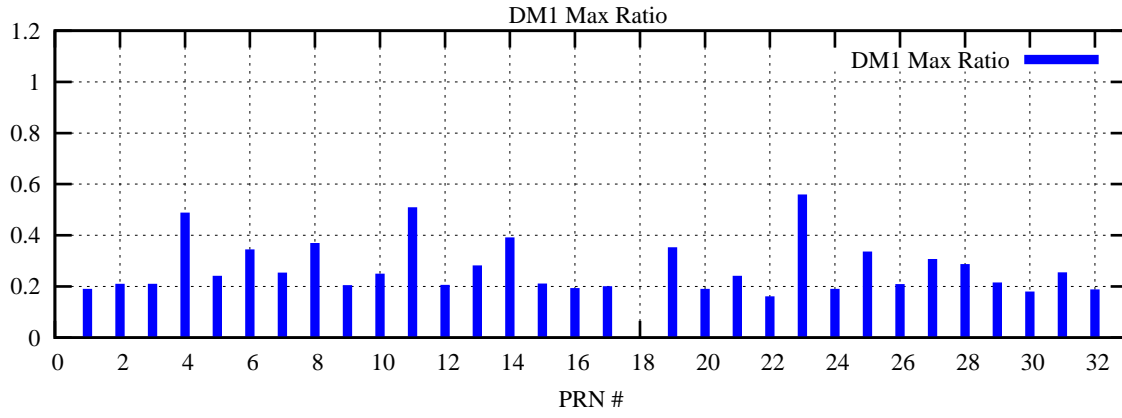

Ratio (PRN Bias/Threshold)

GpsWeek 2090 Day 6

Skinny (Type 0): PRN 8 22  
Broad (Type 2): PRN 7 15 17 21 24